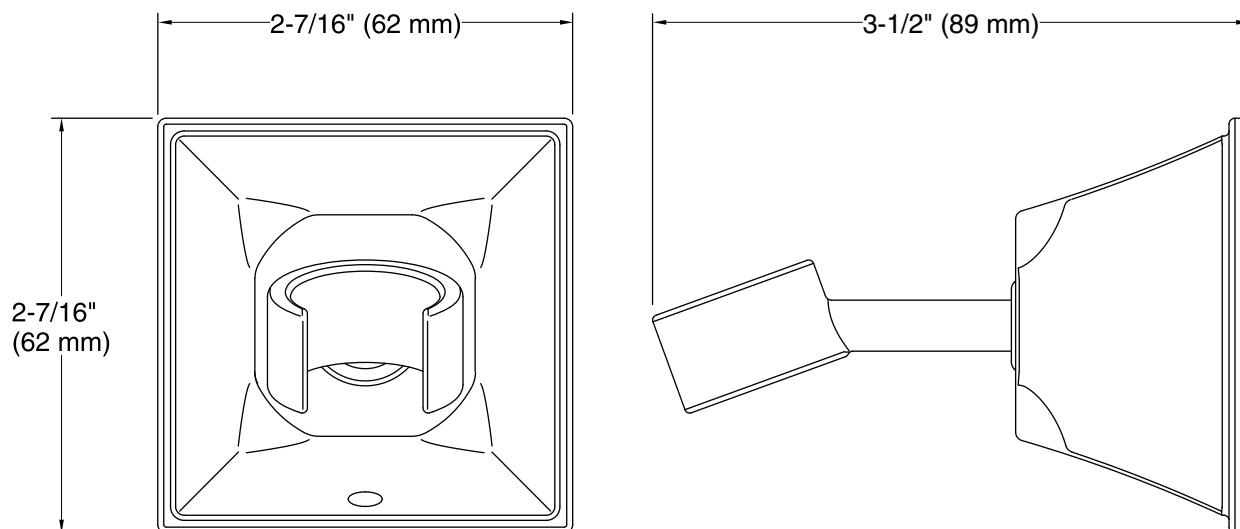

### Features

- Holder pivots and rotates to position handshower at desired angle.
- Handshower not included.
- Coordinates with other products in the Memoirs® collection.
- 3-1/2" (89 mm) x 2-7/16" (62 mm) x 2-7/16" (62 mm)

### Installation

- Wall-mount.

## Technical Information

All product dimensions are nominal.