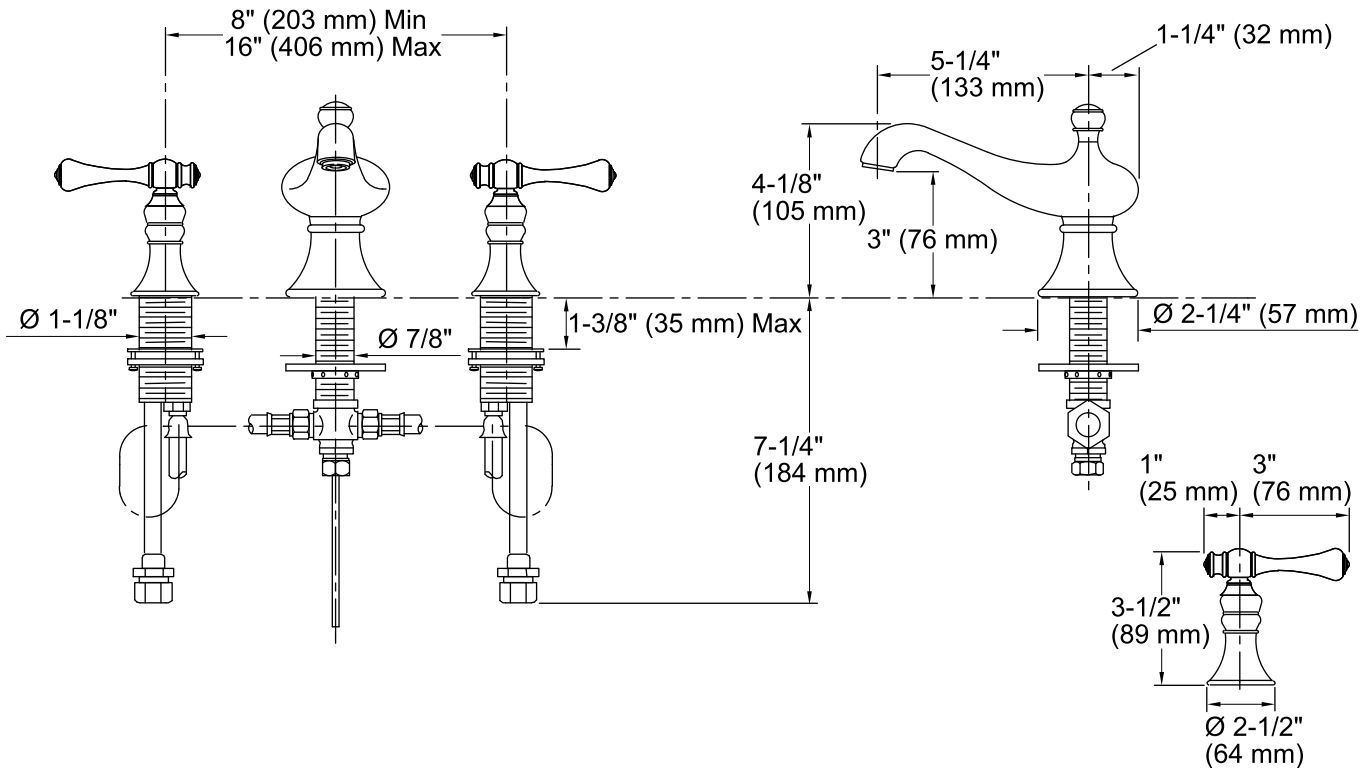

Technical Information

All product dimensions are nominal.

Spout reach: 5-1/4" (133 mm)

Faucet:

Flow rate: 1.5 gal/min (5.7 l/min)

Pressure: 60 psi (4.1 bar)

Notes

Install this product according to the installation guide.

ADA, OBC, CSA B651 compliant when installed to the specific requirements of these regulations.