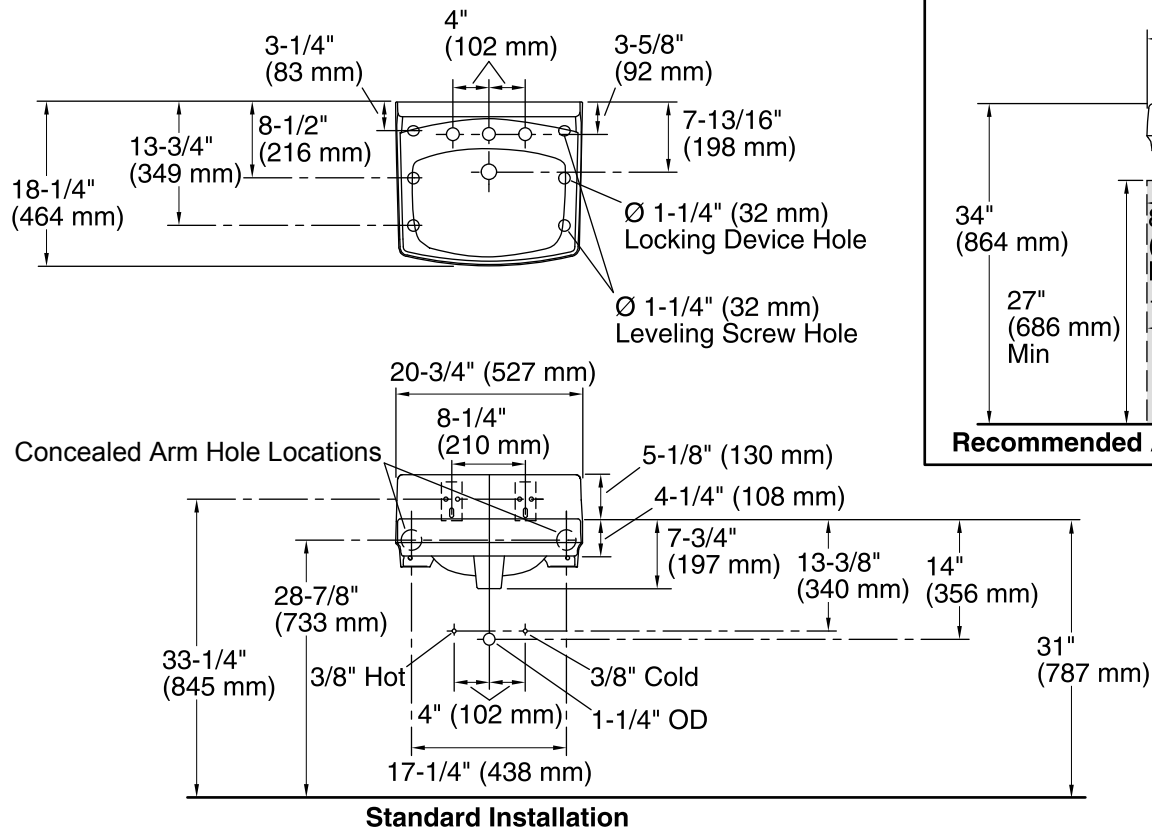

Features

- 8" (203 mm) centers.
- Drilled for concealed arm carrier.
- With hanger.
- With overflow.
- 20-3/4" (527 mm) x 18-1/4" (464 mm).

Material

- Vitreous china.

Installation

- Wall-mount

Recommended Accessories

K-8998 P-Trap

Components

Additional included component/s: Hanger (2 Required).

ADA

Codes/Standards

ASME A112.19.2/CSA B45.1

ADA

ICC/ANSI A117.1

Technical Information

All product dimensions are nominal.

Bowl configuration:	Single
Installation:	Wall-mount
Bowl area (Center)	Length: 10" (254 mm) Width: 15" (381 mm) With overflow: Yes Water depth: 3-1/4" (83 mm)
Bowl area	With overflow: Yes
Number of deck holes:	3
Faucet hole(s):	1-3/8" (35 mm)
Drain hole:	1-3/4" (44 mm)