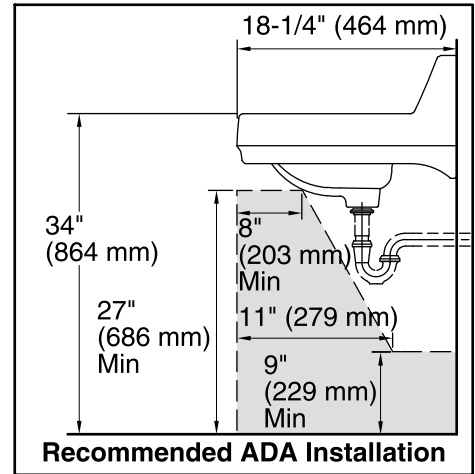

Features

- 8" (203 mm) centers.
- Drilled for concealed arm carrier.
- With hanger.
- With overflow.
- 20-3/4" (527 mm) x 18-1/4" (464 mm).

Material

- Vitreous china.

Installation

- Wall-mount

Recommended Accessories

K-8998 P-Trap

Components

Additional included component/s: Hanger (2 Required).

ADA

Codes/Standards

ASME A112.19.2/CSA B45.1

ADA

ICC/ANSI A117.1

Technical Information

All product dimensions are nominal.

Bowl configuration:	Single
Installation:	Wall-mount
Bowl area (Center)	Length: 10" (254 mm) Width: 15" (381 mm) With overflow: Yes Water depth: 3-1/4" (83 mm)
Bowl area	With overflow: Yes
Number of deck holes:	3
Faucet hole(s):	1-3/8" (35 mm)
Drain hole:	1-3/4" (44 mm)