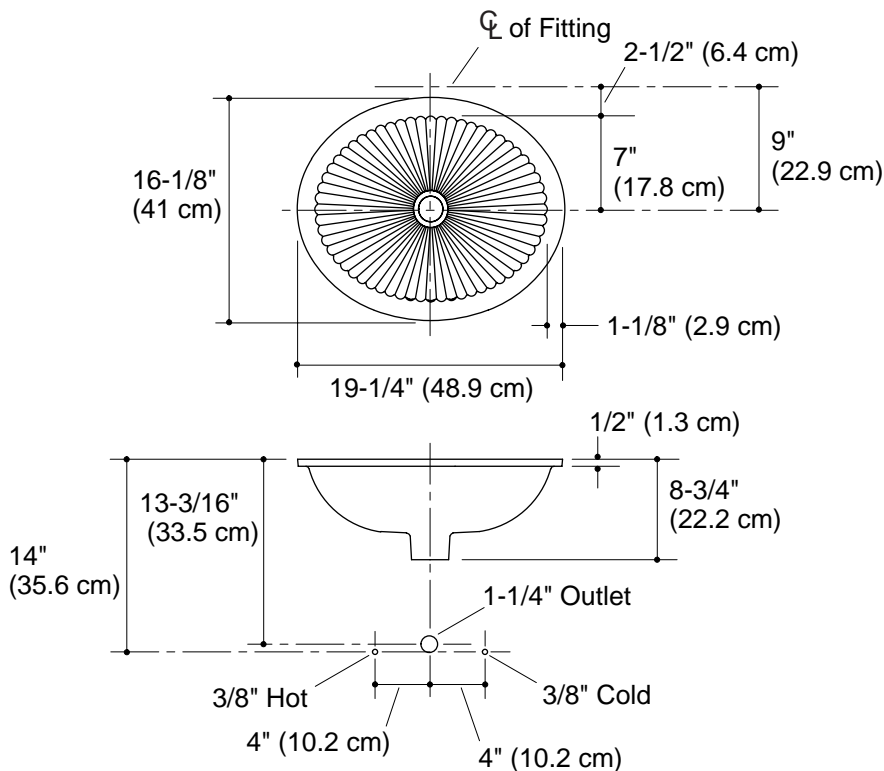

Technical Information

Fixture*:		basin area	water depth
Lavatory		17" (43.2 cm) x 14" (35.6 cm)	6-3/8" (16.2 cm)
Outlet	1-3/4" D. (4.4 cm)		
* Approximate measurements for comparison only.			

Included Components:	
Basin clamp assembly	52047
Adjustable linkage	40372
Cutout template	1002975-7

Installation Notes

Install this product according to the installation guide.

Supplied basin clamp assemblies require 1" (2.5 cm) minimum countertop thickness. Installer must supply anchors for thinner countertops.

NOTICE: Countertop manufacturer or cutter must use the cutout template provided with the product, or a current one provided by Kohler (call 1-800-4-KOHLER). Kohler is not responsible for cutout errors when incorrect cutout template is used.