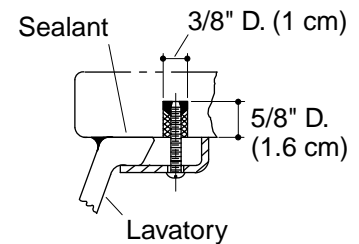

Marble Slab Installation