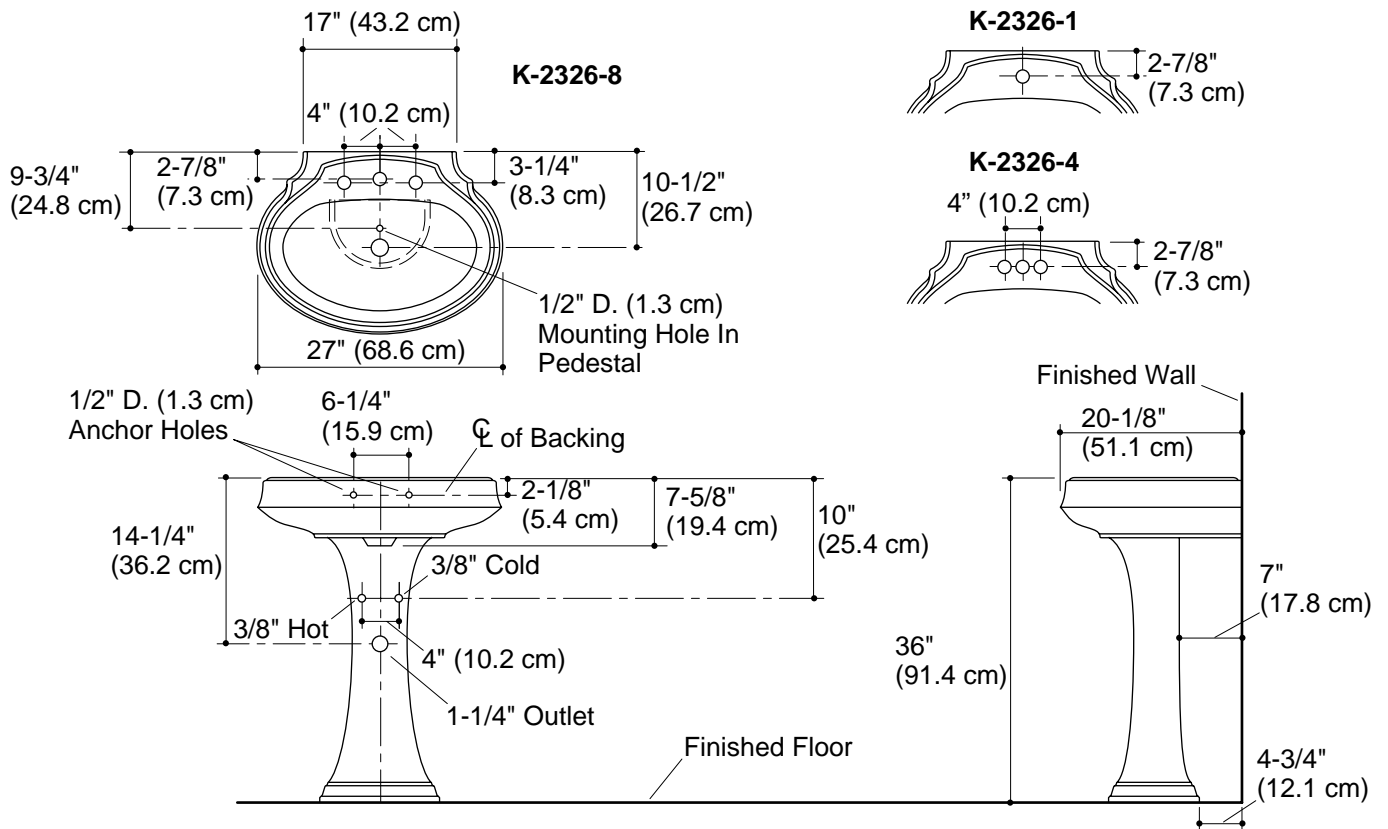

LEIGHTON™

Technical Information

Fixture*:	basin area	water depth
Lavatory	21-1/2" (54.6 cm) x 12-1/4" (31.1 cm)	4-1/8" (10 cm)
Drain hole	1-3/4" (4.4 cm) D.	
* Approximate measurements for comparison only.		

Holes	K-2326-8	K-2326-4	K-2326-1
Spout	1-3/8" (3.5 cm) D.	1-1/4" (3.2 cm) D.	1-3/8" (3.5 cm) D.
Faucet	1-3/8" (3.5 cm) D.	1-1/4" (3.2 cm) D.	

Included Components:	
Lavatory basin, 8" (20.3 cm) centers	K-2327-8
Lavatory basin, 4" (10.2 cm) centers	K-2327-4
Lavatory basin, single-hole	K-2327-1
Pedestal	K-2328
Rubber pads	63069
Accessory pack	1023546

Optional Components:

Hollow wall pedestal lavatory mounting kit	1041816

Installation Notes

Install this product according to the installation guide.

Product Diagram