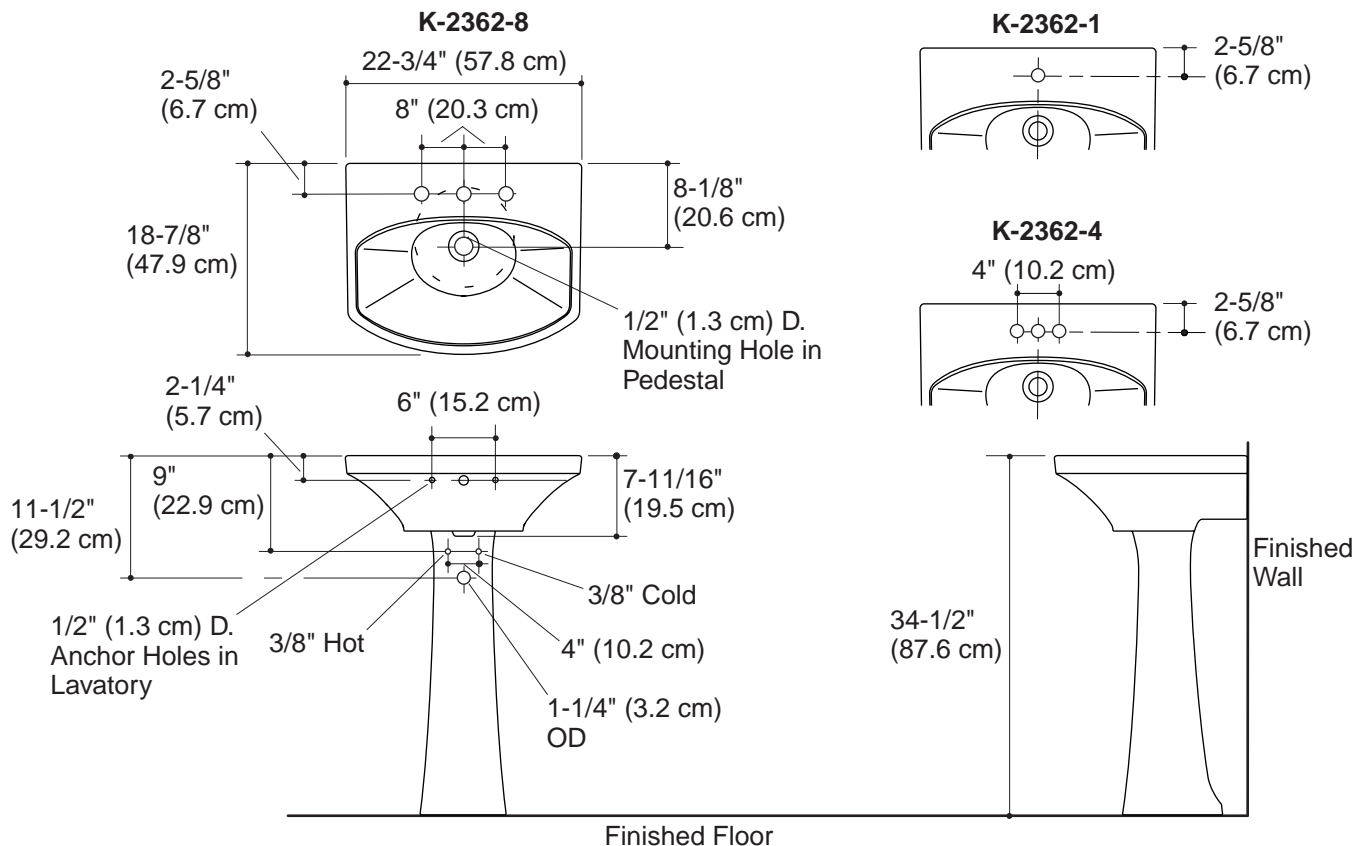

CIMARRON™

Technical Information

Fixture*:	
Basin area	21" (53.3 cm) x 12-3/4" (32.4 cm)
Water depth	3-5/8" (9.2 cm)
Drain hole	1-1/4" (3.2 cm) D.
*Approximate measurements for comparison only.	

Holes	K-2362-1	K-2362-4	K-2362-8
Spout	1-3/8" (3.5 cm) D.	1-1/4" (3.2 cm) D.	1-3/8" (3.5 cm) D.
Faucet		1-1/4" (3.2 cm) D.	1-3/8" (3.5 cm) D.

Included components:	
Pedestal accessory pack	1020611
Rubber pads	63069

Installation Notes

Install this product according to the installation guide.

Product Diagram