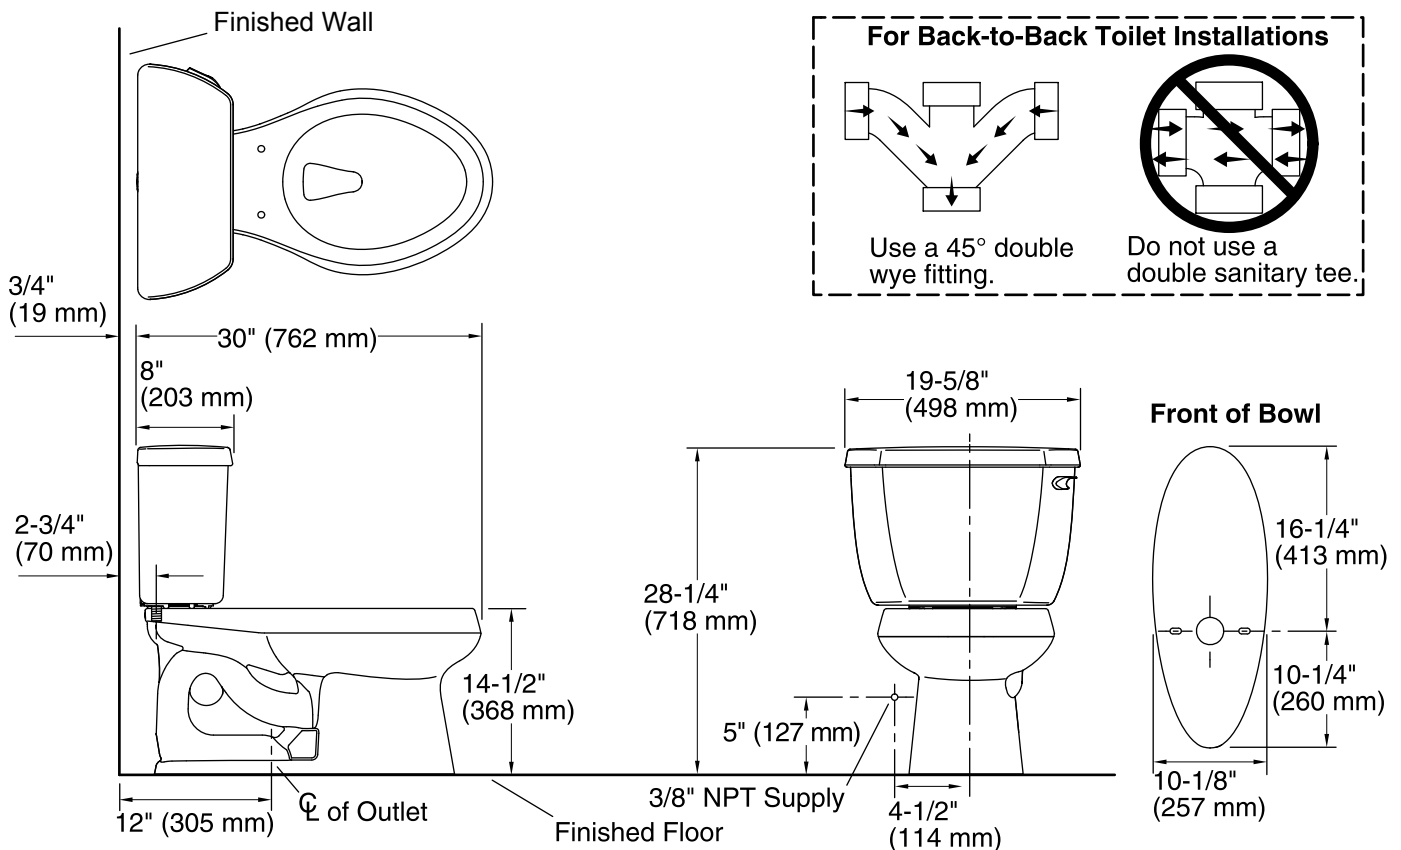

### Features

- Vitreous china.
- Two-piece toilet.
- Regular height Elongated bowl.
- Class Five® flushing system.
- Includes right-hand polished chrome trip lever.
- 1.28 gpf (4.8 lpf).
- 2-1/8" (54 mm) fully glazed trapway.
- 12" (305 mm) rough-in.
- Less seat and supply.
- 11-1/4" (286 mm) x 8-1/4" (210 mm) water area.
- 30" (762 mm) x 19-5/8" (498 mm) x 28-1/4" (718 mm).
- Floor mount / Floor outlet.
- Tank cover locks included.

## Technical Information

All product dimensions are nominal.

Toilet type:	Two-piece, Floor-mount
Waste Outlet:	Floor
Bowl shape:	Elongated front
Flush type:	Class Five
Trap passageway:	2-1/8" (54 mm)
Water Consumption	
Full:	1.28 gpf (4.8 lpf)
Water surface size:	11-1/4" x 8-1/4" (286 mm x 210 mm)
Rim to water surface:	5-1/4" (133 mm)
Rough-in:	12" (305 mm)
Seat-mounting holes:	5-1/2" (140 mm)

## Notes

Install this product according to the installation instructions.

For back-to-back toilet installations: Use only a 45° double wye fitting.