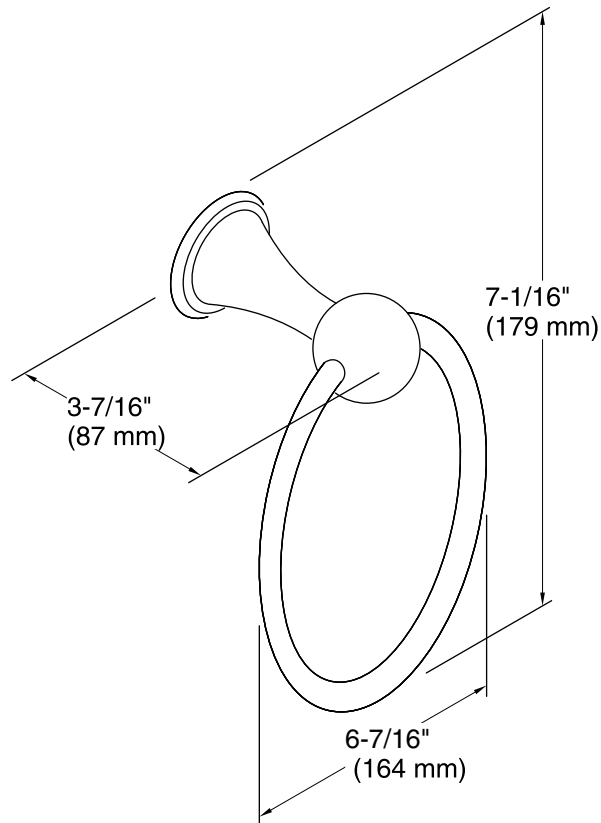

### Features

- KOHLER finishes resist corrosion and tarnish.
- Traditional 5-7/8- inch ring design.
- Coordinates with other products in the Finial Traditional collection.
- 6-7/16" (164 mm) x 3-7/16" (87 mm) x 7-1/16" (179 mm)

### Technical Information

All product dimensions are nominal.