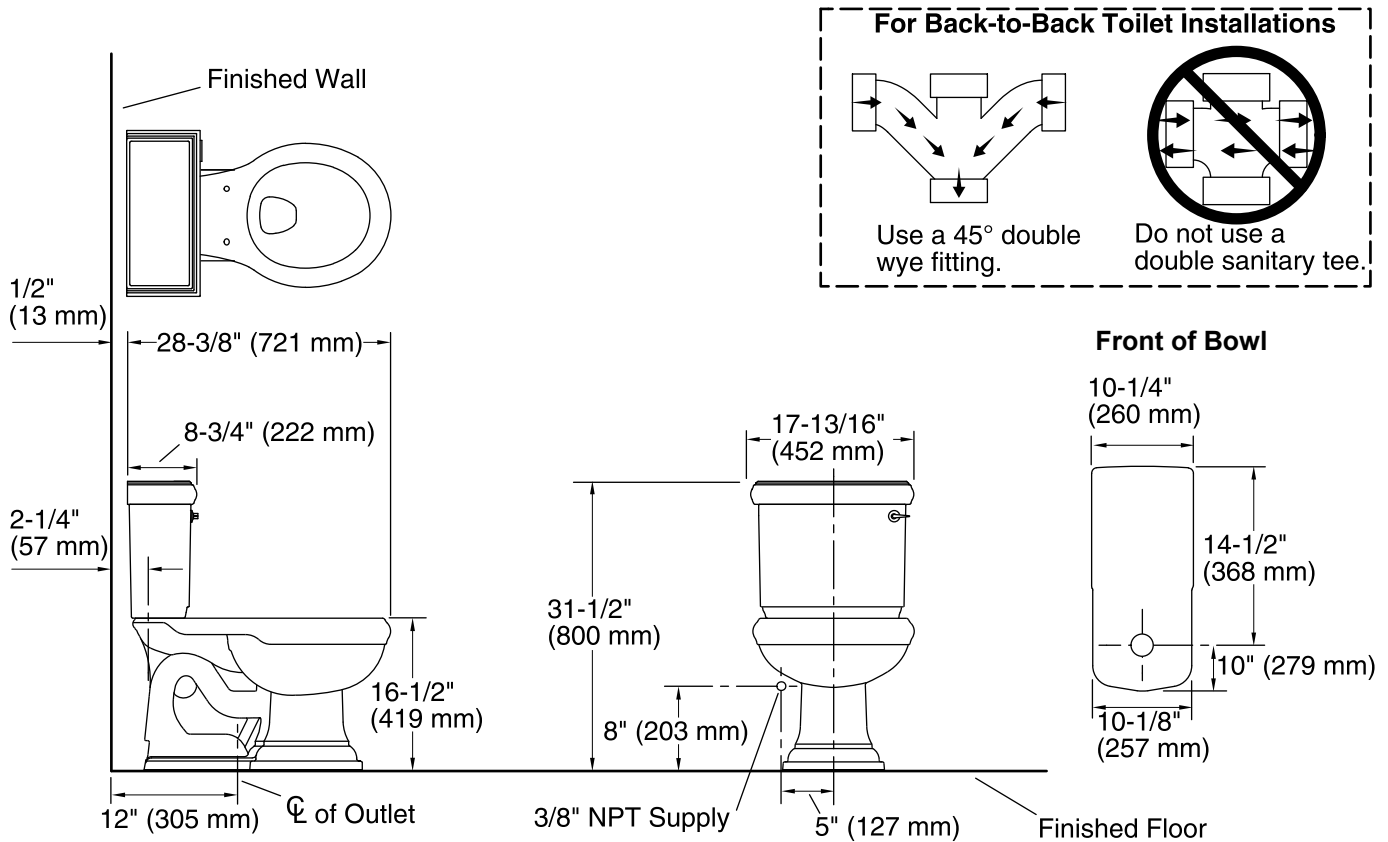

Technical Information

All product dimensions are nominal.

Toilet type:	Two-piece, Floor-mount
Waste Outlet:	Floor
Bowl shape:	Round front
Flush type:	AquaPiston
Trap passageway:	2-1/8" (54 mm)
Water Consumption	
Full:	1.28 gpf (4.8 lpf)
Water surface size:	11-1/2" x 8-3/4" (292 mm x 222 mm)
Rim to water surface:	6-1/8" (156 mm)
Rough-in:	12" (305 mm)
Seat-mounting holes:	5-1/2" (140 mm)

Notes

Install this product according to the installation instructions.

For back-to-back toilet installations: Use only a 45° double wye fitting.