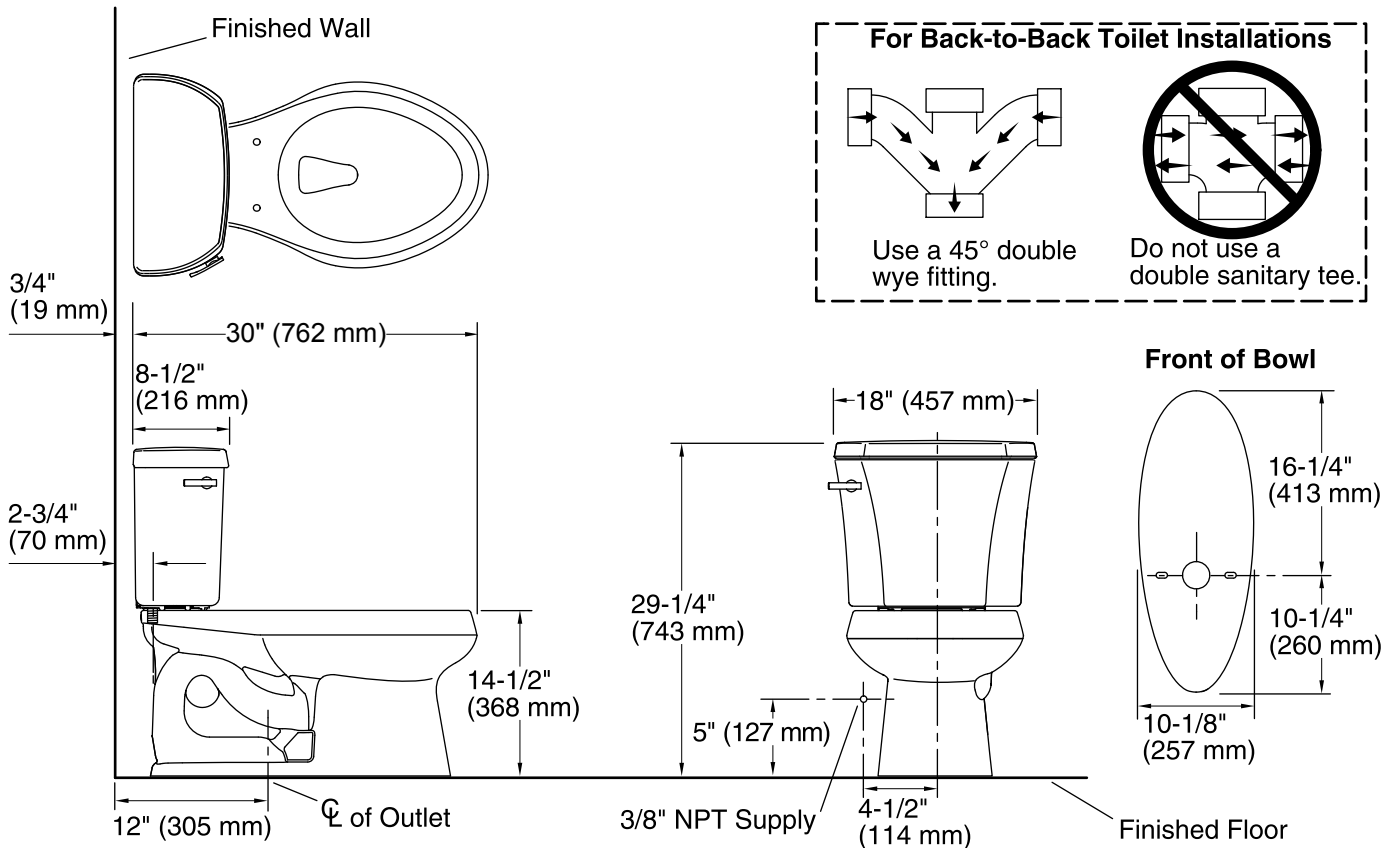

Features

- Vitreous china.
- Two-piece toilet.
- Regular height Elongated bowl.
- Class Five® flushing system.
- Includes left-hand polished chrome trip lever.
- 1.28 gpf (4.8 lpf).
- 2-1/8" (54 mm) fully glazed trapway.
- 12" (305 mm) rough-in.
- Less seat and supply.
- 11-1/4" (286 mm) x 8-1/4" (210 mm) water area.
- 30" (762 mm) x 18" (457 mm) x 29-1/4" (743 mm).
- Floor mount / Floor outlet.

Components

Product includes:

- K-4198 Elongated Bowl
- K-4467 Toilet Tank

Additional included component/s: Tank cover, Trip lever, Bolt cap accessory pack, and Tank accessory pack.

Codes/Standards

ASME A112.19.2/CSA B45.1
DOE - Energy Policy Act 1992
EPA WaterSense®

Technical Information

All product dimensions are nominal.

Toilet type: Two-piece, Floor-mount

Waste Outlet: Floor

Bowl shape: Elongated front

Flush type: Class Five

Trap passageway: 2-1/8" (54 mm)

Water Consumption

Full: 1.28 gpf (4.8 lpf)

Water surface size: 11-1/4" x 8-1/4" (286 mm x 210 mm)

Rim to water surface: 5-1/4" (133 mm)

Rough-in: 12" (305 mm)

Seat-mounting holes: 5-1/2" (140 mm)

Notes

Install this product according to the installation instructions.