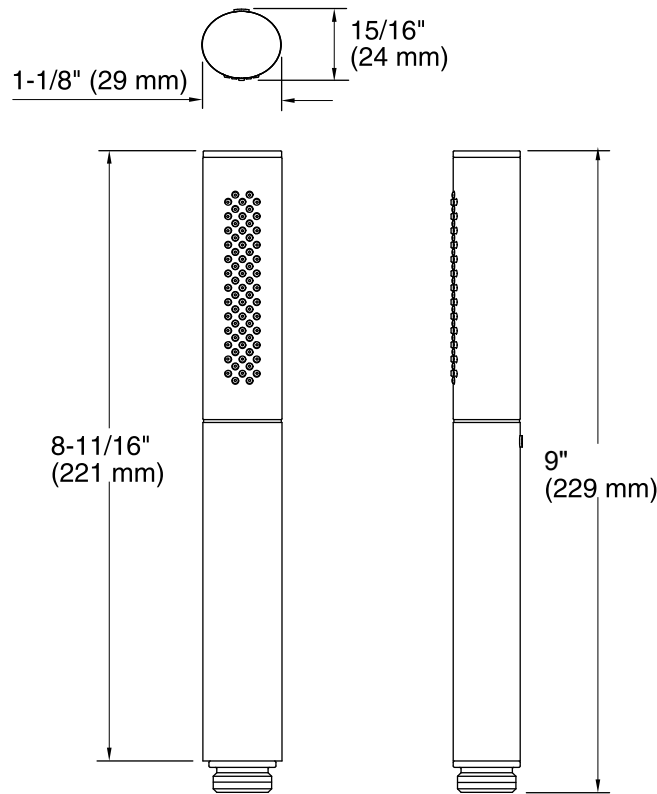

Technical Information

All product dimensions are nominal.

Handshower:

Rated maximum flow: 2 gal/min (7.6 l/min)

Notes

Install this product according to the installation guide.

Plumbing codes require an atmospheric vacuum breaker (such as Kohler Model K-9660) be installed in-line with handshowers. Please consult with local plumbing officials.

Note: Handshower contains flow regulating check valve for backflow prevention.

OBC compliant when installed to the specific requirements of these regulations.