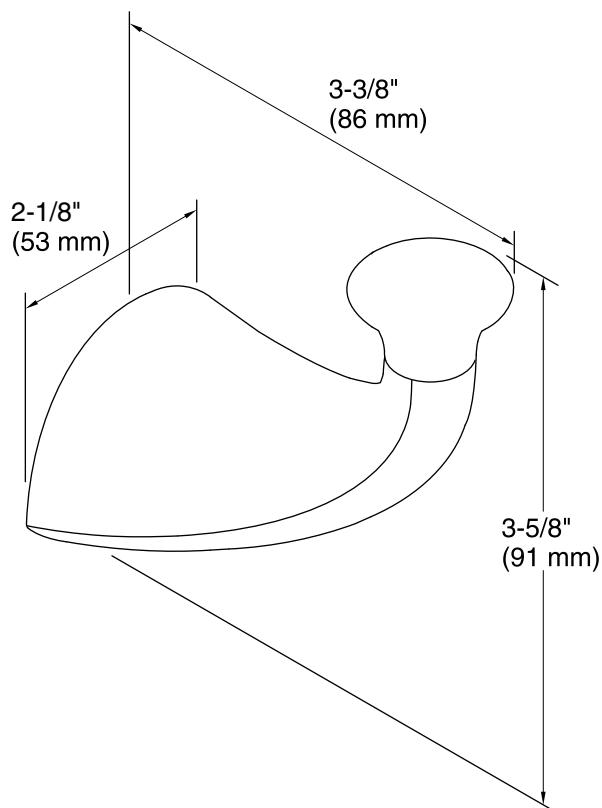

Technical Information

All product dimensions are nominal.

Notes

Install this product according to the installation guide.