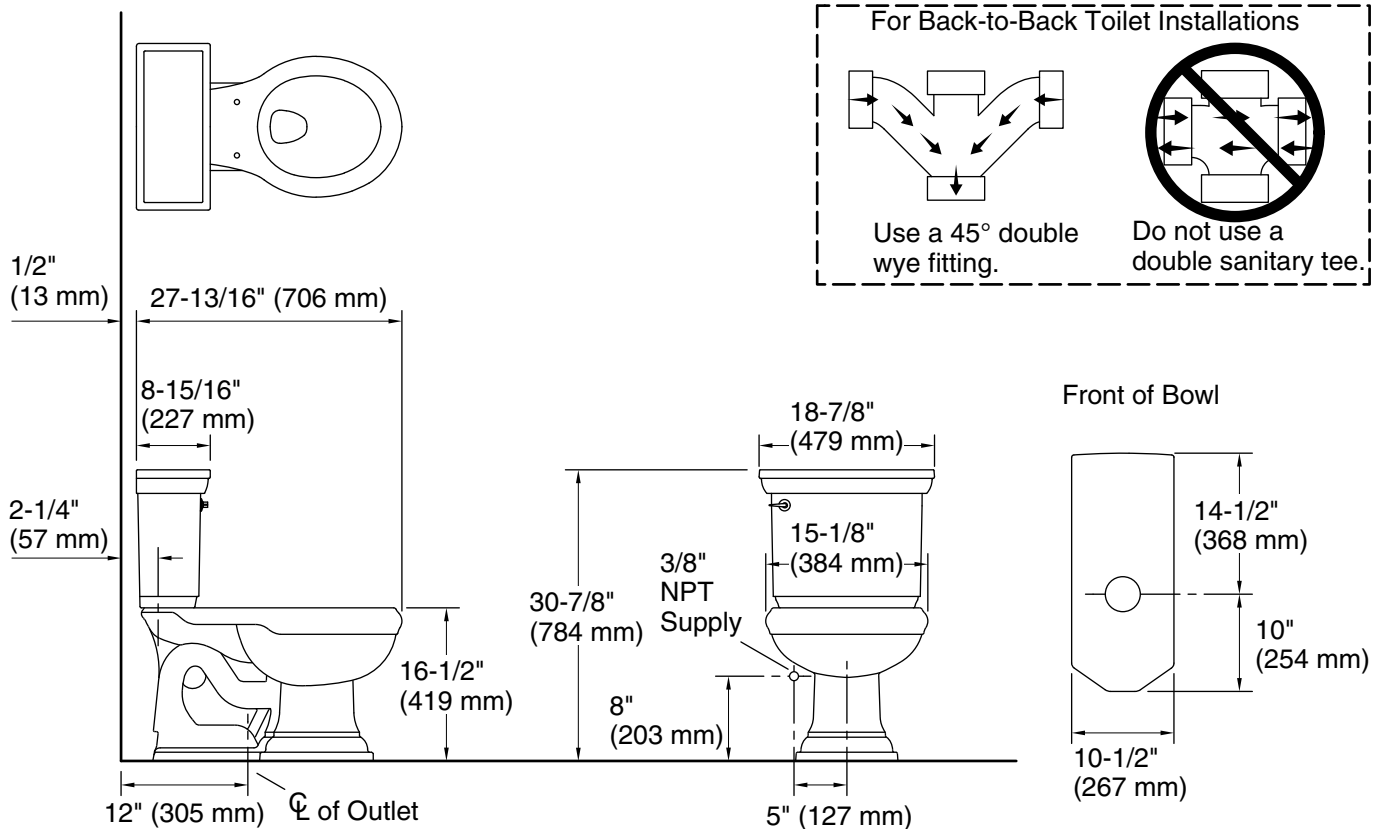

Memoirs® Stately Comfort Height®

Two-piece round-front chair height toilet

K-3933

Features

- Two-piece design.
- Round-front bowl offers an ideal solution for smaller baths and powder rooms.
- Comfort Height® feature offers chair-height seating that makes sitting down and standing up easier for most adults.
- 1.28 gpf (4.8 lpf).
- 2-1/8" (54 mm) fully-glazed trapway.
- Coordinates with other products in the Memoirs collection with Stately design.

Installation

- Standard 12" (305 mm) rough-in.
- Three-bolt quick-connect installation.
- Seat and supply line sold separately.

Water Conservation & Rebates

- Eligible for consumer rebates in some municipalities.

For the most current Specification Sheet, go to www.kohler.com.

10-4-2020 06:51 - US/CA

THE BOLD LOOK
OF **KOHLER**®

Memoirs® Stately Comfort Height®

Two-piece round-front chair height toilet

K-3933

Technical Information

All product dimensions are nominal.

Toilet type:	Two-piece
Bowl shape:	Round-front
Trap passageway:	2-1/8" (54 mm)
Water Consumption	
Full:	1.28 gpf (4.8 lpf)
Water surface size:	11-1/2" x 8-3/4" (292 mm x 222 mm)
Rim to water surface:	6-1/8" (156 mm)
Rough-in:	12" (305 mm)
Seat-mounting holes:	5-1/2" (140 mm)