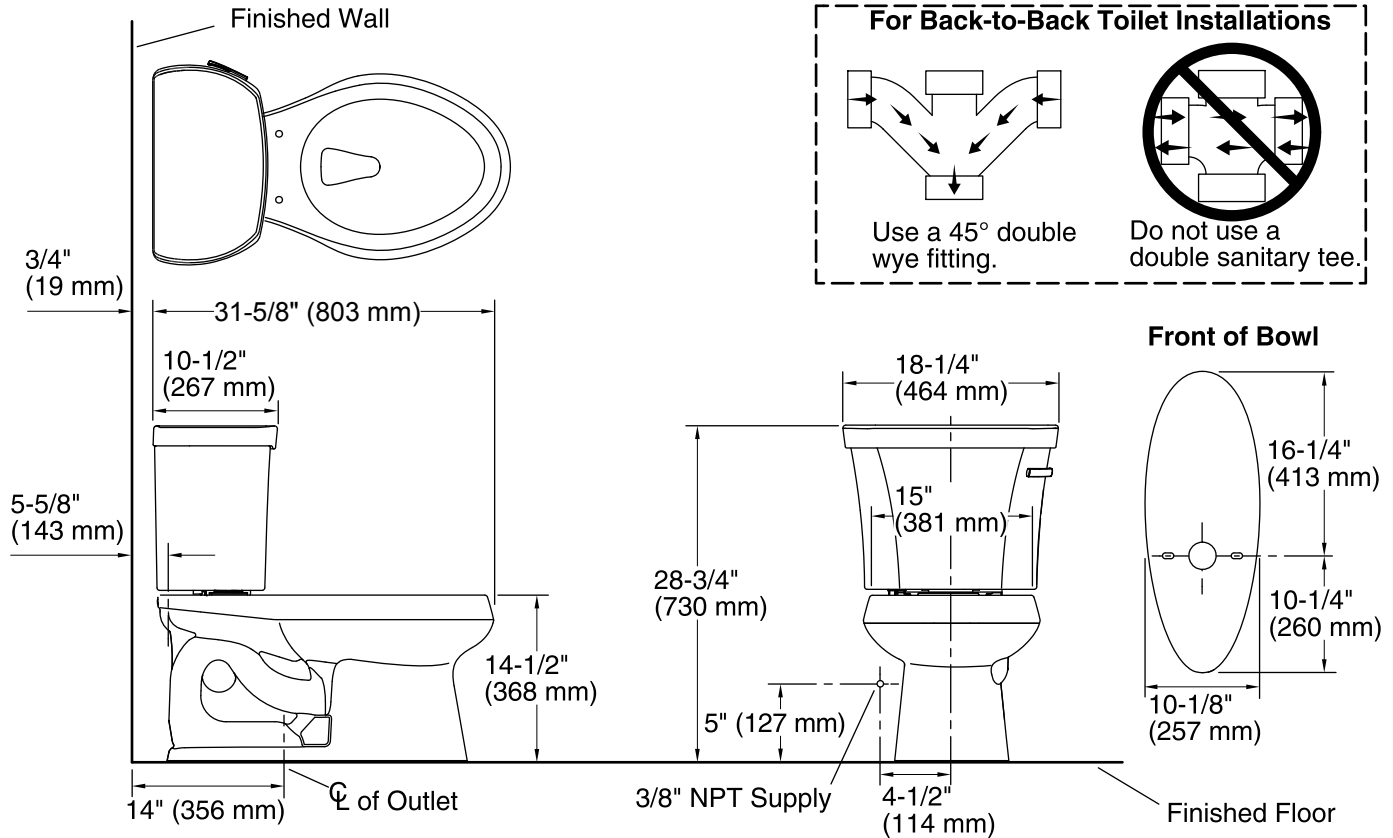

### Features

- Vitreous china.
- Two-piece toilet.
- Regular height Elongated bowl.
- Class Five® flushing system.
- Includes right-hand polished chrome trip lever.
- 1.28 gpf (4.8 lpf).
- 2-1/8" (54 mm) fully glazed trapway.
- 14" (356 mm) rough-in.
- Less seat and supply.
- 11-1/4" (286 mm) x 8-1/4" (210 mm) water area.
- 31-5/8" (803 mm) x 18-1/4" (464 mm) x 28-3/4" (730 mm).
- Floor mount / Floor outlet.
- Tank cover locks included.

## Technical Information

All product dimensions are nominal.

Toilet type:	Two-piece, Floor-mount
Waste Outlet:	Floor
Bowl shape:	Elongated front
Flush type:	Class Five
Trap passageway:	2-1/8" (54 mm)
Water Consumption	
Full:	1.28 gpf (4.8 lpf)
Water surface size:	11-1/4" x 8-1/4" (286 mm x 210 mm)
Rim to water surface:	5-1/4" (133 mm)
Rough-in:	14" (356 mm)
Seat-mounting holes:	5-1/2" (140 mm)

## Notes

Install this product according to the installation instructions.

For back-to-back toilet installations: Use only a 45° double wye fitting.