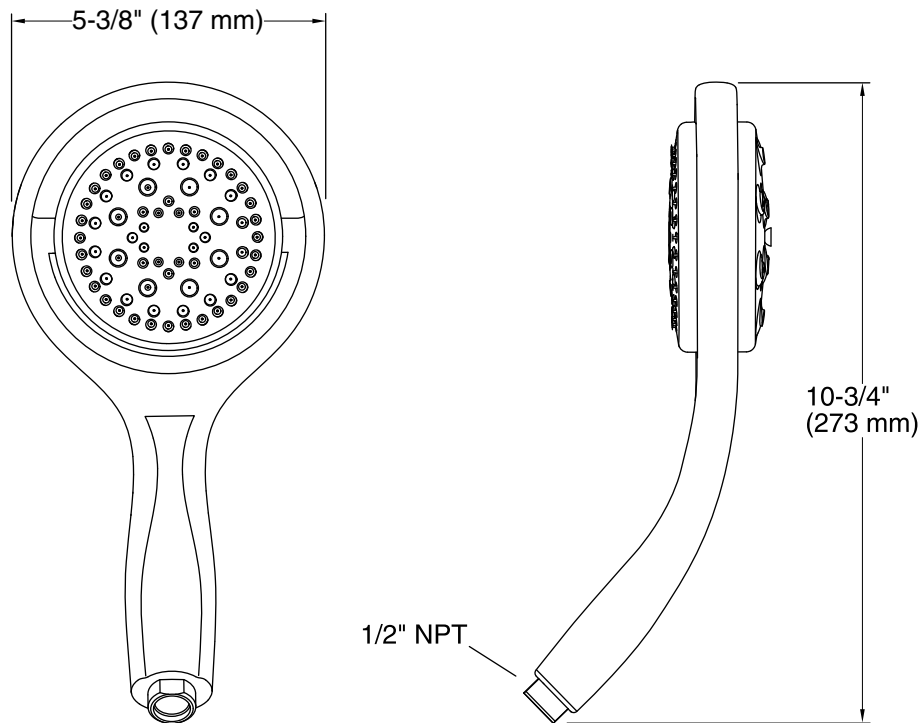

Features

- With innovative Flipstream technology, the Flipside handshower dedicates a single sprayhead surface to each of the four unique sprays.
- Changing sprays is as easy as turning the head on its axis
- Ergonomic design is easy to use, even with soapy hands
- Coverage™ spray delivers full-coverage spray for everyday showering
- Kotton™ spray releases a dense, luxurious downpour of water
- Komotion™ spray delivers a soothing, circular water pattern
- Kurrent™ spray offers a targeted massage to ease away aches and pains
- 2.0 gpm (gallons per minute) flow rate
- Requires K-8593 or K-9514 shower hose (sold separately)

Material

- KOHLER finishes resist corrosion and tarnishing

Installation

- Bracket or sidebar required for wall-mount installation
- Deck-mount holder required for deck-mount installation
- WaterSense-labeled 2.0-gpm handshowers use up to 20 percent less water than standard 2.5-gpm handshowers while still meeting strict performance guidelines
- This product can help a building earn Water Efficiency points in the LEED Green Building Rating System™

Required Accessories

K-8593 72" Shower Hose

or

K-9514 60" Shower Hose

Codes/Standards

ASME A112.18.1/CSA B125.1

DOE - Energy Policy Act 1992

EPA WaterSense®

Technical Information

All product dimensions are nominal.

Handshower:

Rated maximum flow: 2 gal/min (7.6 l/min)

Notes

Install this product according to the installation guide.

Plumbing codes require an atmospheric vacuum breaker (such as Kohler Model K-9660) be installed in-line with handshowers. Please consult with local plumbing officials.