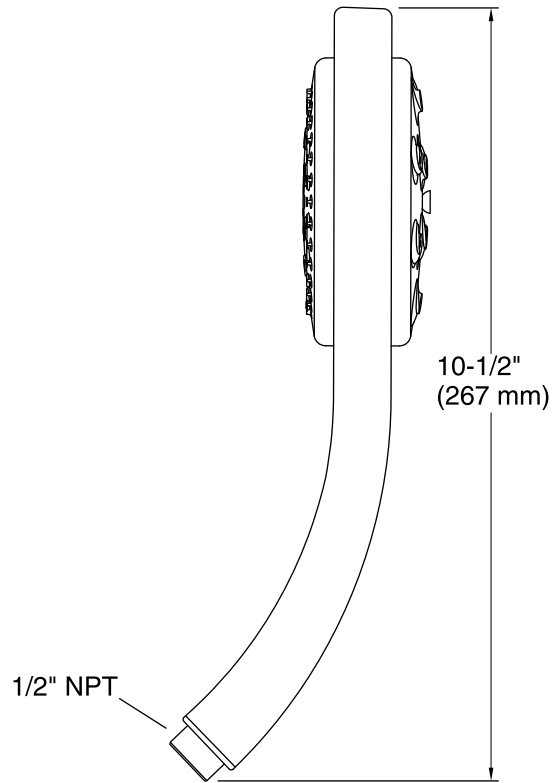

Required Accessories

K-8593 72" Shower Hose

or

K-9514 60" Shower Hose

Codes/Standards

ASME A112.18.1/CSA B125.1

DOE - Energy Policy Act 1992

EPA WaterSense®

CP Polished Chrome

SN Vibrant® Polished Nickel

BN Vibrant® Brushed Nickel

Technical Information

All product dimensions are nominal.

Handshower:

Rated maximum flow: 2 gal/min (7.6 l/min)

Notes