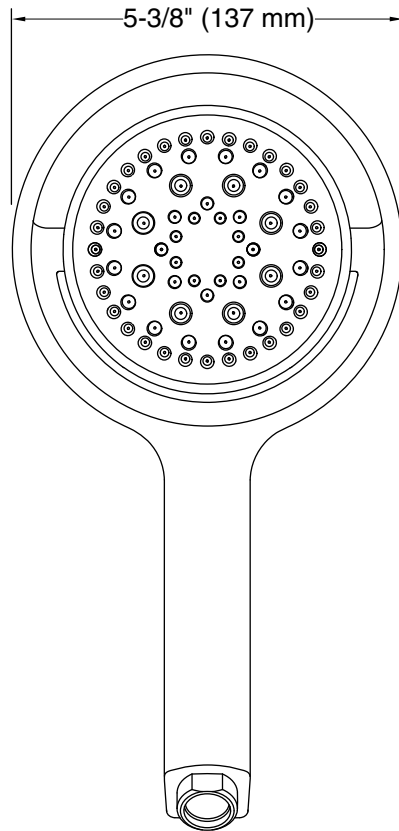

Features

- Flipstream Technology™.
- Four unique, experiential spray patterns: Coverage™ Kotton™ Komotion™ Kurrent™.
- Sleek contemporary design.
- Adjustable angle for various user heights.
- 2.0 gal/min (7.6 l/min) maximum flow rate.

Required Accessories

K-8593 72" Shower Hose

or

K-9514 60" Shower Hose

Codes/Standards

ASME A112.18.1/CSA B125.1

DOE - Energy Policy Act 1992

EPA WaterSense®

CP Polished Chrome

SN Vibrant® Polished Nickel

BN Vibrant® Brushed Nickel

Technical Information

All product dimensions are nominal.

Handshower:

Rated maximum flow: 2 gal/min (7.6 l/min)

Notes