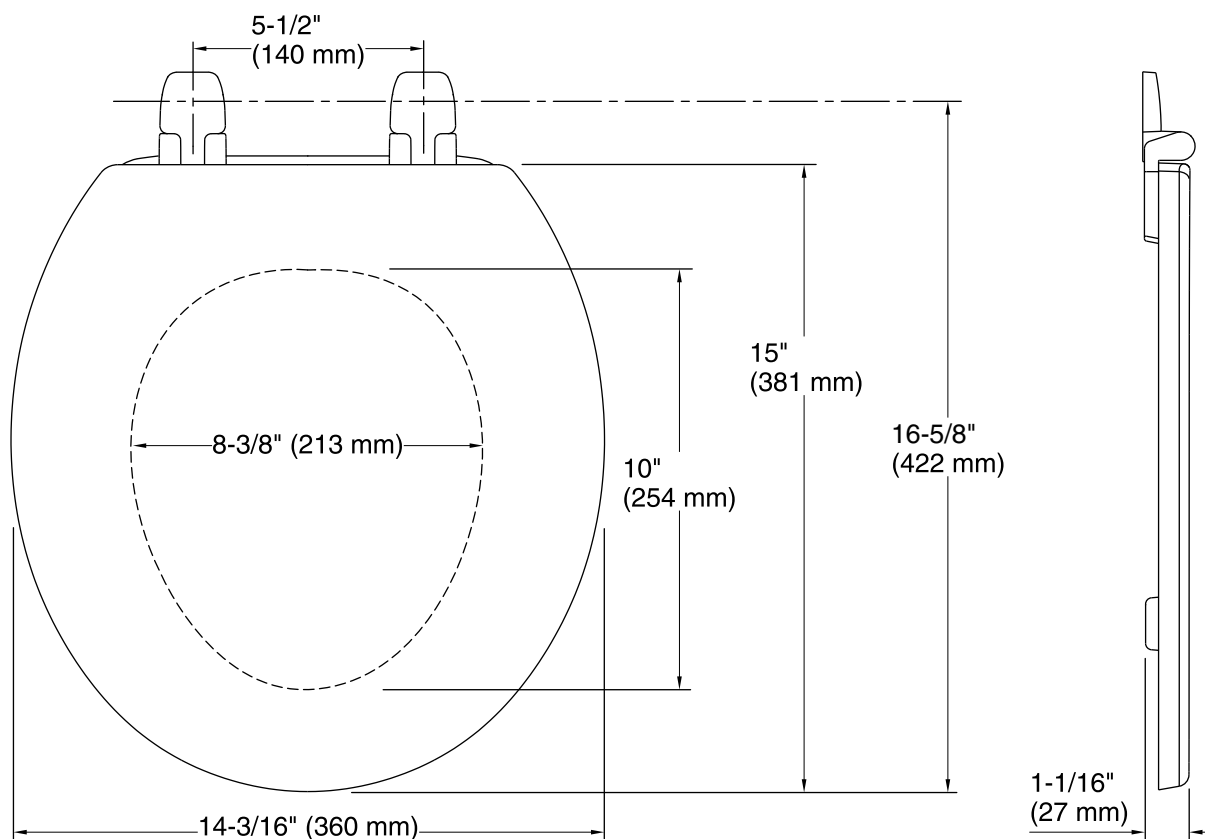

Features

- Molded wood.
- With lid.
- Round closed-front seat.
- Versatile design that complements the design lines of many toilets.

Codes/Standards

None Applicable

KOHLER® One-Year Limited Warranty

See website for detailed warranty information.

Available Color/Finishes

Color tiles intended for reference only.

Color	Code	Description
	0	White
	96	Biscuit
	47	Almond

Technical Information

All product dimensions are nominal.

Seat shape type: Round

Seat front type: Closed front

Seat-mounting holes: 5-1/2" (140 mm)

Notes

Install this product according to the installation guide.