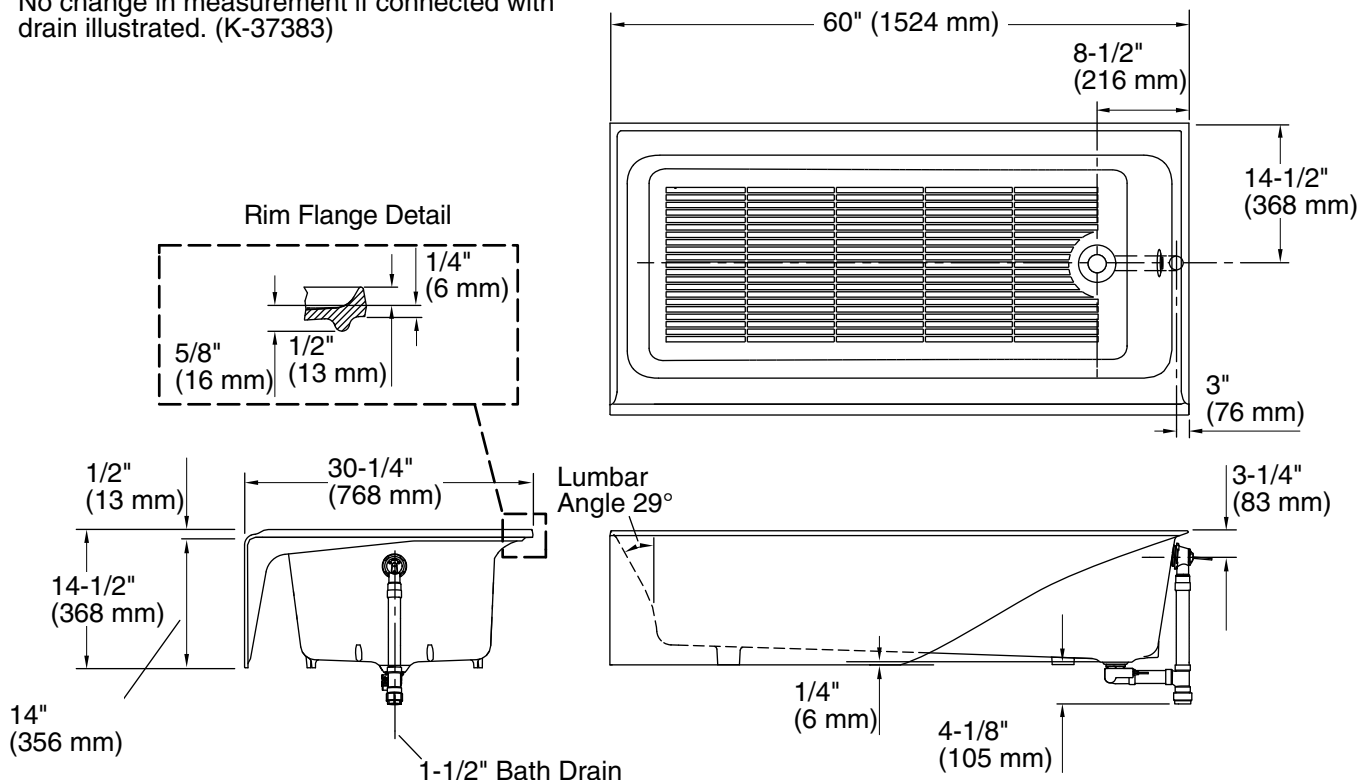

Features

- Clean lines and streamlined style add contemporary appeal to any bathroom
- 14" apron height for easy entry and exit
- Standard size simplifies remodeling
- Integral flange helps prevent water from seeping behind wall and simplifies alcove installation
- Safeguard® slip-resistant surface provides excellent traction underfoot
- Wide ledges for extra storage space
- Integral apron
- Integral lumbar support

Technical Information

All product dimensions are nominal.

Drain location:	Right
Basin area, bottom:	48-3/4" x 19-5/16" (1238 mm x 491 mm)
Basin area, top:	54-11/16" x 21-3/16" (1389 mm x 538 mm)
Weight:	310 lbs (140.6 kg)
Minimum floor load:	52 lbs/ft ² (253.9 kg/m ²)
Water depth:	9" (229 mm)
Water capacity:	32.6 gal (123.4 L)
Minimum flat for door:	2-5/8" (66 mm)

Notes

Measure your actual product for rough-in details.

Install this product according to the installation instructions.

The hot water supply should be 70% of the capacity of the bath or greater. Installations will vary.