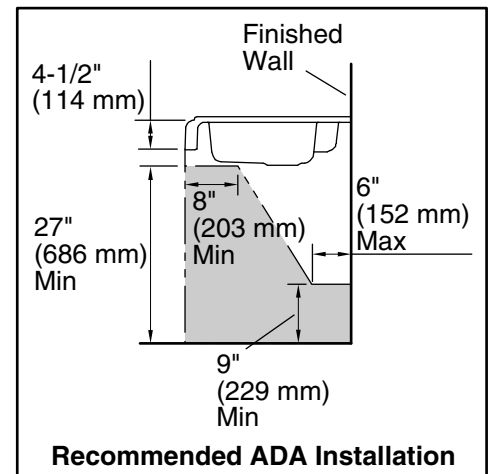

Product Specification

The barrier-free kitchen sink shall be made of cast iron with acid-resistant enamel finish. Sink shall be tile-in or under-mount. Sink shall be double (high/low) bowl. Sink shall be 4-hole (-4) or 3-hole (-3). Sink shall be 36" (914 mm) in length and 25-1/2" (648 mm) in width. Sink shall be Kohler Model K-6536-_____-_____.

ASSURE™

Technical Information

Fixture*:	
Small bowl area	7" (178 mm) x 19" (483 mm)
Water depth	3-3/4" (95 mm)
Large bowl area	21" (533 mm) x 16" (406 mm)
Water depth	5-3/4" (146 mm)
Drain holes	Ø 3-5/8" (92 mm)
Faucet holes	Ø 1-3/8" (35 mm)
* Approximate measurements for comparison only.	

Installation Notes

Install this product according to the installation guide.

Provide clear floor space per ICC/ANSI A117.1 as shown. These also comply with ADA requirements.

Complies with ADA requirement when rim is no higher than 34" (864 mm) from finished floor.

Selected garbage disposal MUST NOT interfere with clear floor space.

Product Diagram