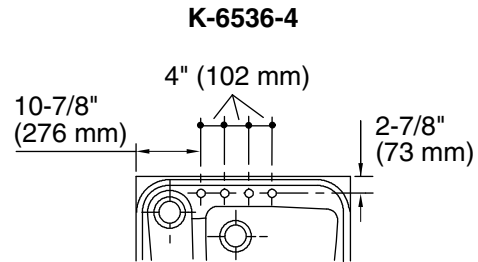

ASSURE™

Technical Information

Fixture*:	
Small bowl area	7" (178 mm) x 19" (483 mm)
Water depth	3-3/4" (95 mm)
Large bowl area	21" (533 mm) x 16" (406 mm)
Water depth	5-3/4" (146 mm)
Drain holes	Ø 3-5/8" (92 mm)
Faucet holes	Ø 1-3/8" (35 mm)
* Approximate measurements for comparison only.	

Installation Notes

Install this product according to the installation guide.

Provide clear floor space per ICC/ANSI A117.1 as shown. These also comply with ADA requirements.

Complies with ADA requirement when rim is no higher than 34" (864 mm) from finished floor.

Selected garbage disposal MUST NOT interfere with clear floor space.

Product Diagram