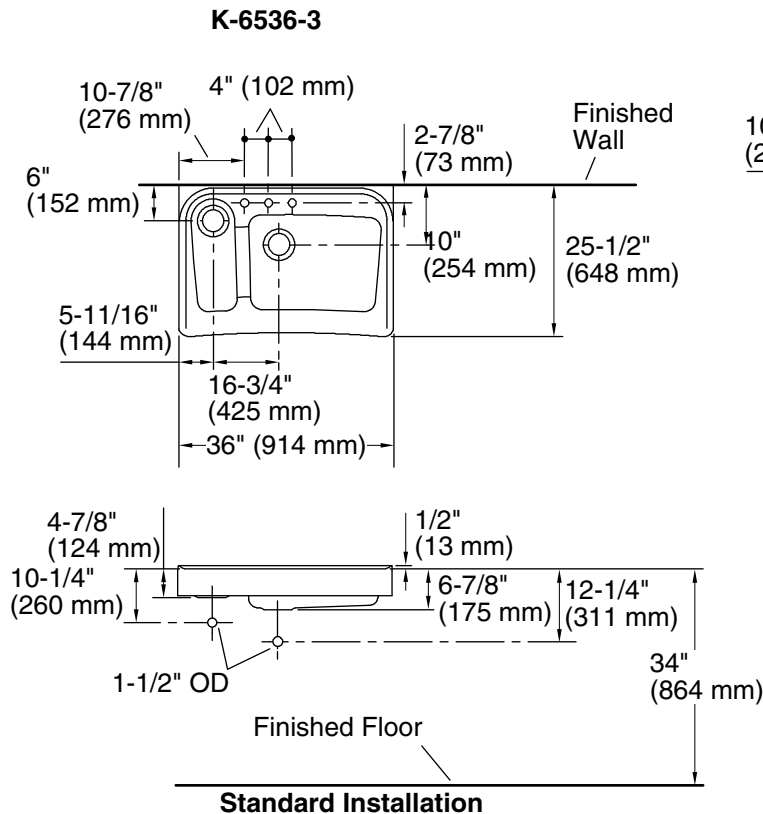

Product Specification

The barrier-free kitchen sink shall be made of cast iron with acid-resistant enamel finish. Sink shall be tile-in or under-mount. Sink shall be double (high/low) bowl. Sink shall be 4-hole (-4) or 3-hole (-3). Sink shall be 36" (914 mm) in length and 25-1/2" (648 mm) in width. Sink shall be Kohler Model K-6536-_____-_____.

ASSURE™

Technical Information

Fixture*:	
Small bowl area	7" (178 mm) x 19" (483 mm)
Water depth	3-3/4" (95 mm)
Large bowl area	21" (533 mm) x 16" (406 mm)
Water depth	5-3/4" (146 mm)
Drain holes	Ø 3-5/8" (92 mm)
Faucet holes	Ø 1-3/8" (35 mm)
* Approximate measurements for comparison only.	

Installation Notes

Install this product according to the installation guide.

Provide clear floor space per ICC/ANSI A117.1 as shown. These also comply with ADA requirements.

Complies with ADA requirement when rim is no higher than 34" (864 mm) from finished floor.

Selected garbage disposal MUST NOT interfere with clear floor space.

Product Diagram