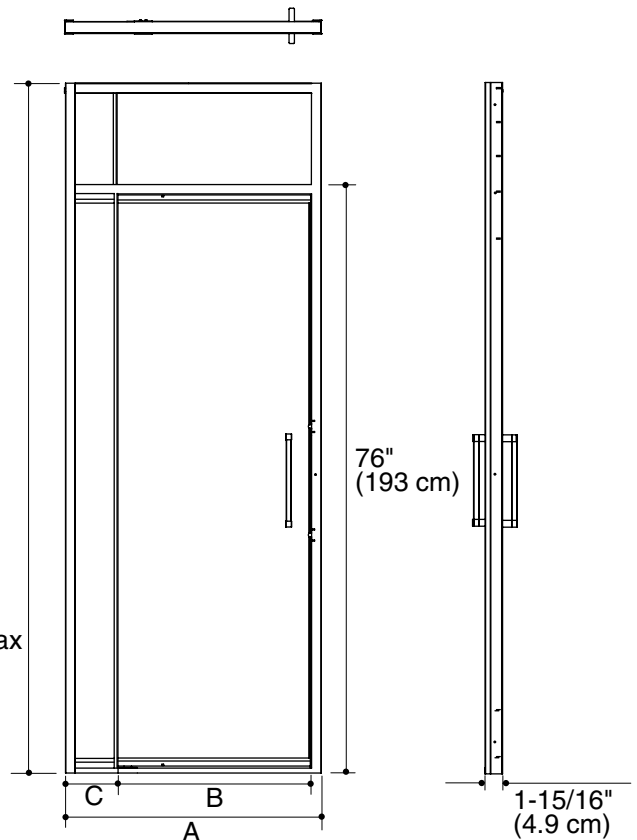

Product Specification

The pivot steam shower door shall offer multiple configuration options for opening widths from 30" (76.2 cm) to 72" (182.9 cm). Product shall have pivot panel with a walk through height of 75" (190.5 cm). Product shall be available in 1/4" (6 mm) or 3/8" (10 mm) thick tempered glass. Product shall have optional steam-sealing enclosure and CleanCoat™ glass coating for easy glass care and maintenance. Product shall be easy adjustment for out-of-plumb conditions. Product shall have 3" (7.6 cm) of width adjustment, 1/2" (1.3 cm) height adjustment, and 3/8" (1 cm) of out-of-plumb adjustment. Product shall have sliding transom. Pivot steam shower door shall be Kohler Model K-_____-_____.

Installation Notes

Install this product according to the installation guide.

Recommended two person installation.

Model	A (Min-Max)	B (Min-Max)	C
K-705801 K-705815	30" (76.2 cm) - 33" (83.8 cm)	20-1/4" (51.4 cm) - 23-1/4" (59.1 cm)	6-1/2" (16.5 cm)
K-705803 K-705817	33" (83.8 cm) - 36" (91.4 cm)	20-1/4" (51.4 cm) - 23-1/4" (59.1 cm)	9-1/2" (24.1 cm)
K-705805 K-705819	36" (91.4 cm) - 39" (99.1 cm)	23-1/4" (59.1 cm) - 26-1/4" (66.7 cm)	9-1/2" (24.1 cm)
K-705807 K-705821	39" (99.1 cm) - 42" (106.7 cm)	23-1/4" (59.1 cm) - 26-1/4" (66.7 cm)	12-1/2" (31.8 cm)
K-705809 K-705823	45" (114.3 cm) - 48" (121.9 cm)	29-1/4" (74.3 cm) - 32-1/4" (81.9 cm)	12-1/2" (31.8 cm)
K-705811 K-705825	57" (144.8 cm) - 60" (152.4 cm)	29-1/4" (74.3 cm) - 32-1/4" (81.9 cm)	24-1/2" (62.2 cm)
K-705813 K-705827	69" (175.3 cm) - 72" (182.9 cm)	29-1/4" (74.3 cm) - 32-1/4" (81.9 cm)	36-1/2" (92.7 cm)

89" (226.1 cm) Min
89-1/2" (227.3 cm) Max

Product Diagram

PIVOT STEAM SHOWER DOOR

Page 2 of 2
1144163-4-A

THE BOLD LOOK
OF **KOHLER**