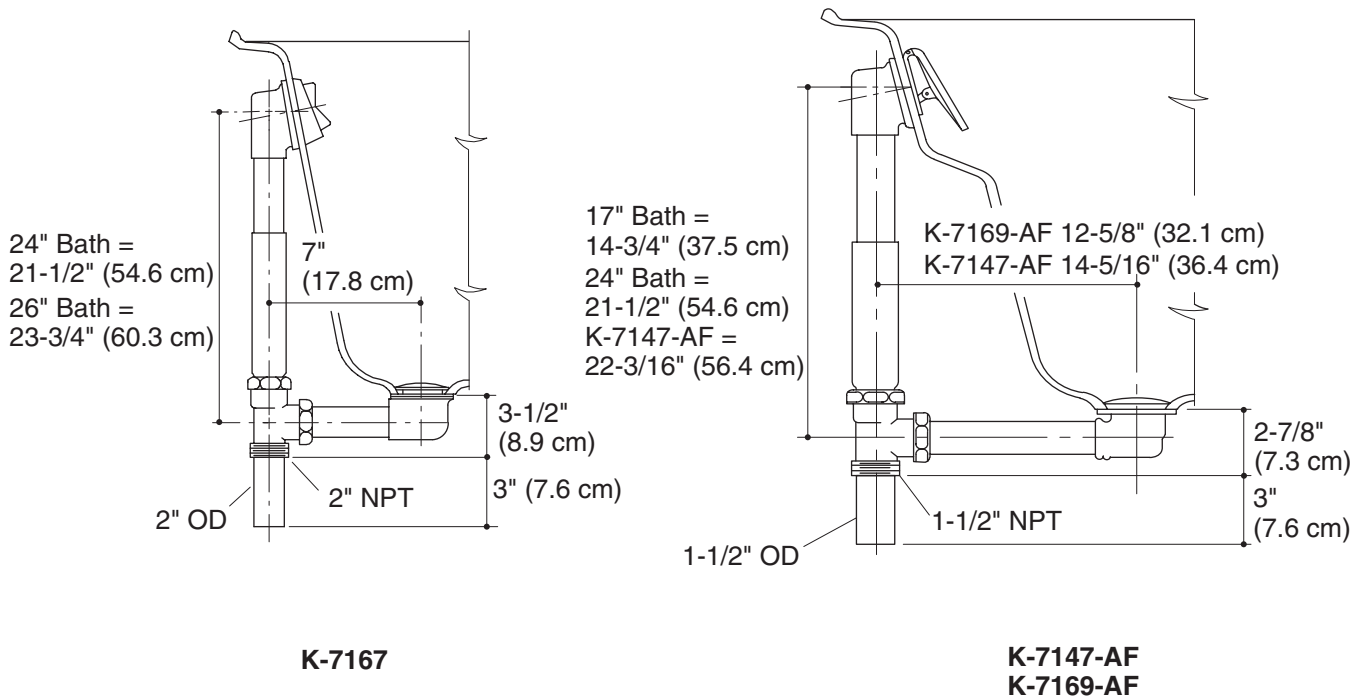

CLEARFLO

Installation Notes

Install this product according to the installation guide.

Product Diagram