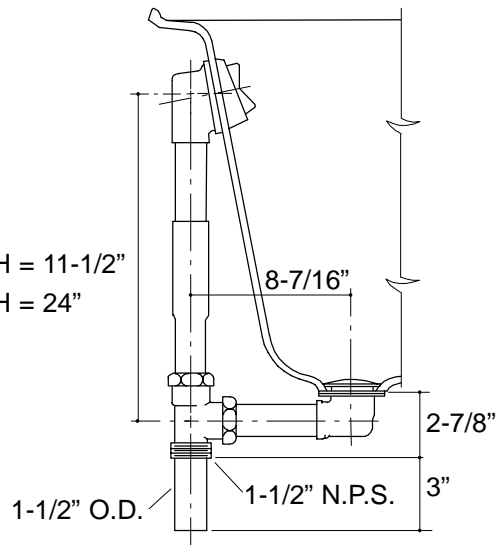

**DRAIN**  
**K-7163**  
**ALSO K-7166-AF**

**FEATURES**

- 17 gauge brass construction
- Above- or through-the-floor installation options
- Adjustable trip lever pop-up drain
- 1-1/2" connection
- Brass tailpiece

**PRODUCT SPECIFICATION:**

Bath drain shall be of brass construction. Drain shall include an adjustable trip lever connection with 1-1/2" pop-up drain and brass tailpiece. Drain shall feature above- or through-the-floor installation options. K-7163 is intended for Greek bath or bath whirlpool installations. K-7166-AF is intended for Aventura shower and soak whirlpool and Mayflower bath installations. Drain shall be Kohler Model K-\_\_\_\_\_-\_\_\_\_\_-\_\_\_\_\_.

# CLEARFLO

K-7163

14" BATH = 11-1/2"  
26" BATH = 24"

K-7166

## PRODUCT DIAGRAM