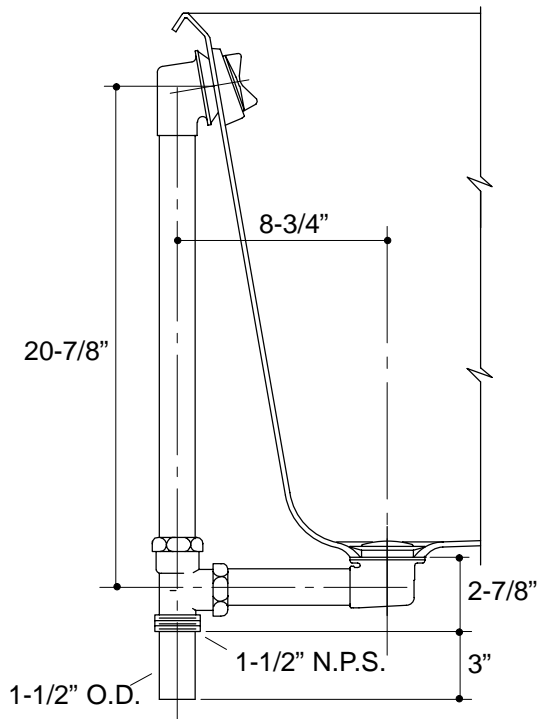

CLEARFLO

K-7163