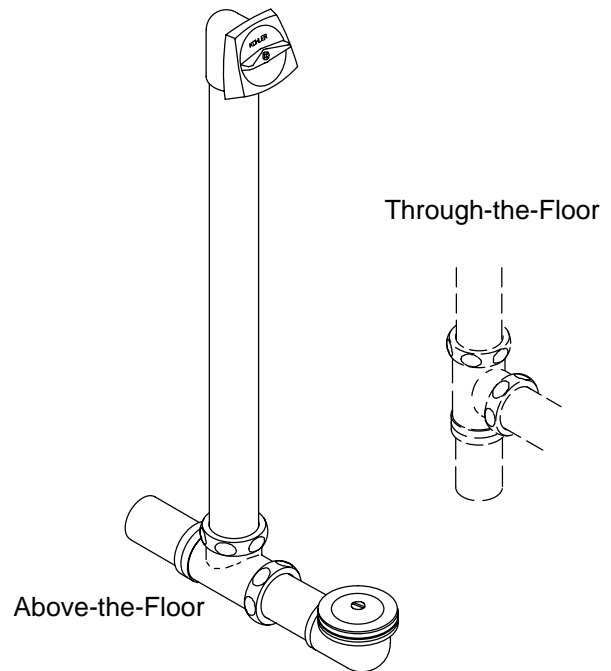

DRAIN
K-7163
ALSO K-7166-AF

FEATURES

- 17 gauge brass construction
- Above- or through-the-floor installation options
- Adjustable trip lever pop-up drain
- 1-1/2" connection
- Brass tailpiece

CODES/STANDARDS APPLICABLE

Specified model meets or exceeds the following:

- ASME/ANSI A112.18.1M
- CSA B125
- IAPMO/UPC

COLORS/FINISHES

- CP Polished Chrome
- PB Polished Brass
- Other Refer to Faucets Price Book for additional finishes

SPECIFIED MODEL:

Model	Description			
K-7163	For Greek® Bath or Bath Whirlpool	☐CP	☐PB	☐Other_____
K-7166-AF	For Aventura Shower and Soak™ Whirlpool and Mayflower Bath	☐CP	☐PB	☐Other_____

PRODUCT SPECIFICATION:

Bath drain shall be of brass construction. Drain shall include an adjustable trip lever connection with 1-1/2" pop-up drain and brass tailpiece. Drain shall feature above- or through-the-floor installation options. K-7163 is intended for Greek bath or bath whirlpool installations. K-7166-AF is intended for Aventura shower and soak whirlpool and Mayflower bath installations. Drain shall be Kohler Model K-_____-_____-_____.