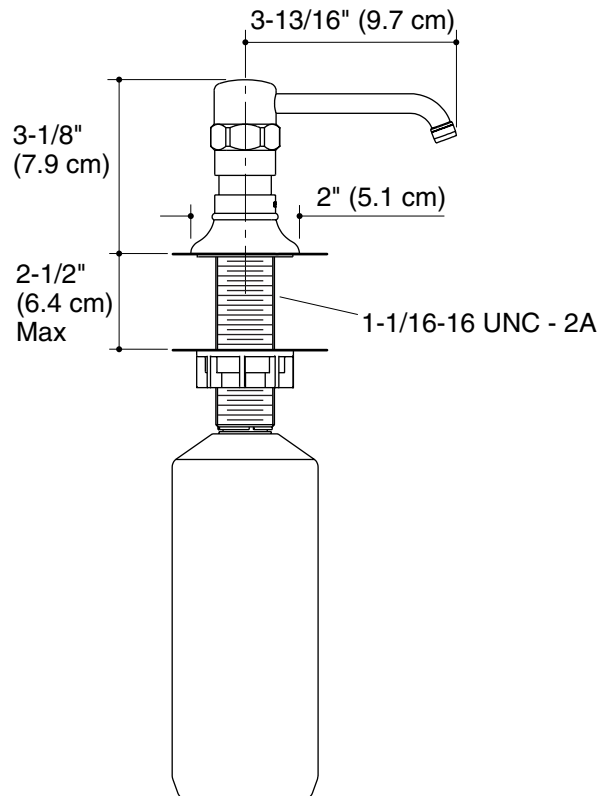

HIRISE™

Installation Notes

Install this product according to the installation guide.

Product Diagram