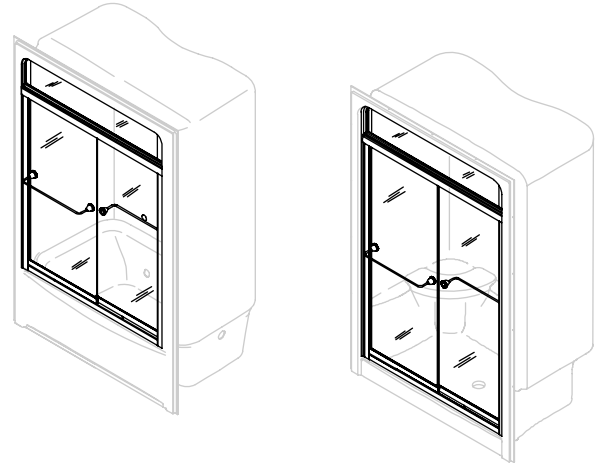

### BYPASS BATH/SHOWER DOORS

### Features

- Shower doors designed to fit Sonata® bath or shower modules
- Self-cleaning threshold
- Smooth, easy-to-clean wall jambs
- Stationary transom for added height and steam capture
- 3/4" (2 cm) tall, rounded threshold for comfort and ease of entry
- Continuous door panel guide mechanism for smooth, quiet sliding action
- Two through-the-glass towel bars, located both inside and outside, enhance appearance and usability
- 1/4" (6 mm) thick tempered glass
- CleanCoat™ glass coating