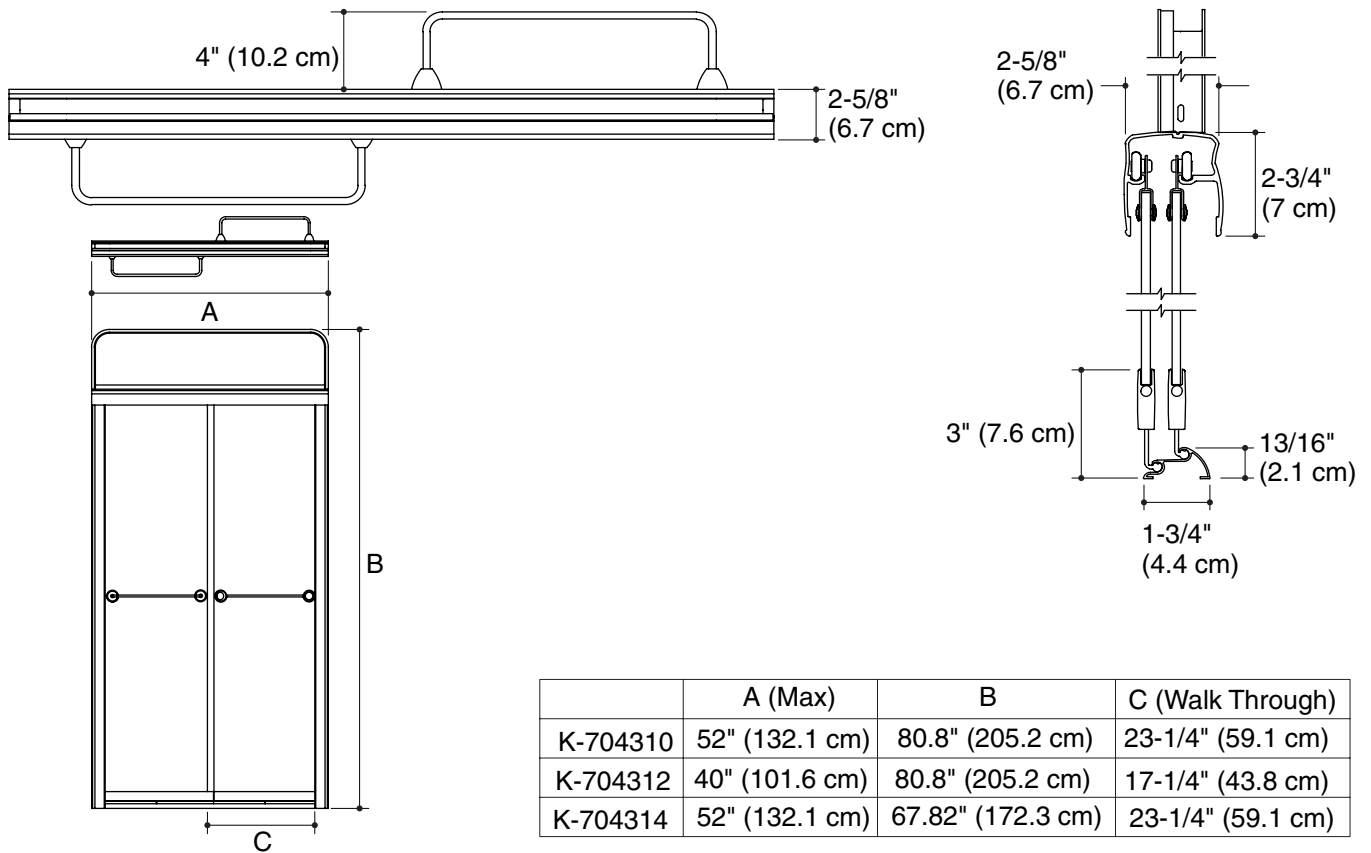

SENZA® STEAM FOR SONATA®

Installation Notes

Install this product according to the installation guide.

Product Diagram