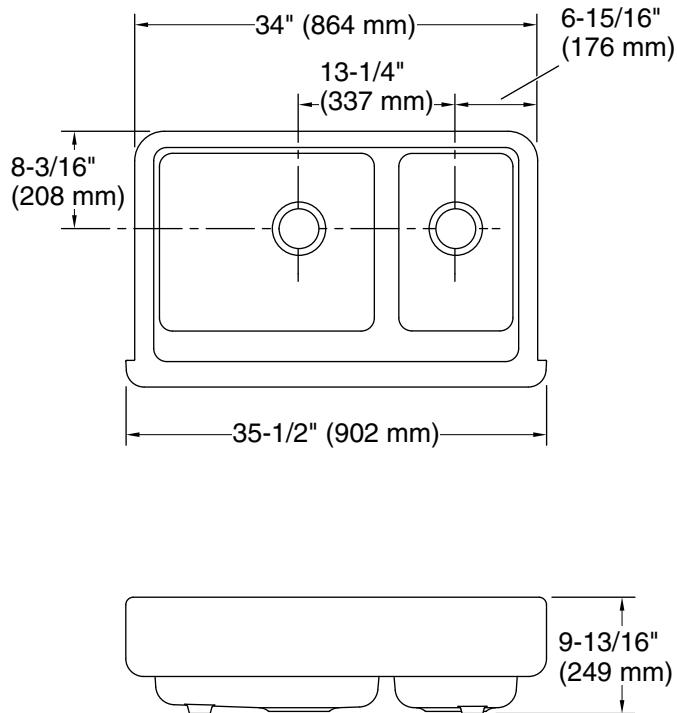

Whitehaven®

Smart Divide® 35-1/2" undermount double-bowl
farmhouse kitchen sink with short apron
K-6426

Features

- 36" minimum base cabinet width
- Large/medium bowls
- 9" (229 mm) depth provides generous workspace
- Shortened apron allows sink to be used in most standard cabinetry or retrofitted to existing standard cabinetry
- Self-Trimming® apron overlaps cabinet face for easy installation and beautiful results
- Smart Divide® feature offers a lower bowl divider that increases workspace versatility
- Bowl slopes toward drain to minimize water pooling
- Offset drain increases workspace in the sink and storage space underneath

THE BOLD LOOK
OF **KOHLER**®

Technical Information

All product dimensions are nominal.

Bowl configuration: Off-set Large/small

Min. base cabinet width: 36" (914 mm)

Bowl area: Length: 18-13/16" (478 mm)
Width: 18-1/16" (459 mm)
Bowl depth: 9" (229 mm)

Bowl area: Length: 10-5/16" (262 mm)
Width: 18-1/16" (459 mm)
Bowl depth: 9" (229 mm)
Water depth: 9" (229 mm)

Drain hole: 3-5/8" (92 mm)

Notes

Install this product according to the installation instructions.