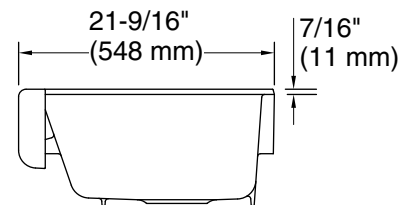

THE BOLD LOOK
OF **KOHLER**®

Technical Information

All product dimensions are nominal.

Bowl configuration: Off-set Large/small

Min. base cabinet width: 36" (914 mm)

Bowl area: Length: 18-13/16" (478 mm)
Width: 18-1/16" (459 mm)
Bowl depth: 9" (229 mm)

Bowl area: Length: 10-5/16" (262 mm)
Width: 18-1/16" (459 mm)
Bowl depth: 9" (229 mm)
Water depth: 9" (229 mm)

Drain hole: 3-5/8" (92 mm)

Notes

Install this product according to the installation instructions.