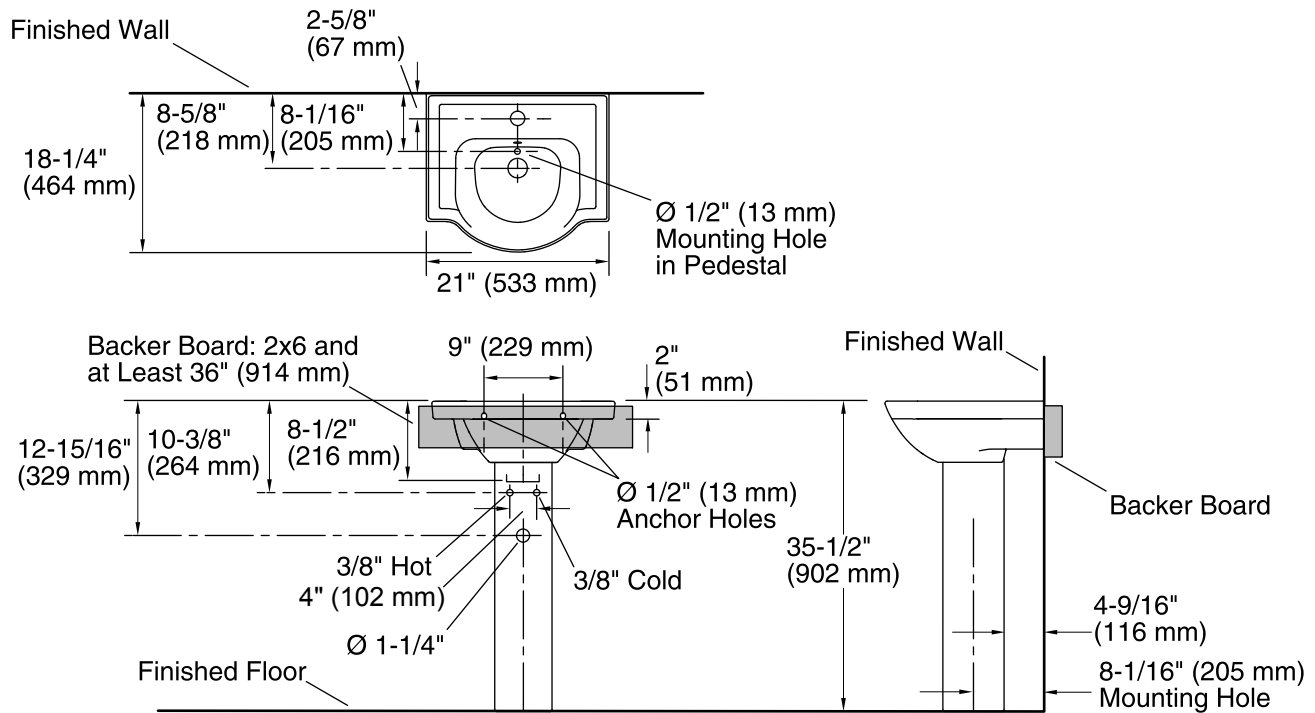

Features

- Ample side deck space for toiletries.
- Single faucet hole.
- Combination consists of the K-5247-1 basin and the K-5246 pedestal.

Material

- Vitreous china.

Installation

- Pedestal

Recommended Accessories

K-7605-P Angle Supply with Stop (pair)
K-8998 P-Trap

Optional Accessories

1041816 Hardware kit, Hollow Wall

Components

Product includes:

K-5246 Bathroom Pedestal

K-5247-1 Centerset Sink Basin

Additional included component/s: Bathroom Sink, Single-Hole, Pedestal, Accessory Pack, and Rubber Pads.

Technical Information

All product dimensions are nominal.

Installation:	Pedestal
Bowl area:	Length: 13-3/4" (349 mm) Width: 12-5/8" (321 mm) Water depth: 4" (102 mm)
Number of deck holes:	1
Faucet hole(s):	1-3/8" (35 mm)
Drain hole:	1-3/4" (44 mm)