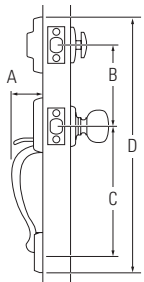

KWIKSET HANDLESET

Design	A	B	C	D
Belleview™	2-5/32"	5-1/2"	8-13/32"	18-1/16"
Dakota™	2-5/32"	5-1/2"	8-13/32"	17-3/16"

KWIKSET KNOB

	A	B	C
Cove™	2-5/8"	2-1/2"	2-3/16"
Polo®	2-5/8"	2-23/32"	1-7/8"
Tylo®	2-5/8"	2-1/2"	1-7/8"

KWIKSET LEVER

Design	A	B	C	C (Keyed)
Balboa™	2-5/8"	4-7/32"	1-15/16"	2-13/32"
Delta®	2-5/8"	3-5/8"	1-7/8"	2-15/32"
Dorian®	2-5/8"	3-3/4"	2-1/8"	2-11/16"

KWIKSET DEADBOLT

Design	A	B	C	D	E	F
660	2-7/16"	1-1/16"	2-1/2"	27/32"	5/16"	1-3/4"
663			2-1/2"	27/32"	5/16"	1-3/4"
665	2-7/16"	1-1/16"	2-1/2"	1-1/16"		
667	2-17/32"	3/8"	2-1/2"	27/32"	5/16"	1-3/4"
677	2-17/32"	3/8"	2-1/2"	27/32"	5/16"	1-3/4"