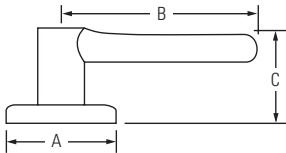

KWIKSET HANDLESET

Design	A	B	C	D
Belleview™	2-5/32"	5-1/2"	8-13/32"	18-1/16"
Dakota™	2-5/32"	5-1/2"	8-13/32"	17-3/16"

KWIKSET KNOB

	A	B	C
Cove™	2-5/8"	2-1/2"	2-3/16"
Polo®	2-5/8"	2-23/32"	1-7/8"
Tylo®	2-5/8"	2-1/2"	1-7/8"

KWIKSET LEVER

Design	A	B	C	C (Keyed)
Balboa™	2-5/8"	4-7/32"	1-15/16"	2-13/32"
Delta®	2-5/8"	3-5/8"	1-7/8"	2-15/32"
Dorian®	2-5/8"	3-3/4"	2-1/8"	2-11/16"

KWIKSET DEADBOLT

Design	A	B	C	D	E	F
660	2-7/16"	1-1/16"	2-1/2"	27/32"	5/16"	1-3/4"
663			2-1/2"	27/32"	5/16"	1-3/4"
665	2-7/16"	1-1/16"	2-1/2"	1-1/16"		
667	2-17/32"	3/8"	2-1/2"	27/32"	5/16"	1-3/4"
677	2-17/32"	3/8"	2-1/2"	27/32"	5/16"	1-3/4"