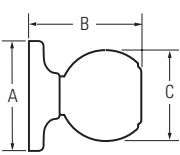

KWIKSET HANDLESET

Design	A	B	C	D
Belleview™	2-5/32"	5-1/2"	8-13/32"	18-1/16"
Dakota™	2-5/32"	5-1/2"	8-13/32"	17-3/16"

KWIKSET KNOB

	A	B	C
Cove™	2-5/8"	2-1/2"	2-3/16"
Polo®	2-5/8"	2-23/32"	1-7/8"
Tylo®	2-5/8"	2-1/2"	1-7/8"

KWIKSET LEVER

Design	A	B	C	C (Keyed)
Balboa™	2-5/8"	4-7/32"	1-15/16"	2-13/32"
Delta®	2-5/8"	3-5/8"	1-7/8"	2-15/32"
Dorian®	2-5/8"	3-3/4"	2-1/8"	2-11/16"

KWIKSET DEADBOLT

Design	A	B	C	D	E	F
660	2-7/16"	1-1/16"	2-1/2"	27/32"	5/16"	1-3/4"
663			2-1/2"	27/32"	5/16"	1-3/4"
665	2-7/16"	1-1/16"	2-1/2"	1-1/16"		
667	2-17/32"	3/8"	2-1/2"	27/32"	5/16"	1-3/4"
677	2-17/32"	3/8"	2-1/2"	27/32"	5/16"	1-3/4"