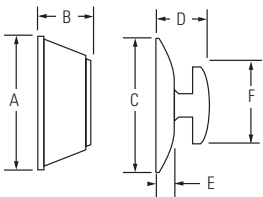

KWIKSET HANDLESET

Design	A	B	C	D
Belleview™	2-5/32"	5-1/2"	8-13/32"	18-1/16"
Dakota™	2-5/32"	5-1/2"	8-13/32"	17-3/16"

KWIKSET KNOB

	A	B	C
Cove™	2-5/8"	2-1/2"	2-3/16"
Polo®	2-5/8"	2-23/32"	1-7/8"
Tylo®	2-5/8"	2-1/2"	1-7/8"

KWIKSET LEVER

Design	A	B	C	C (Keyed)
Balboa™	2-5/8"	4-7/32"	1-15/16"	2-13/32"
Delta®	2-5/8"	3-5/8"	1-7/8"	2-15/32"
Dorian®	2-5/8"	3-3/4"	2-1/8"	2-11/16"

KWIKSET DEADBOLT

Design	A	B	C	D	E	F
660	2-7/16"	1-1/16"	2-1/2"	27/32"	5/16"	1-3/4"
663			2-1/2"	27/32"	5/16"	1-3/4"
665	2-7/16"	1-1/16"	2-1/2"	1-1/16"		
667	2-17/32"	3/8"	2-1/2"	27/32"	5/16"	1-3/4"
677	2-17/32"	3/8"	2-1/2"	27/32"	5/16"	1-3/4"