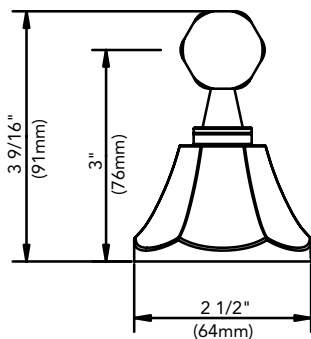

24" TOWEL BAR

Product Codes:

MIRBRKW24TBBN (brushed nickel)
MIRBRKW24TBCP (polished chrome)
MIRBRKW24TBORB (oil rubbed bronze)

See dimensional drawing on back

©2015 Ferguson Enterprises, Inc. All Rights Reserved 35760 Rev. 0915

MIRBRKW24TBBN (brushed nickel)
MIRBRKW24TBCP (polished chrome)
MIRBRKW24TBORB (oil rubbed bronze)

18" Towel Bar

24" Towel Bar

Note: All dimensions and specifications are nominal and may vary +/- 1/4". Use actual products for accuracy in critical situations.