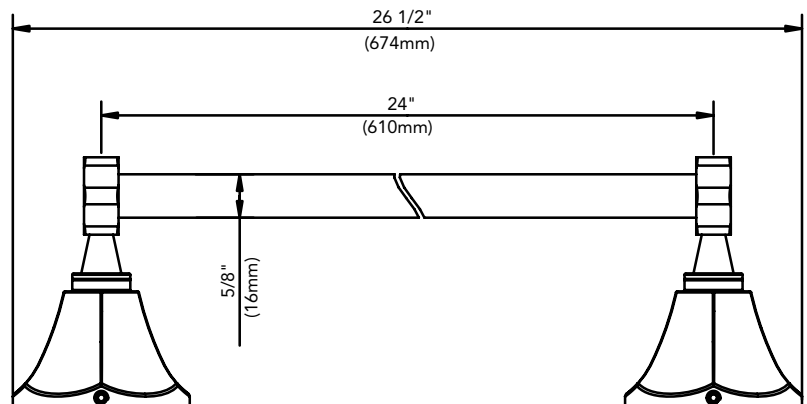

24" TOWEL BAR

Product Codes:

MIRBRKW24TBBN (brushed nickel)
MIRBRKW24TBCP (polished chrome)
MIRBRKW24TBORB (oil rubbed bronze)

See dimensional drawing on back

©2015 Ferguson Enterprises, Inc. All Rights Reserved 35760 Rev. 0915

MIRBRKW24TBBN (brushed nickel)
MIRBRKW24TBCP (polished chrome)
MIRBRKW24TBORB (oil rubbed bronze)

18" Towel Bar

24" Towel Bar

Note: All dimensions and specifications are nominal and may vary +/- 1/4". Use actual products for accuracy in critical situations.