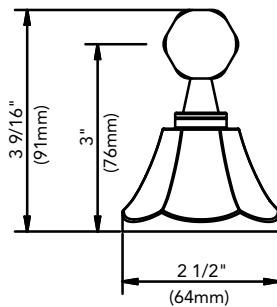

24" TOWEL BAR

Product Codes:

MIRBRKW24TBBN (brushed nickel)
MIRBRKW24TBCP (polished chrome)
MIRBRKW24TBORB (oil rubbed bronze)

See dimensional drawing on back

©2015 Ferguson Enterprises, Inc. All Rights Reserved 35760 Rev. 0915

MIRBRKW24TBBN (brushed nickel)
MIRBRKW24TBCP (polished chrome)
MIRBRKW24TBORB (oil rubbed bronze)

18" Towel Bar

24" Towel Bar

Note: All dimensions and specifications are nominal and may vary +/- 1/4". Use actual products for accuracy in critical situations.