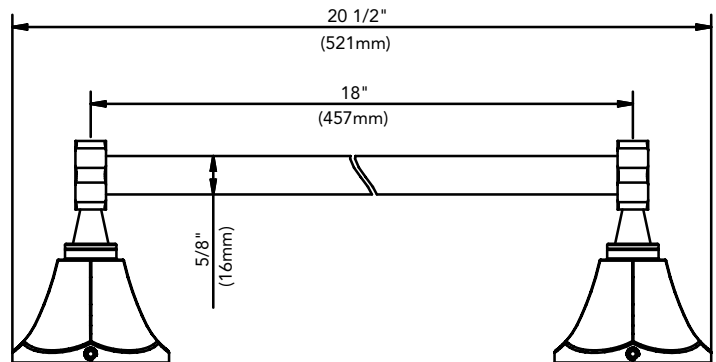

24" TOWEL BAR

Product Codes:

MIRBRKW24TBBN (brushed nickel)
MIRBRKW24TBCP (polished chrome)
MIRBRKW24TBORB (oil rubbed bronze)

See dimensional drawing on back

©2015 Ferguson Enterprises, Inc. All Rights Reserved 35760 Rev. 0915

MIRBRKW24TBBN (brushed nickel)
MIRBRKW24TBCP (polished chrome)
MIRBRKW24TBORB (oil rubbed bronze)

18" Towel Bar

24" Towel Bar

Note: All dimensions and specifications are nominal and may vary +/- 1/4". Use actual products for accuracy in critical situations.