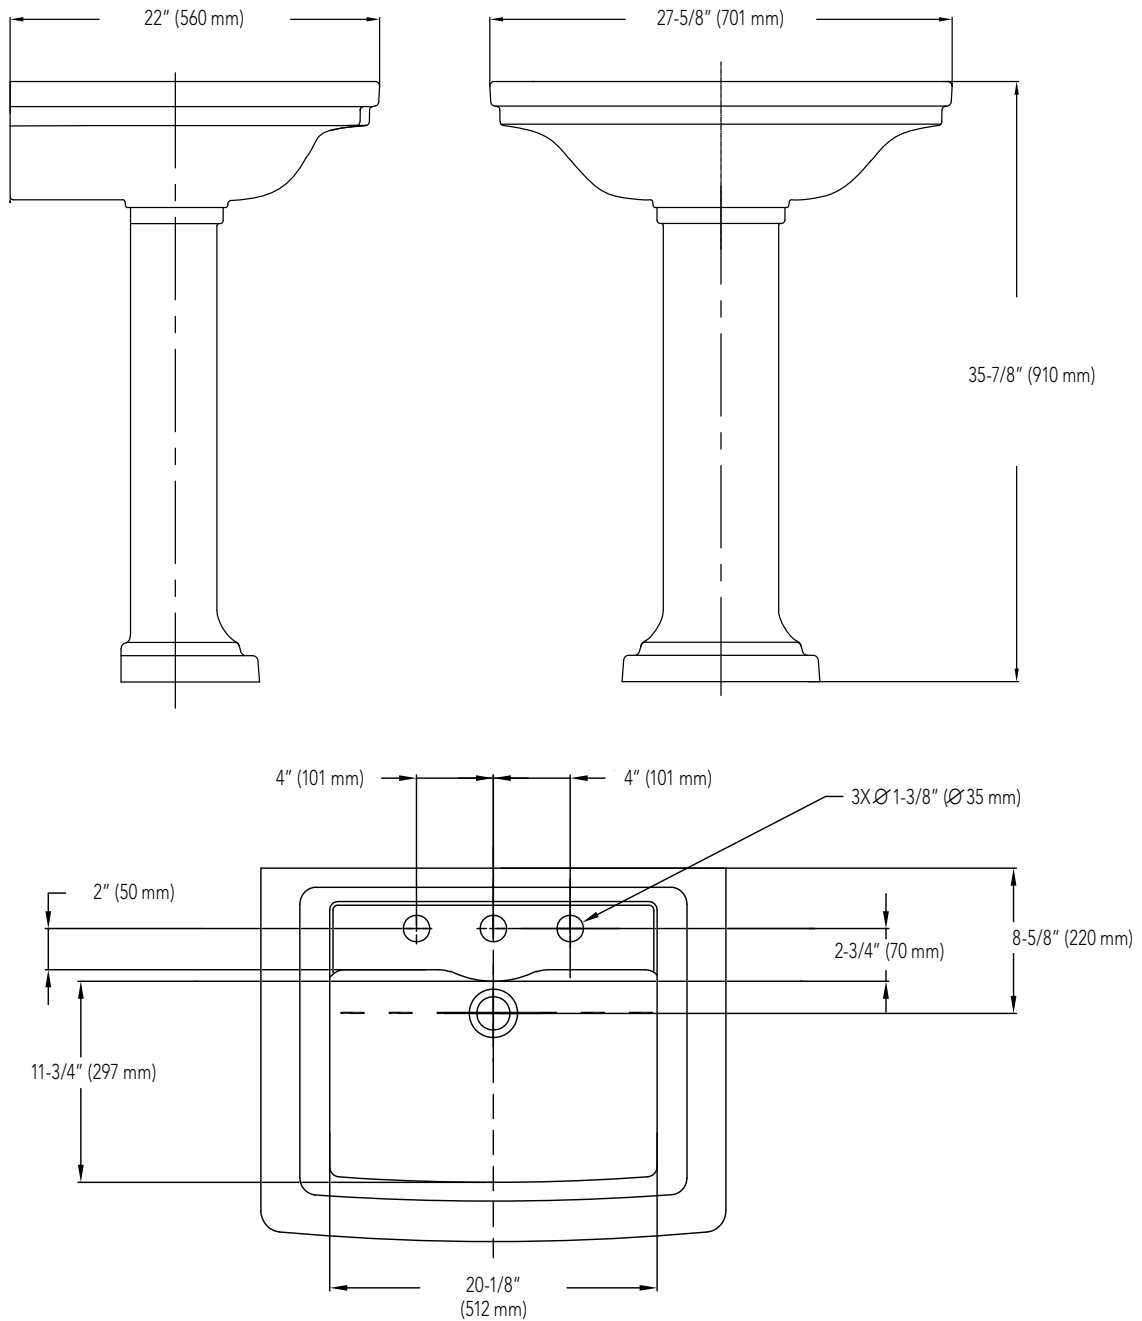

Mirabelle®**KEY WEST COLLECTION****PEDESTAL LAVATORY****Dimensions: 27-5/8" x 22"****Product Codes:**

MIRKW354AWH – 4" centers lavatory (white), MIRKW350AWH – pedestal (white)
MIRKW358AWH – 8" centers lavatory (white), MIRKW350AWH – pedestal (white)
MIRKW354ABS – 4" centers lavatory (biscuit), MIRKW350ABS – pedestal (biscuit)
MIRKW358ABS – 8" centers lavatory (biscuit), MIRKW350ABS – pedestal (biscuit)

- Vitreous china construction
- Wide and spacious basin for comfortable use
- Rear overflow
- Drilled for 4" centers or 8" widespread faucet
- 35-7/8" height for maximum comfort
- Mounting hardware included
- Installation, operating, care and maintenance instructions included
- 1 year limited warranty
- Meets ASME Standard: A112.19.2M
- cUPC /IAPMO listed

See dimensional drawing on back

© 2012 Ferguson Enterprises, Inc. All Rights Reserved 12608 07/12

Mirabelle®

KEY WEST COLLECTION

PEDESTAL LAVATORY

Product Codes:

MIRKW354AWH – 4" centers lavatory (white), MIRKW350AWH – pedestal (white)
MIRKW358AWH – 8" centers lavatory (white), MIRKW350AWH – pedestal (white)
MIRKW354ABS – 4" centers lavatory (biscuit), MIRKW350ABS – pedestal (biscuit)
MIRKW358ABS – 8" centers lavatory (biscuit), MIRKW350ABS – pedestal (biscuit)

Note: All dimensions and specifications are nominal and may vary +/- 1/4". Use actual products for accuracy in critical situations.