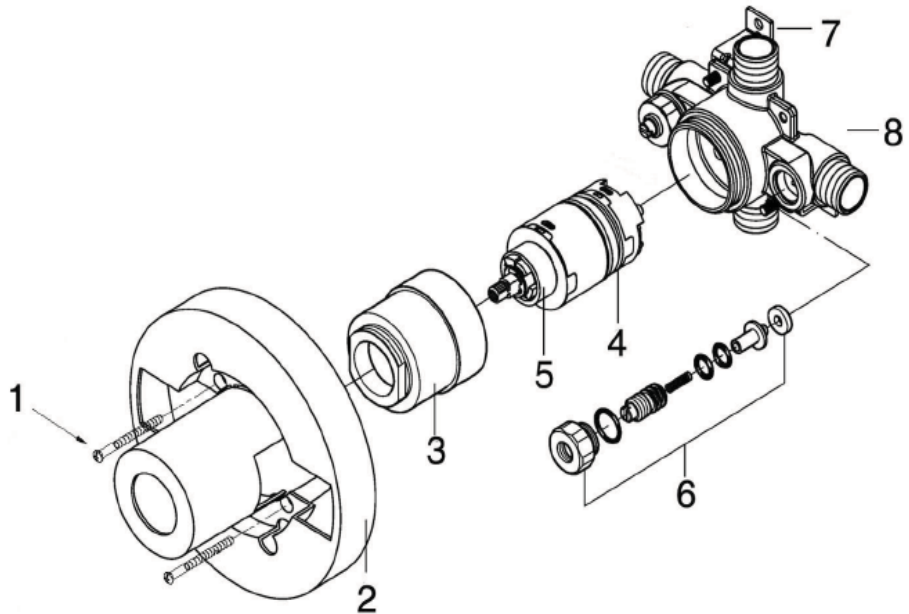

Parts Breakdown

Pressure Balance Tub & Shower Faucet Valve

MNO3001

MNO3001

Parts

No.	Part Name
1	Screw (#10-24UNC x 2.95"L)
2	ACF3001GRD
3	Sleeve
4	ACF3001CRT
5	Temperature limiting device - ACF3001TEMPWTY
6	Stop
7	Brass bracket
8	Cast bronze body