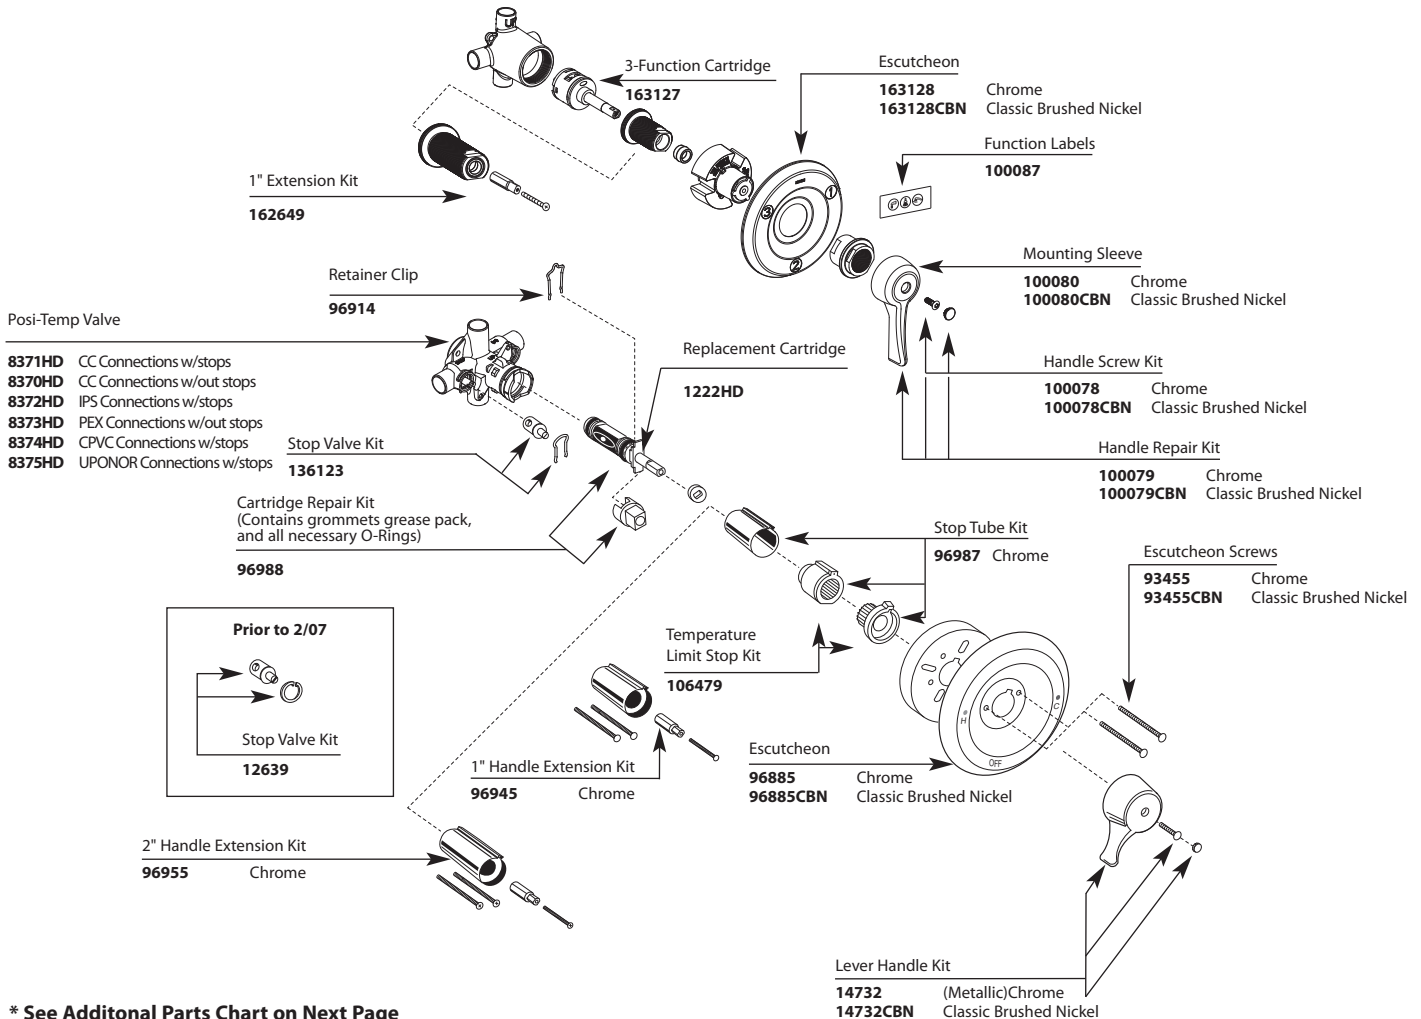

■ Order by Part Number *There is more than 1 version of this model.*  
*Page down to identify the version you have.*

COMMERCIAL TUB/SHOWER SYSTEMS								
MODEL	3-FUNCTION TRANSFER VALVE	HANDSHOWER	TUB SPOUT	SHOWERHEAD	VACUUM BREAKER	DROP ELL	SLIDE BAR	WALL BRACKET
8360 Three-Function Transfer Valve	X							
8370 Posi-Temp® Valve Control								
8375 Posi-Temp® Shower				X				
8389 Posi-Temp® Tub/Shower			X	X				
8341 Posi-Temp® Tub/Shower System	X	X	X		X	X	X	
8342 Posi-Temp® Shower System	X	X		X	X	X	X	
8343 Posi-Temp® Tub/Shower System	X	X	X	X	X	X	X	
8346 Posi-Temp® Hand Shower System		X			X	X	X	
8348 Posi-Temp® Hand Shower System		X			X	X		X
52710 Hand Shower System without Valve		X			X	X	X	
52715 Hand Shower System without Valve		X			X	X	X	
52740EP17 Three-Function Hand Shower System without Valve		X			X	X	X	

Models beginning in T are trim kits and do not include valve(s).

Models ending in CBN are identical to base but have a Classic Brushed Nickel finish.

\* See Additional Parts Chart on Next Page

■ Order by Part Number

Shower Arm & Flange

- A704** Chrome
- A704CBN** Classic Brushed Nickel

Shower Arm

- 10154** Chrome
- 10154CBN** Classic Brushed Nickel

Vacuum Breaker

- 52703** Chrome
- A714ST** Classic Brushed Nickel

Drop Ell

■ Order by Part Number

■ Order by Part Number

\* **Parts Chart**

Shower Head, Arm, Flange  
**12894**

Vacuum Breaker  
**52703**

Drop ell  
**A725**

Tub Spout  
**3804**

Clamp  
**100686**