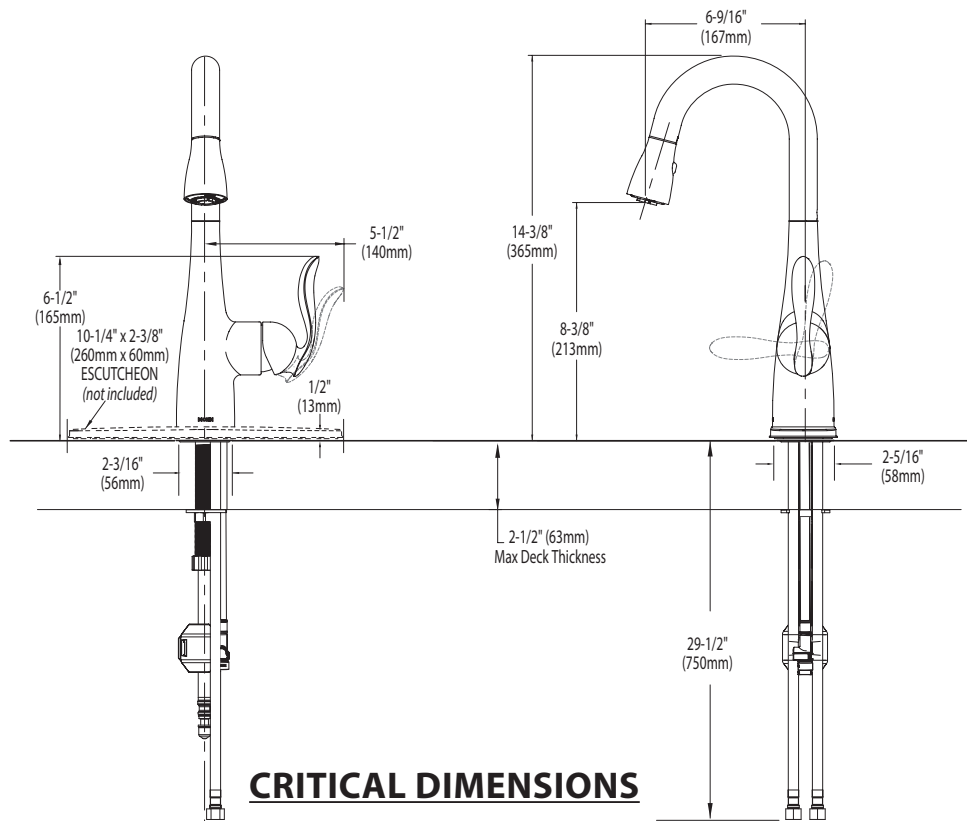

There is more than one version of this model.
Page down to identify the version you have.

Specifications

FAUCET DESCRIPTION

- Reflex™ pulldown system offers smooth operation, easy movement and secure docking
- Metal construction with various finishes identified by suffix
- Duralock® quick connect installation
- Pullout spray with 68" braided hose
- Flexible supply lines with 3/8" compression fittings
- High arc spout provides the perfect height and reach for prep sinks while the pulldown feature provides infinite maneuverability for food preparation tasks
- 360° rotating spout
- Optional 3-hole escutcheon available, p/n 141002

- Standard flow is limited to 1.5 gpm (5.7 L/min) at 60 psi

CARTRIDGE

- 1255™ Duralast™ cartridge for Single-Handle Faucets

STANDARDS

- Third party certified to IAPMO Green, ASME A112.18.1/CSA B125.1 and all applicable requirements referenced therein including NSF 61/9 & 372
- Meets CalGreen and Georgia SB370 requirements
- Complies with California Proposition 65 and with the Federal Safe Drinking Water Act
- The backflow protection system in the device consists of two independently operating check valves, a primary and a secondary which prevent backflow
- **ADA** ♿ for lever handle

ARBOR™
Single Handle High Arc
Pulldown Prep/Bar Faucet

Models: 5995 series

NOTE: THIS FAUCET IS DESIGNED TO BE INSTALLED THROUGH 1 OR 3 HOLES, 1-1/2" (38mm) MIN. DIA.

CRITICAL DIMENSIONS

(DO NOT SCALE)

FAUCET DESCRIPTION

- Reflex™ pulldown system offers smooth operation, easy movement and secure docking
- Metal construction with various finishes identified by suffix
- Quick connect installation
- Pullout spray with 68" braided hose
- Flexible supply lines with 3/8" compression fittings
- High arc spout provides the perfect height and reach for prep sinks while the pulldown feature provides infinite maneuverability for food preparation tasks
- 360° rotating spout