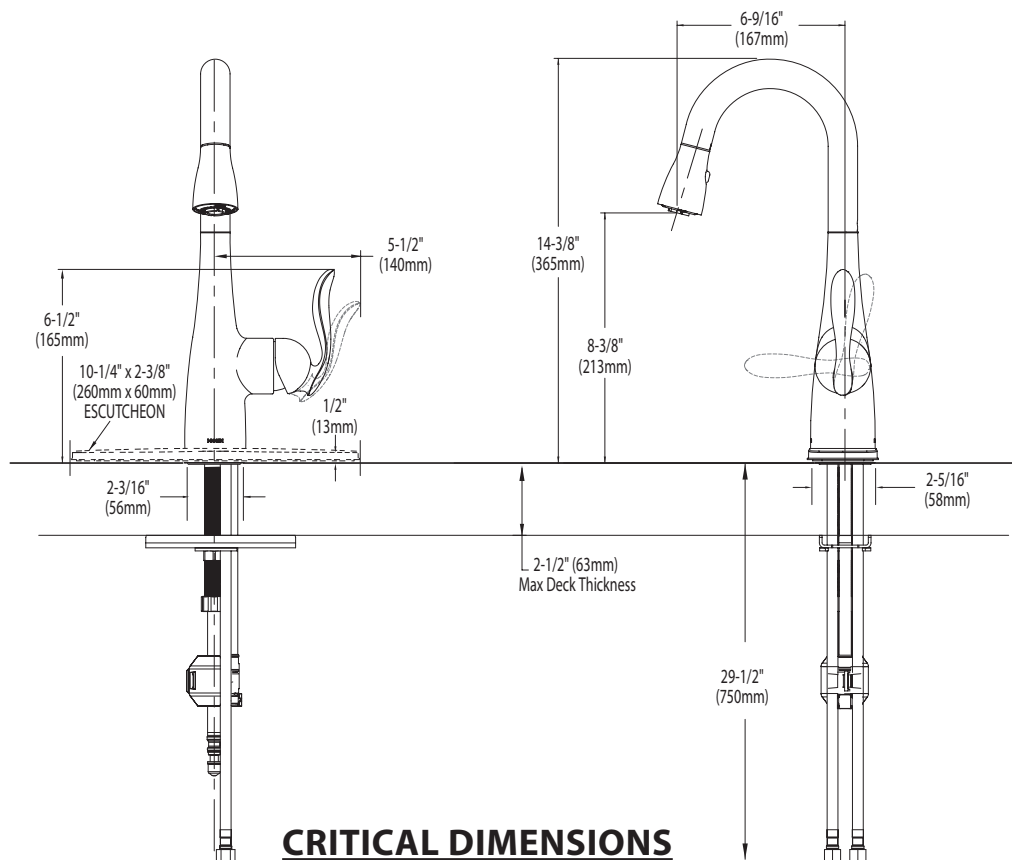

There is more than one version of this model.
Page down to identify the version you have.

Specifications

FAUCET DESCRIPTION

- Reflex™ pulldown system offers smooth operation, easy movement and secure docking
- Metal construction with various finishes identified by suffix
- Duralock® quick connect installation
- Pullout spray with 68" braided hose
- Flexible supply lines with 3/8" compression fittings
- High arc spout provides the perfect height and reach for prep sinks while the pulldown feature provides infinite maneuverability for food preparation tasks
- 360° rotating spout
- Optional 3-hole escutcheon available, p/n 141002

- Reflex™ pulldown system offers smooth operation, easy movement and secure docking
- Metal construction with various finishes identified by suffix
- Quick connect installation
- Pullout spray with 68" braided hose
- Flexible supply lines with 3/8" compression fittings
- High arc spout provides the perfect height and reach for prep sinks while the pulldown feature provides infinite maneuverability for food preparation tasks
- 360° rotating spout

- Flow is limited to 2.2. gpm (8.3 L/min) at 60 psi

CARTRIDGE

- 1255™ Duralast™ cartridge for Single-Handle Faucets

STANDARDS

- Third party certified to ASME A112.18.1/CSA B125.1 and all applicable requirements referenced therein including NSF 61/9 & 372
- Contains no more than 0.25% weighted average lead content
- Complies with California Proposition 65 and with the Federal Safe Drinking Water Act
- The backflow protection system in the device consists of two independently operating check valves, a primary and a secondary which prevent backflow
- **ADA** ♿ for lever handle

Models: CA5995 series

NOTE: THIS FAUCET IS DESIGNED TO BE INSTALLED THROUGH 1 OR 3 HOLES, 1-1/2" (38mm) MIN. DIA.

CRITICAL DIMENSIONS

(DO NOT SCALE)