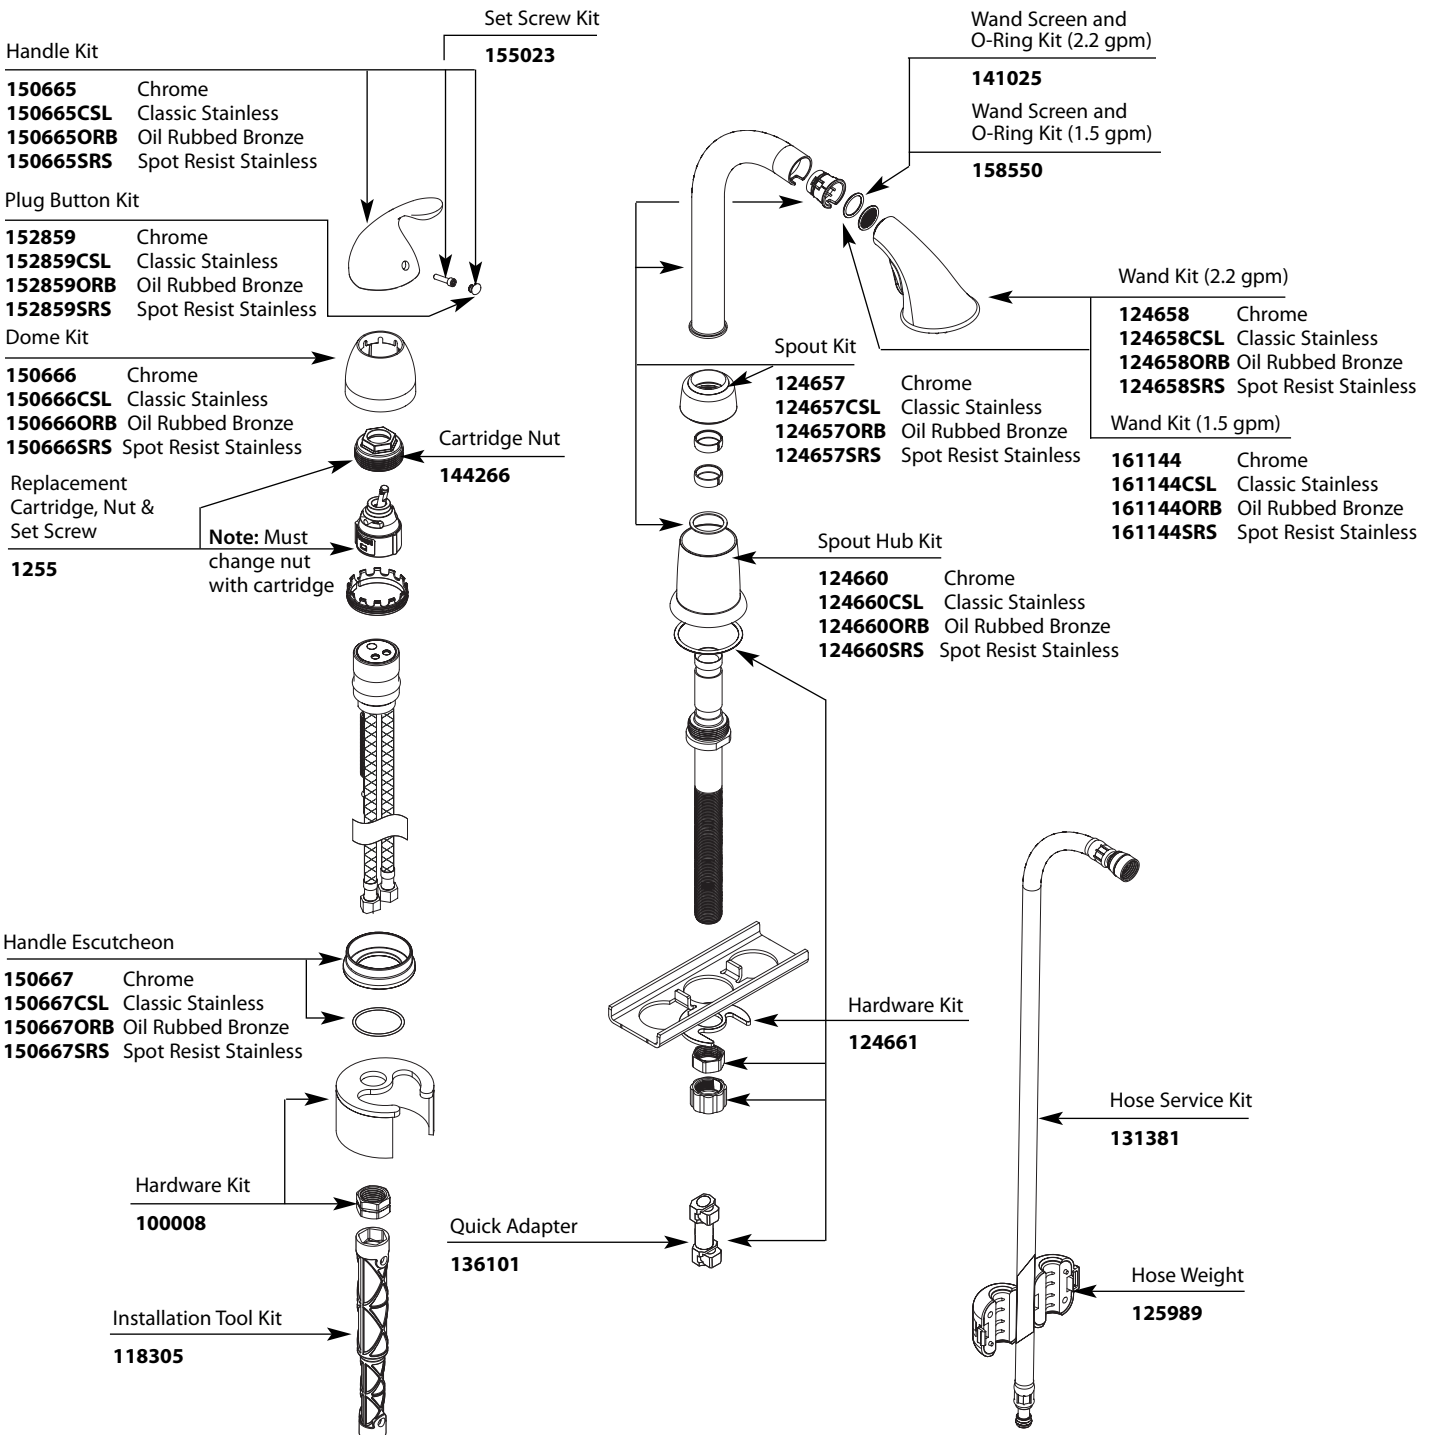

Buy it for looks. Buy it for life.®

Illustrated Parts

■ **Order by Part Number**

There is more than 1 version of this model.
Page down to identify the version you have.

Camerist™ Single Handle Pull-Down Bar Faucet		
MODEL	HANDLE	FINISH
5955	Lever	Chrome
5955CSL	Lever	Classic Stainless
5955ORB	Lever	Oil Rubbed Bronze
5955SRS	Lever	Spot Resist Stainless

Buy it for looks. Buy it for life.®

Illustrated Parts

Order by Part Number

There is more than 1 version of this model.
Page down to identify the version you have.

Camerist™ Single Handle Pull-Down Bar Faucet		
MODEL	HANDLE	FINISH
5955	Lever	Chrome
5955CSL	Lever	Classic Stainless
5955ORB	Lever	Oil Rubbed Bronze
5955SRS	Lever	Spot Resist Stainless

Retainer Clip
1883

Replacement Cartridge
1225

Spout Hub Kit

- 124660** Chrome
- 124660CSL** Classic Stainless
- 124660ORB** Oil Rubbed Bronze
- 124660SRS** Spot Resist Stainless
- 124660SL** Stainless

Hardware Kit
124661

Hose Weight
125989