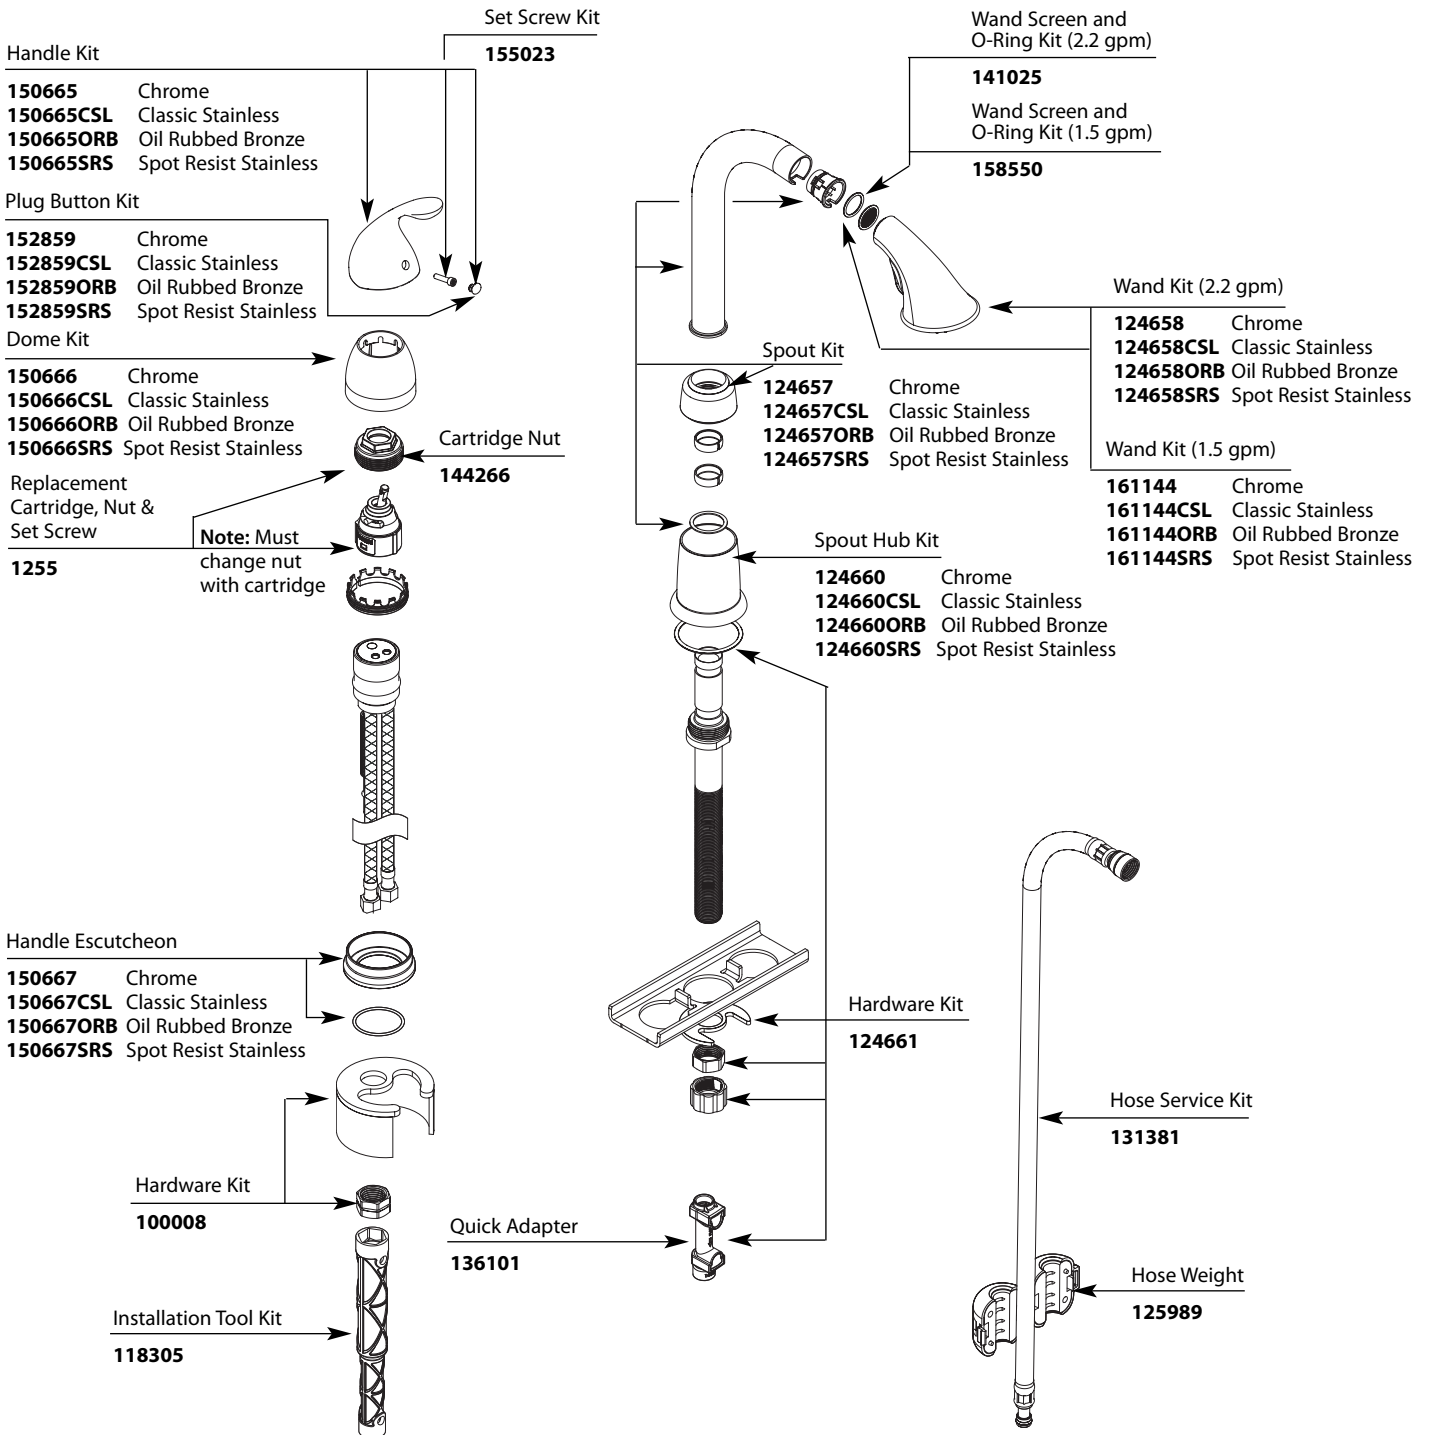

Buy it for looks. Buy it for life.®

Illustrated Parts

■ **Order by Part Number**

There is more than 1 version of this model.
Page down to identify the version you have.

Camerist™ Single Handle Pull-Down Bar Faucet		
MODEL	HANDLE	FINISH
5955	Lever	Chrome
5955CSL	Lever	Classic Stainless
5955ORB	Lever	Oil Rubbed Bronze
5955SRS	Lever	Spot Resist Stainless

Buy it for looks. Buy it for life.®

Illustrated Parts

Order by Part Number

There is more than 1 version of this model.
Page down to identify the version you have.

Camerist™ Single Handle Pull-Down Bar Faucet		
MODEL	HANDLE	FINISH
5955	Lever	Chrome
5955CSL	Lever	Classic Stainless
5955ORB	Lever	Oil Rubbed Bronze
5955SRS	Lever	Spot Resist Stainless

Retainer Clip
1883

Replacement Cartridge
1225

Spout Hub Kit

- 124660** Chrome
- 124660CSL** Classic Stainless
- 124660ORB** Oil Rubbed Bronze
- 124660SRS** Spot Resist Stainless
- 124660SL** Stainless

Hardware Kit
124661

Hose Weight
125989