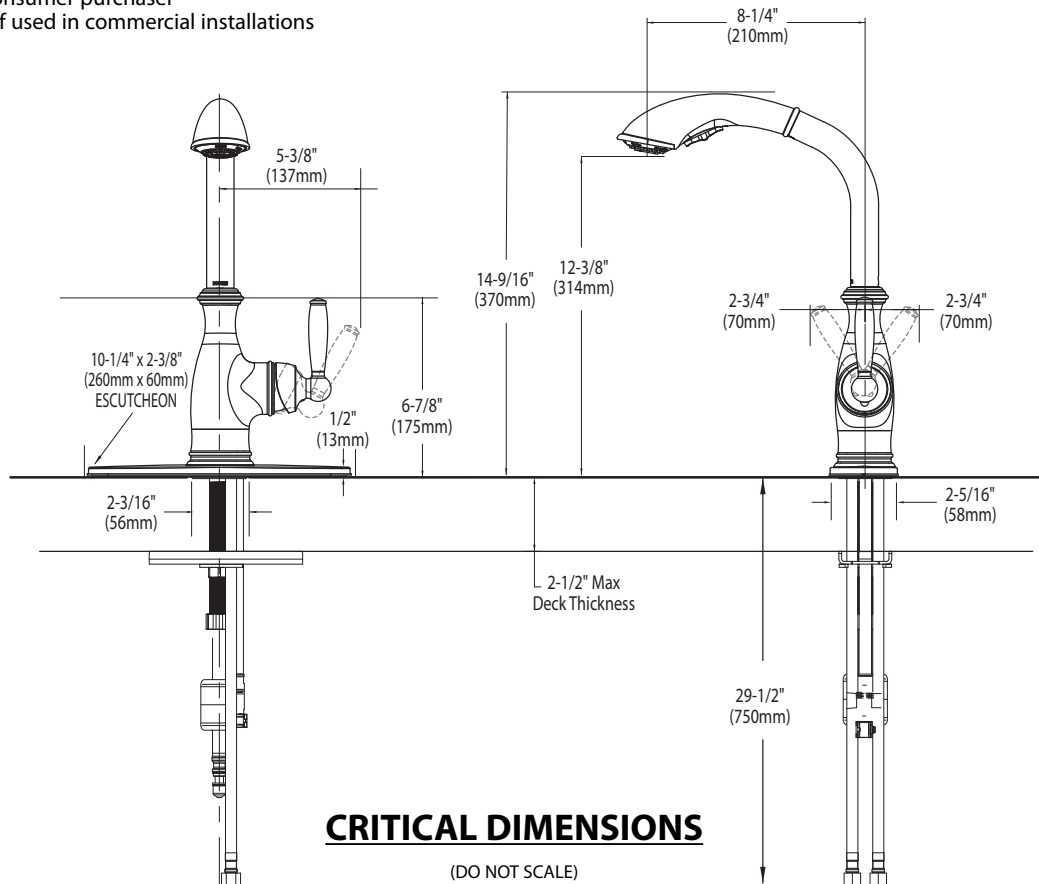

Buy it for looks. Buy it for life.®

Specifications

FAUCET DESCRIPTION

- Reflex™ pulldown system offers smooth operation, easy movement and secure docking
- Metal construction with various finishes identified by suffix
- Hydrolock® quick connect installation
- Pullout spray with 68" braided hose
- Flexible supply lines with 3/8" compression fittings
- High arc spout provides height and reach to fill or clean large pots while pull out wand provides the maneuverability for cleaning or rinsing
- 360° rotating spout provides ability to install handle on either side

OPERATION

- Lever style handle
- Temperature controlled by 100° arc of handle travel
- Operates with less than 5 lbs. of force
- Operates in stream or spray mode in the pullout or retracted position
- When filling a vessel outside the sink, the pause feature conveniently stops the flow of water as the wand passes over the counter top

FLOW

- Flow is limited to 1.5 gpm (5.7 L/min) at 60 psi

CARTRIDGE

- 1255™ Duralast™ cartridge for Single-Handle Faucets

STANDARDS

- Third party certified to IAPMO Green, ASME A112.18.1/CSA B125.1 and all applicable requirements referenced therein including NSF 61/9
- Meets CalGreen and Georgia SB370 requirements
- Complies with California Proposition 65 and with the Federal Safe Drinking Water Act
- The backflow protection system in the device consists of two independently operating check valves, a primary and a secondary which prevent backflow

Models: 7285 series

NOTE: THIS FAUCET IS DESIGNED TO BE INSTALLED THRU 1 OR 3 HOLES, 1-1/2" (38mm) MIN. DIA.

TO ORDER PARTS CALL: 1-800-BUY-MOEN

www.moen.com