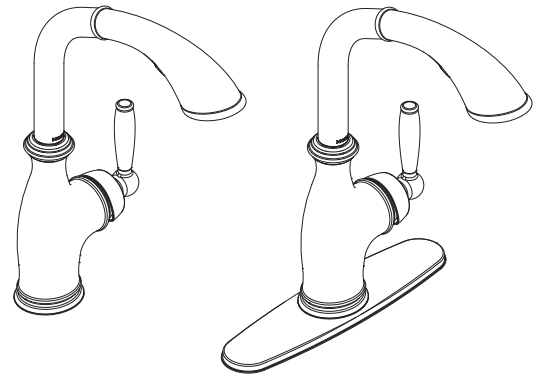

OPERATION

- Lever style handle
- Temperature controlled by 100° arc of handle travel
- Operates with less than 5 lbs. of force
- Operates in stream or spray mode in the pullout or retracted position
- When filling a vessel outside the sink, the pause feature conveniently stops the flow of water as the wand passes over the counter top

FLOW

- Flow is limited to 1.5 gpm (5.7 L/min) at 60 psi

CARTRIDGE

- 1255™ Duralast™ cartridge for Single-Handle Faucets

STANDARDS

- Third party certified to IAPMO Green, ASME A112.18.1/CSA B125.1 and all applicable requirements referenced therein including NSF 61/9
- Meets CalGreen and Georgia SB370 requirements
- Complies with California Proposition 65 and with the Federal Safe Drinking Water Act
- The backflow protection system in the device consists of two independently operating check valves, a primary and a secondary which prevent backflow

- ADA for lever handle

WARRANTY

- Lifetime limited warranty against leaks, drips and finish defects to the original consumer purchaser
- 5 year warranty if used in commercial installations

BRANTFORD™ Single Handle High Arc Pulldown Kitchen Faucet

Models: 7285 series

NOTE: THIS FAUCET IS DESIGNED TO BE INSTALLED THRU 1 OR 3 HOLES, 1-1/2" (38mm) MIN. DIA.