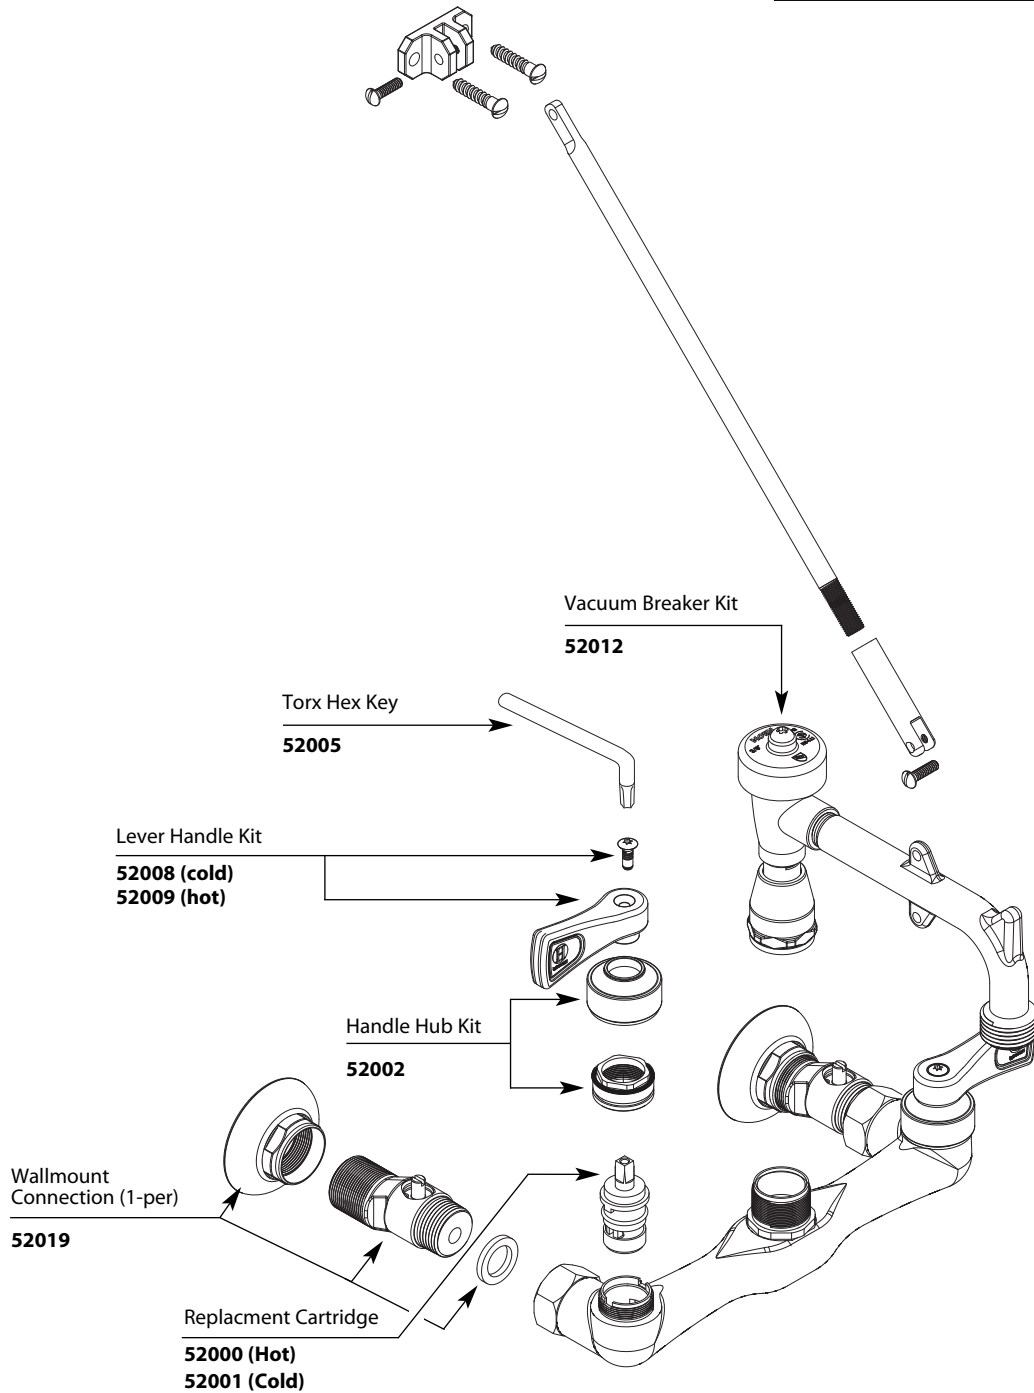

■ Order by Part Number

*There is more than 1 version of this model.  
Page down to identify the version you have.*

Two-Handle Wall Mount Faucet		
MODEL	HANDLE	FINISH
8124	Lever	Chrome

■ Order by Part Number

# Illustrated Parts

Two-Handle Wall Mount Faucet		
<u>MODEL</u>	<u>HANDLE</u>	<u>FINISH</u>
8124	Lever	Chrome