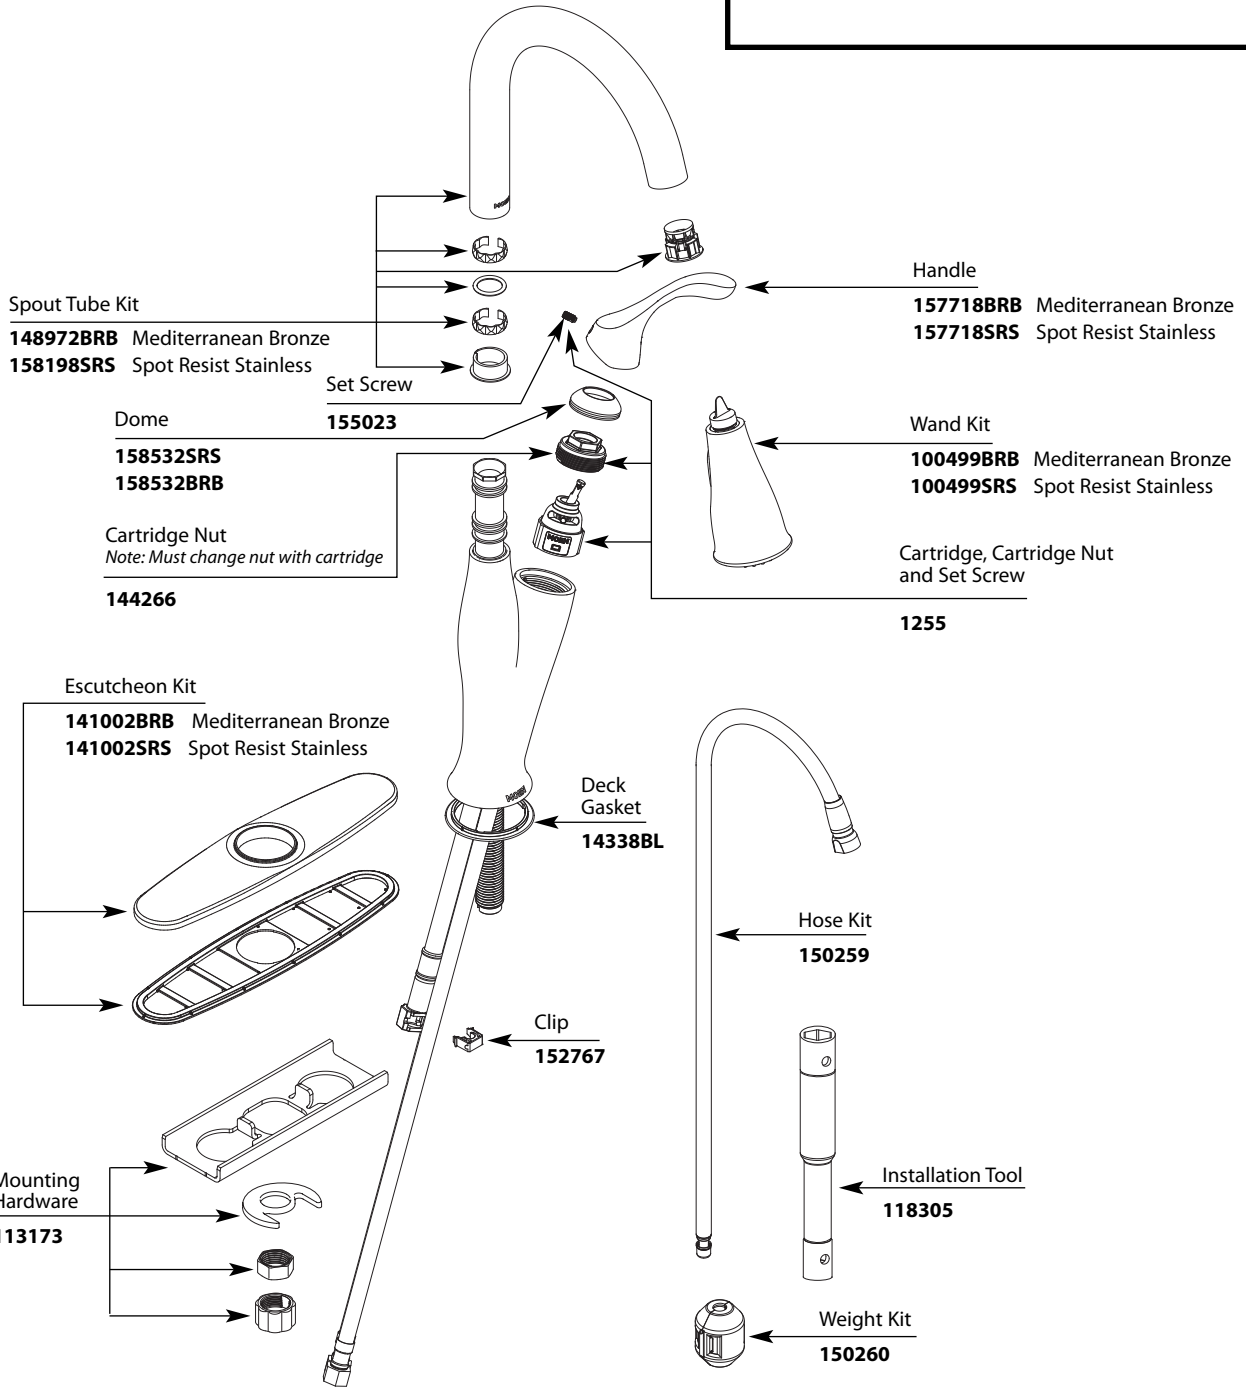

Buy it for looks. Buy it for life.®

■ Order by Part Number

There is more than 1 version of this model.
Page down to identify the version you have.

Illustrated Parts

BENTON		
Single-Handle High Arc Pull Out Kitchen Faucet		
MODEL	HANDLE	FINISH
87211BRB	Lever	Mediterranean Bronze
87211SRS	Lever	Spot Resist Stainless

Buy it for looks. Buy it for life.®

■ Order by Part Number

Illustrated Parts

BENTON		
Single-Handle High Arc Pull Out Kitchen Faucet		
MODEL	HANDLE	FINISH
87211BRB	Lever	Mediterranean Bronze
87211SRS	Lever	Spot Resist Stainless