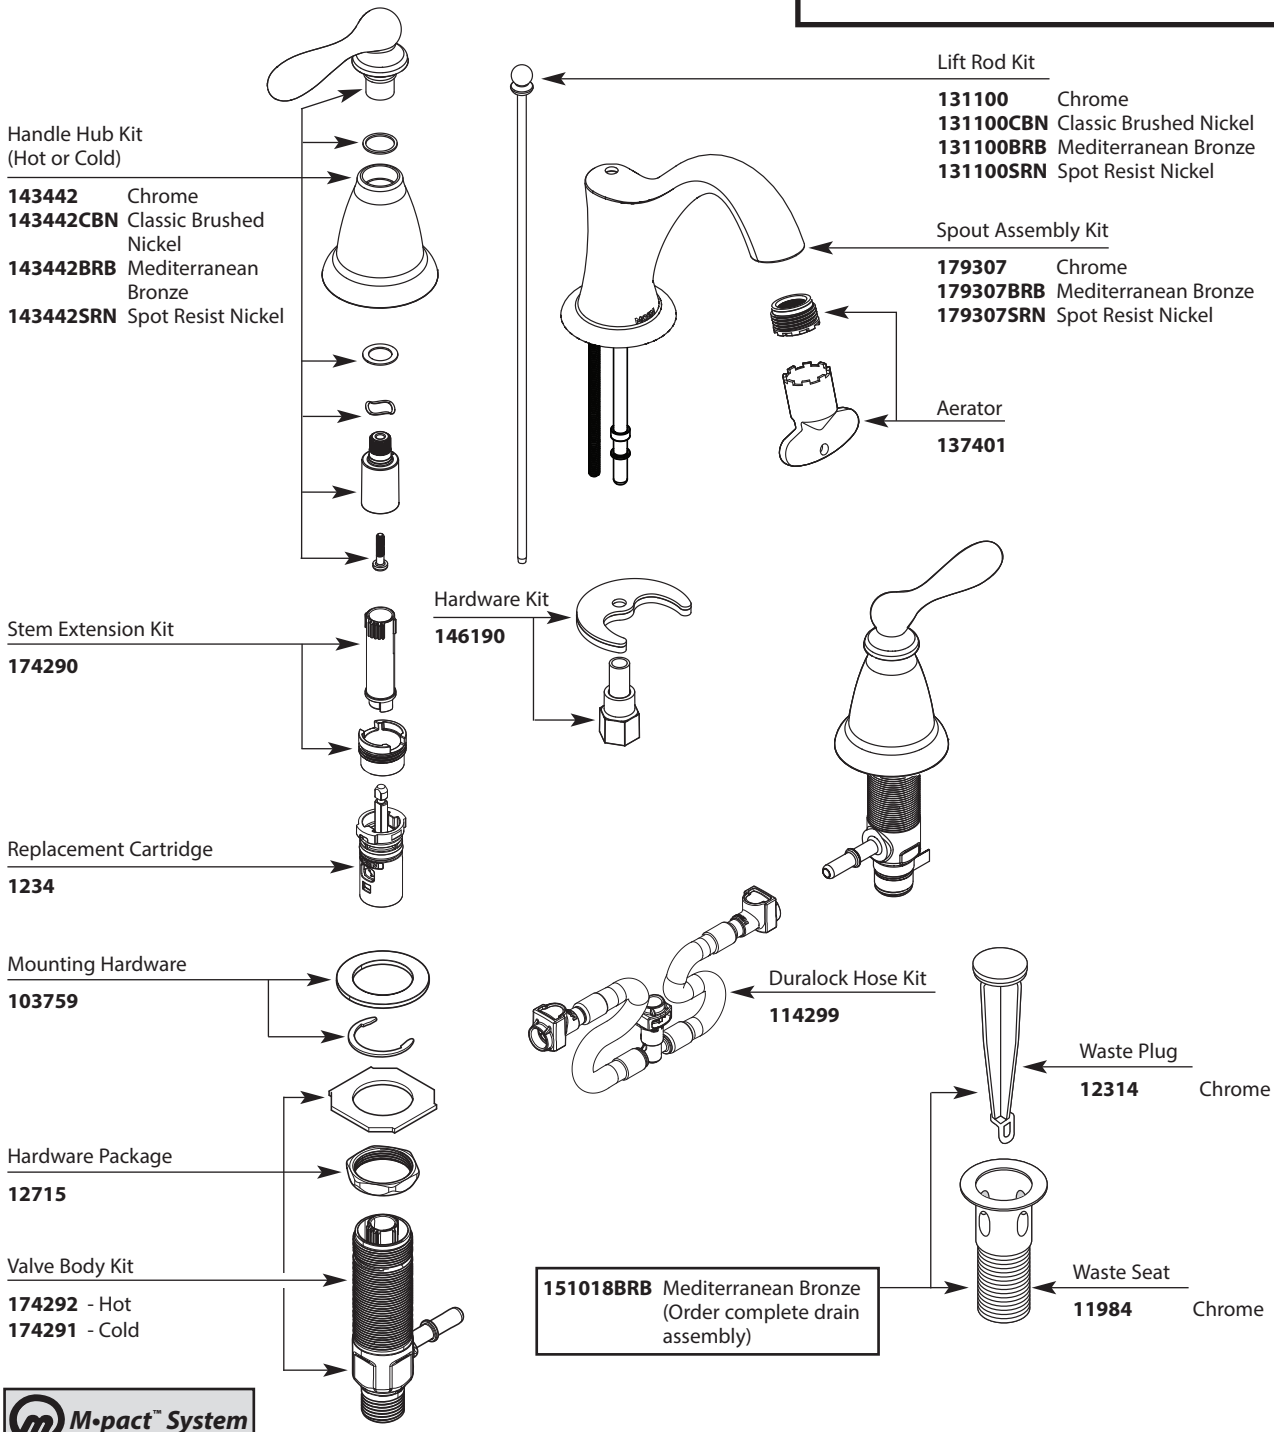

Buy it for looks. Buy it for life.®

■ Order by Part Number

Illustrated Parts

*There is more than 1 version of this model.
Page down to identify the version you have.*

Caldwell™ Two-Handle Widespread Lavatory Faucet		
MODEL	HANDLE	FINISH
CA84440	Lever	Chrome
CA84440CBN	Lever	Classic Brushed Nickel
CA84440BRB	Lever	Mediterranean Bronze
CA84440SRN	Lever	Spot Resist Nickel

Buy it for looks. Buy it for life.®

Illustrated Parts

■ Order by Part Number

*There is more than 1 version of this model.
Page down to identify the version you have.*

Caldwell™ Two-Handle Widespread Lavatory Faucet		
MODEL	HANDLE	FINISH
CA84440	Lever	Chrome
CA84440CBN	Lever	Classic Brushed Nickel
CA84440BRB	Lever	Mediterranean Bronze
CA84440SRN	Lever	Spot Resist Nickel

Buy it for looks. Buy it for life.®

Illustrated Parts

■ Order by Part Number

Caldwell™
Two-Handle Widespread Lavatory Faucet

MODEL	HANDLE	FINISH
CA84440	Lever	Chrome
CA84440CBN	Lever	Classic Brushed Nickel
CA84440BRB	Lever	Mediterranean Bronze
CA84440SRN	Lever	Spot Resist Nickel