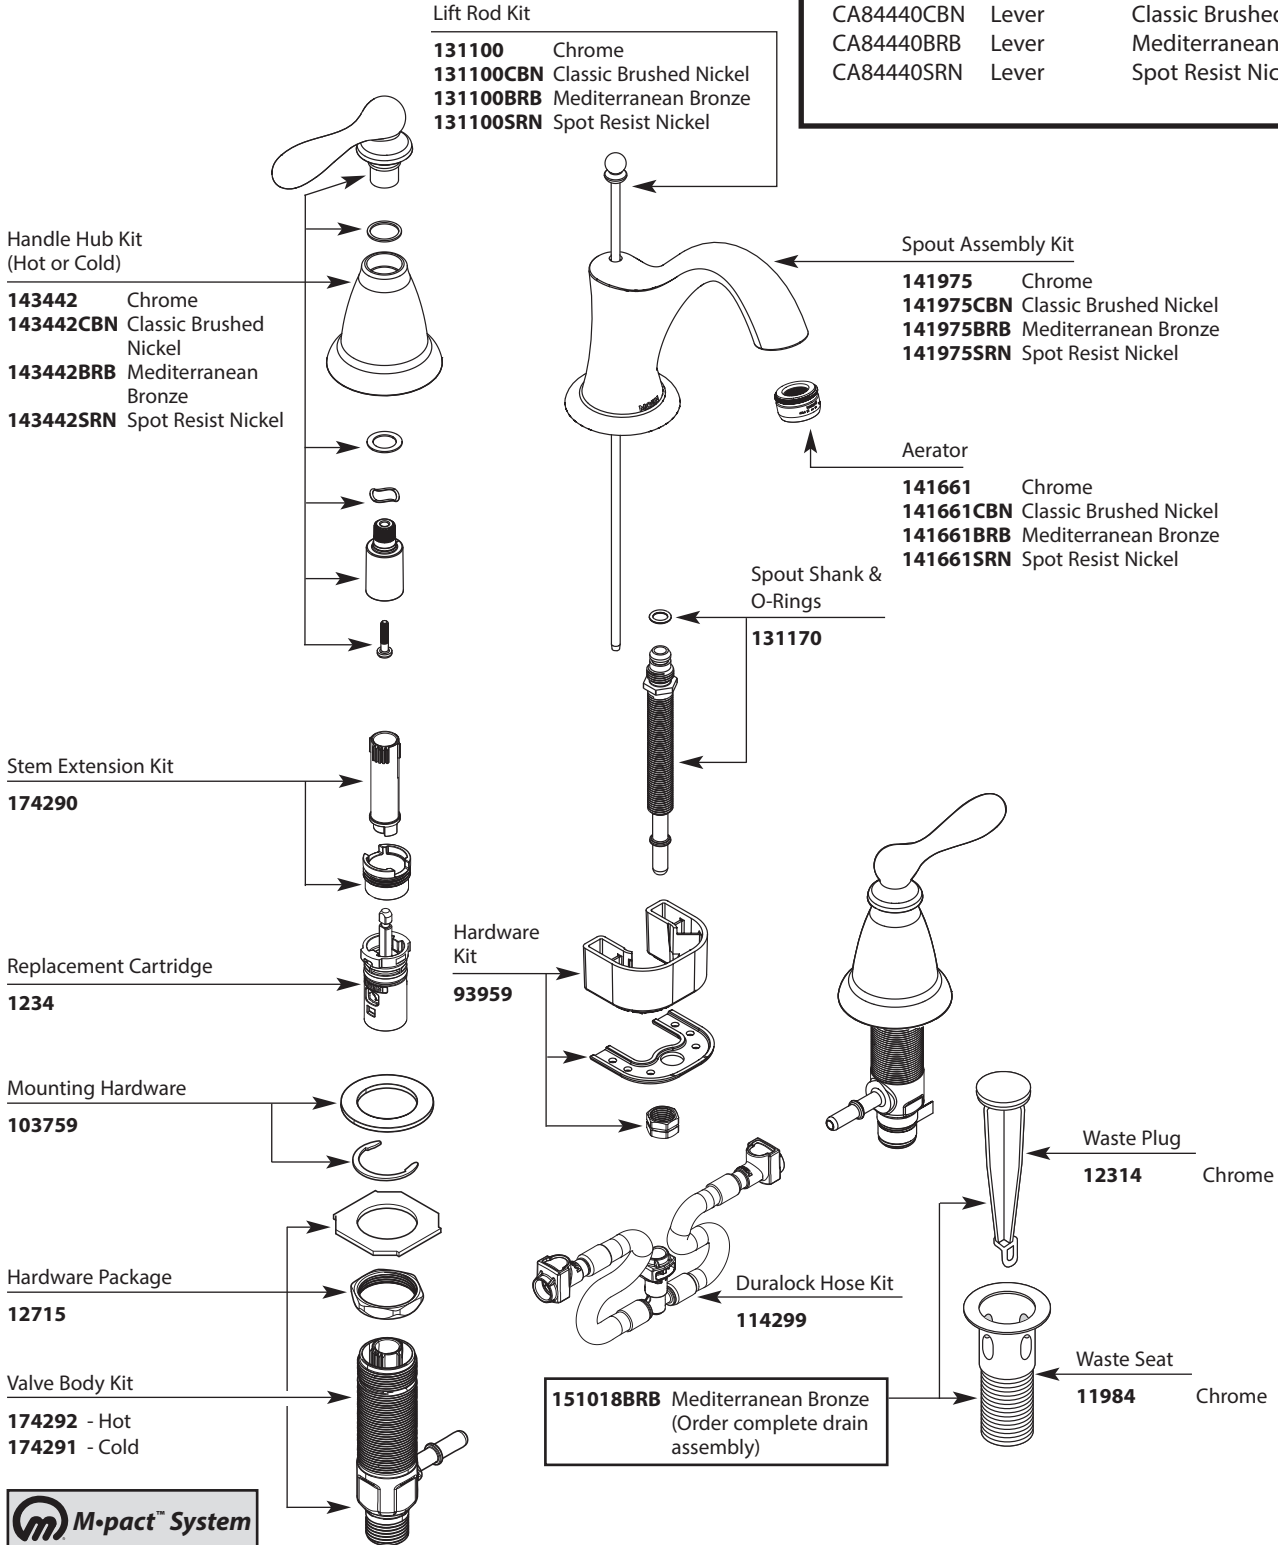

Buy it for looks. Buy it for life.®

■ Order by Part Number

Illustrated Parts

*There is more than 1 version of this model.
Page down to identify the version you have.*

Caldwell™ Two-Handle Widespread Lavatory Faucet		
MODEL	HANDLE	FINISH
CA84440	Lever	Chrome
CA84440CBN	Lever	Classic Brushed Nickel
CA84440BRB	Lever	Mediterranean Bronze
CA84440SRN	Lever	Spot Resist Nickel

Buy it for looks. Buy it for life.®

Illustrated Parts

■ Order by Part Number

*There is more than 1 version of this model.
Page down to identify the version you have.*

Caldwell™ Two-Handle Widespread Lavatory Faucet		
MODEL	HANDLE	FINISH
CA84440	Lever	Chrome
CA84440CBN	Lever	Classic Brushed Nickel
CA84440BRB	Lever	Mediterranean Bronze
CA84440SRN	Lever	Spot Resist Nickel

Buy it for looks. Buy it for life.®

Illustrated Parts

■ Order by Part Number

Caldwell™
Two-Handle Widespread Lavatory Faucet

MODEL	HANDLE	FINISH
CA84440	Lever	Chrome
CA84440CBN	Lever	Classic Brushed Nickel
CA84440BRB	Lever	Mediterranean Bronze
CA84440SRN	Lever	Spot Resist Nickel