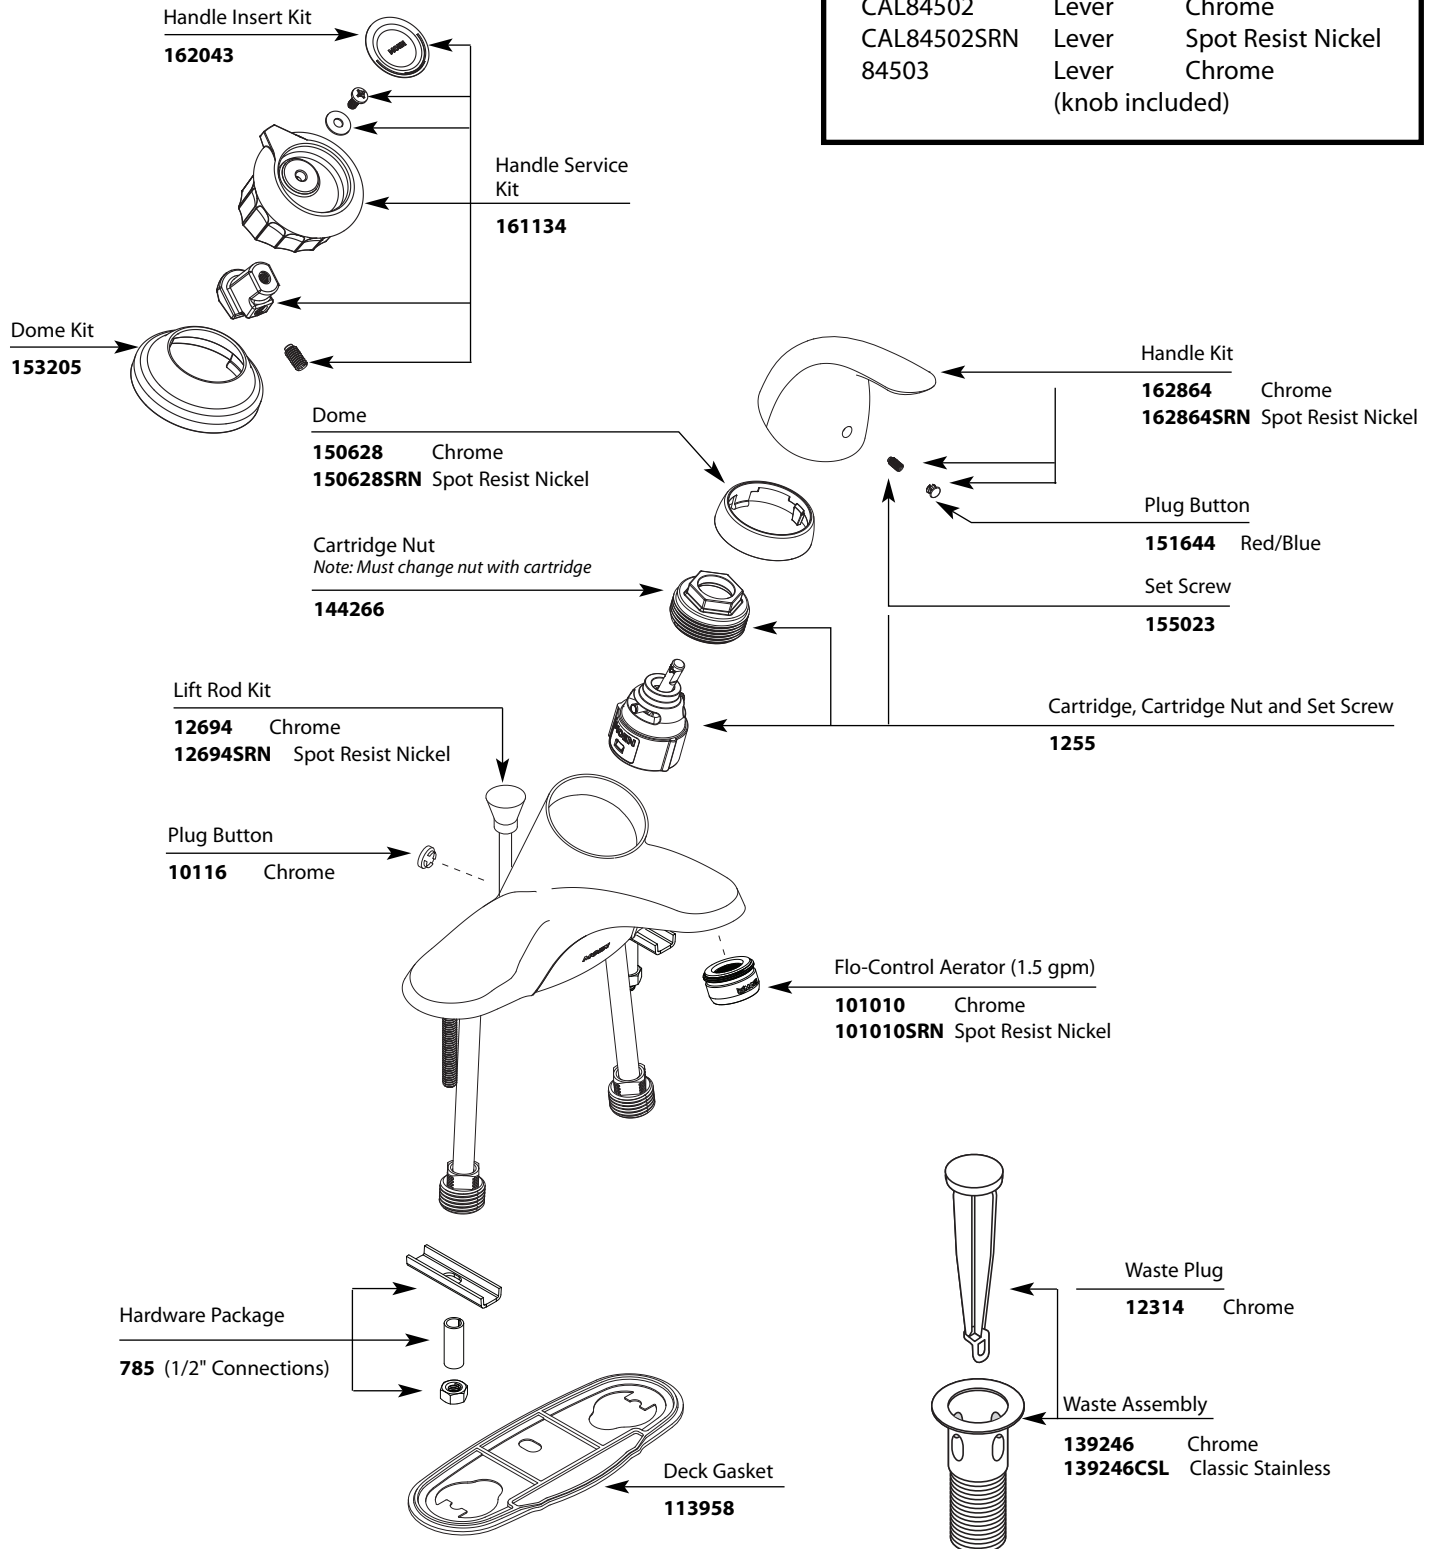

Buy it for looks. Buy it for life.®

Illustrated Parts

Order by Part Number

There is more than 1 version of this model.
Page down to identify the version you have.

Single-Handle Lavatory Faucet		
MODEL	TYPE	FINISH
CAL84500	Lever	Chrome (less waste)
CAL84502	Lever	Chrome
CAL84502SRN	Lever	Spot Resist Nickel
84503	Lever	Chrome (knob included)

Buy it for looks. Buy it for life.®

■ Order by Part Number

Illustrated Parts

Single-Handle Lavatory Faucet		
MODEL	TYPE	FINISH
CAL84500	Lever	Chrome (less waste)
CAL84502	Lever	Chrome
CAL84502SRN	Lever	Spot Resist Nickel