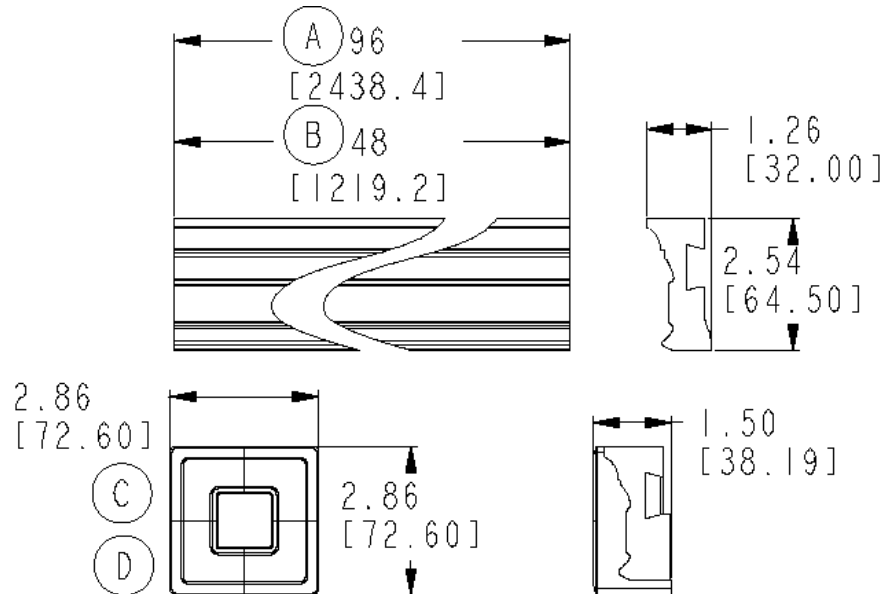

Mirrorscapes Technical Specification

5000 Series

Stock Numbers:

- q **MS5048 – 4’ Decorative Straight (1 pair)**
BN = Brushed Nickel Finish
CH = Chrome Finish
ORB = Oil Rubbed Bronze Finish
- q **MS5096 – 8’ Decorative Straight (1 pair)**
BN = Brushed Nickel Finish
CH = Chrome Finish
ORB = Oil Rubbed Bronze Finish
- q **MC5000 – Decorative Corners (4 corners)**
BN = Brushed Nickel Finish
CH = Chrome Finish
ORB = Oil Rubbed Bronze Finish
- q **ME5055 – Decorative Extensions (2 extensions)**
BN = Brushed Nickel Finish
CH = Chrome Finish
ORB = Oil Rubbed Bronze Finish

Dimensions:

Installation Instructions:

1. Remove backing to expose adhesive on mounting brackets.
2. Position corner template on the mirror.
3. Guided by corner template, secure corner mounting bracket to mirror.
4. Once mounting bracket is secured, remove corner template.
5. Repeat for all corners.
6. Center straight template at edge of mirror.
7. Guided by straight template, secure straight mounting bracket to mirror.
8. Once mounting bracket is secured, remove straight mounting template.
9. Repeat on all sides of mirror.
10. Attach decorative corners onto corner mounting brackets.
11. With a marker, trace a line on the mirror along the inner edges of the corner brackets.
12. Remove decorative corners.
13. Measure between marked lines to determine lengths of straight pieces.
14. Cut straight pieces to measurements made in step 13.
15. Press straight pieces onto mounting brackets.
16. Press decorative corners onto mounting brackets.

Materials:

5000 series straights are wood.
Corners are wood. Mounting brackets are ABS plastic.

Cleaning Instructions:

To preserve the fine finish of this product, clean only with a soft cloth. Do not use commercial or abrasive cleaners.