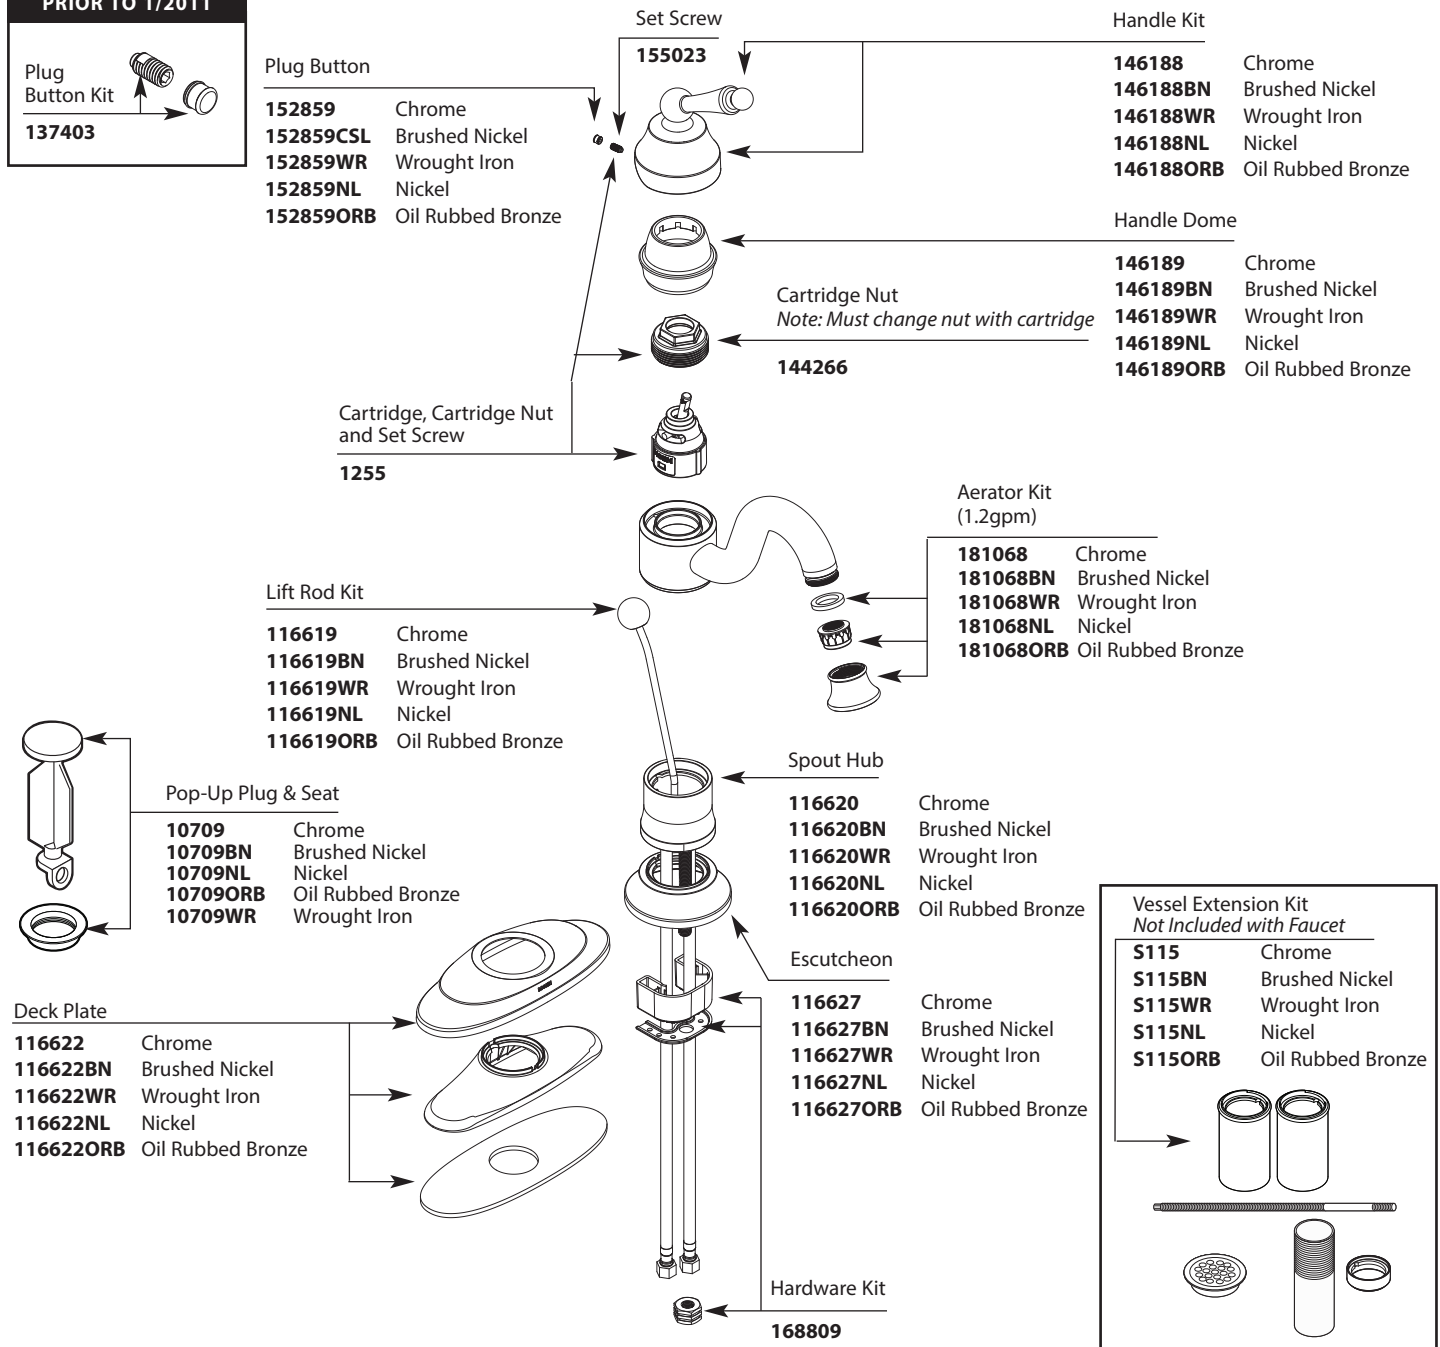

Buy it for looks. Buy it for life.®

■ Order by Part Number

Illustrated Parts

WATERHILL™ One-Handle Lavatory Faucet		
MODEL	TYPE	FINISH
S411	Lever	Chrome
S411BN	Lever	Brushed Nickel
S411WR	Lever	Wrought Iron
S411NL	Lever	Nickel
S411ORB	Lever	Oil Rubbed Bronze

**HANDLE PLUG BUTTON
PRIOR TO 1/2011**

Plug Button Kit
137403