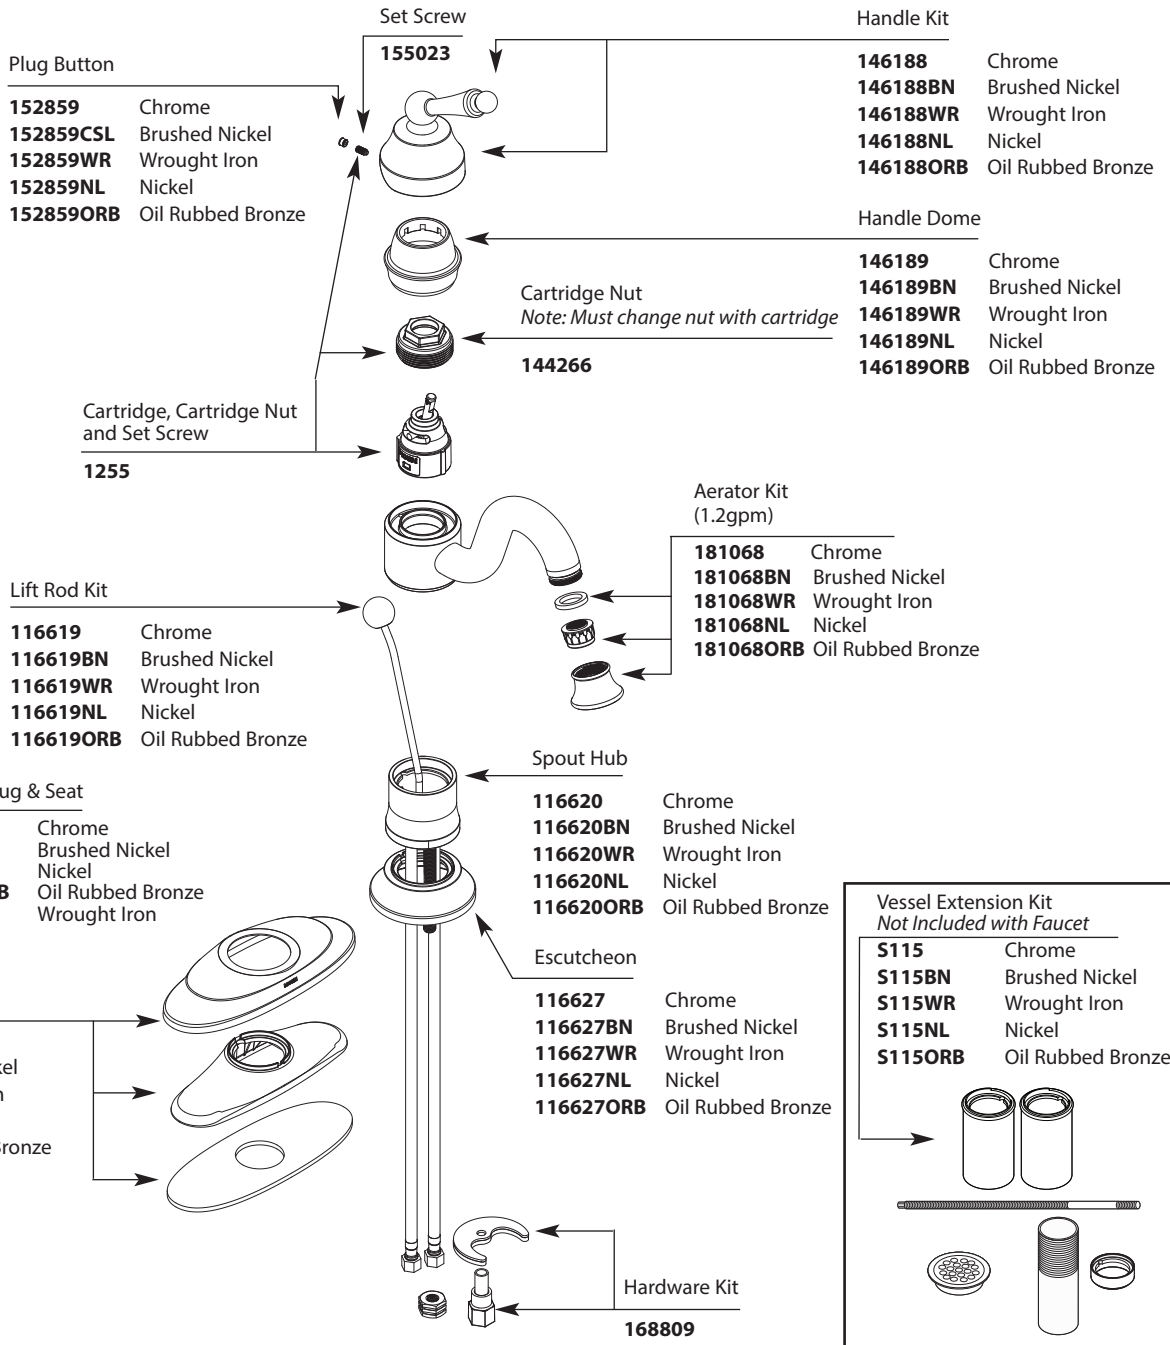

# Illustrated Parts

■ Order by Part Number

There is more than 1 version of this model.  
Page down to identify the version you have.

WATERHILL™ One-Handle Lavatory Faucet		
MODEL	TYPE	FINISH
S411	Lever	Chrome
S411BN	Lever	Brushed Nickel
S411WR	Lever	Wrought Iron
S411NL	Lever	Nickel
S411ORB	Lever	Oil Rubbed Bronze

**HANDLE PLUG BUTTON  
PRIOR TO 1/2011**

Plug Button Kit  
**137403**

Buy it for looks. Buy it for life.®

■ Order by Part Number

# Illustrated Parts

<b>WATERHILL™ One-Handle Lavatory Faucet</b>		
<b>MODEL</b>	<b>TYPE</b>	<b>FINISH</b>
S411	Lever	Chrome
S411BN	Lever	Brushed Nickel
S411WR	Lever	Wrought Iron
S411NL	Lever	Nickel
S411ORB	Lever	Oil Rubbed Bronze

# Illustrated Parts

■ Order by Part Number

**WATERHILL™**  
**One-Handle Lavatory Faucet**

MODEL	TYPE	FINISH
S411	Lever	Chrome
S411BN	Lever	Brushed Nickel
S411WR	Lever	Wrought Iron
S411NL	Lever	Nickel
S411ORB	Lever	Oil Rubbed Bronze