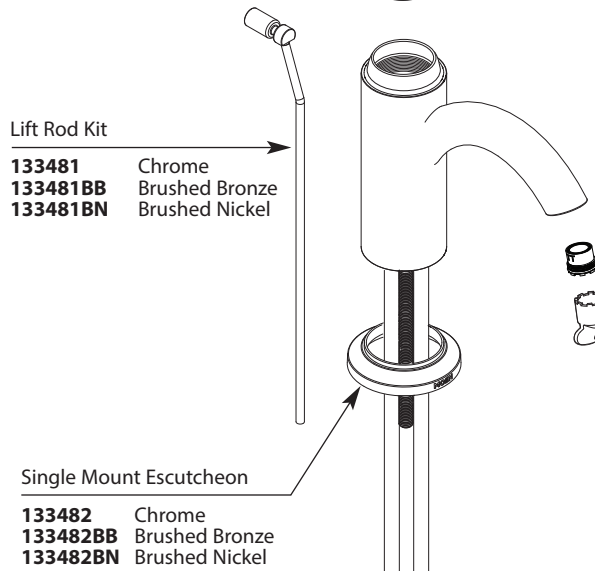

Buy it for looks. Buy it for life.®

■ Order by Part Number

*There is more than 1 version of this model.
Page down to identify the version you have.*

Illustrated Parts

Icon™ Single-Handle Lavatory		
MODELS	FINISH	
S6500	Chrome	
S6500BB	Brushed Bronze	
S6500BN	Brushed Nickel	
S6500HC	Chrome	With Red & Blue Indicators
S6500HCBN	Brushed Nickel	With Red & Blue Indicators

**HANDLE PLUG BUTTON
PRIOR TO 1/2011**

Plug Button Kit
137403

Option

Handle Kit with Red & Blue Indicators
158494 Chrome
158494BN Brushed Nickel

Vessel Extension Kit - Not included with faucet

Vessel Extension Kit
A1717 Chrome
A1717BB Brushed Bronze
A1717BN Brushed Nickel

Illustrated Parts

■ Order by Part Number

Icon™ Single-Handle Lavatory		
MODELS	FINISH	
S6500	Chrome	
S6500BB	Brushed Bronze	
S6500BN	Brushed Nickel	
S6500HC	Chrome	With Red & Blue Indicators
S6500HCBN	Brushed Nickel	With Red & Blue Indicators