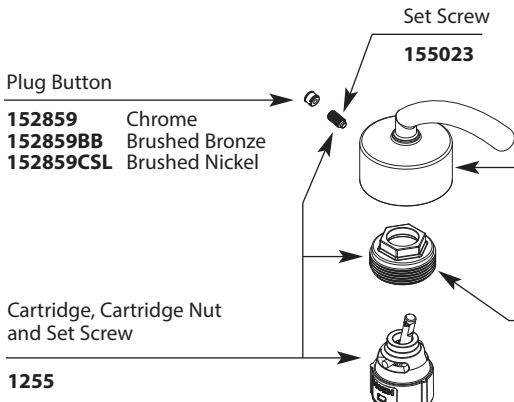

Buy it for looks. Buy it for life.®

■ Order by Part Number

*There is more than 1 version of this model.
Page down to identify the version you have.*

Illustrated Parts

Icon™ Single-Handle Lavatory		
MODELS	FINISH	
S6500	Chrome	
S6500BB	Brushed Bronze	
S6500BN	Brushed Nickel	
S6500HC	Chrome	With Red & Blue Indicators
S6500HCBN	Brushed Nickel	With Red & Blue Indicators

**HANDLE PLUG BUTTON
PRIOR TO 1/2011**

Plug Button Kit
137403

Option

Handle Kit with Red & Blue Indicators
158494 Chrome
158494BN Brushed Nickel

Vessel Extension Kit - Not included with faucet

Vessel Extension Kit
A1717 Chrome
A1717BB Brushed Bronze
A1717BN Brushed Nickel

Waste Nut & Seal

Plug Button
133484 Chrome
133484BB Brushed Bronze
133484BN Brushed Nickel

Grid Strainer
125752 Chrome
125752BN Brushed Nickel

MOEN, EXP. INT. 3/00/01/05/15/25

Buy it for looks. Buy it for life.®