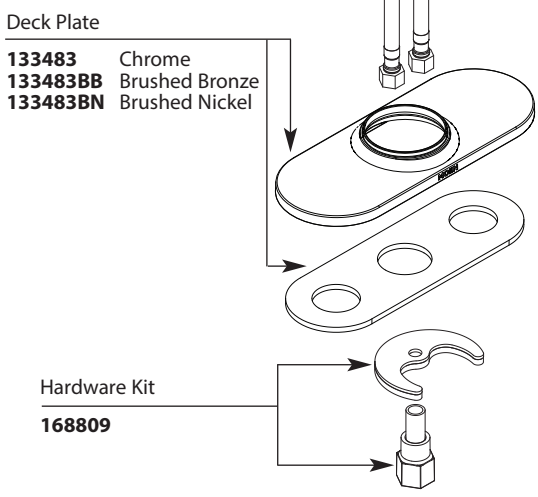

Buy it for looks. Buy it for life.®

■ Order by Part Number

*There is more than 1 version of this model.
Page down to identify the version you have.*

Illustrated Parts

Icon™ Single-Handle Lavatory		
MODELS	FINISH	
S6500	Chrome	
S6500BB	Brushed Bronze	
S6500BN	Brushed Nickel	
S6500HC	Chrome	With Red & Blue Indicators
S6500HCBN	Brushed Nickel	With Red & Blue Indicators

**HANDLE PLUG BUTTON
PRIOR TO 1/2011**

Plug Button Kit
137403

Option

Handle Kit with Red & Blue Indicators
158494 Chrome
158494BN Brushed Nickel

Vessel Extension Kit - Not included with faucet

Vessel Extension Kit
A1717 Chrome
A1717BB Brushed Bronze
A1717BN Brushed Nickel

Waste Nut & Seal

Plug Button
133484 Chrome
133484BB Brushed Bronze
133484BN Brushed Nickel

Grid Strainer
125752 Chrome
125752BN Brushed Nickel

MOEN, EXP. INT. 3/00/01/05/15/25

Buy it for looks. Buy it for life.®

Illustrated Parts

■ Order by Part Number

Icon™ Single-Handle Lavatory		
MODELS	FINISH	
S6500	Chrome	
S6500BB	Brushed Bronze	
S6500BN	Brushed Nickel	
S6500HC	Chrome	With Red & Blue Indicators
S6500HCBN	Brushed Nickel	With Red & Blue Indicators