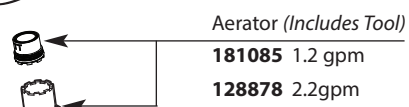

**HANDLE PLUG BUTTON
PRIOR TO 1/2011**

Plug Button Kit
137403

Option

Handle Kit with Red & Blue Indicators
158494 Chrome
158494BN Brushed Nickel