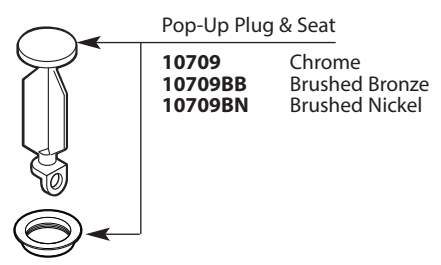

Buy it for looks. Buy it for life.®

■ Order by Part Number

*There is more than 1 version of this model.
Page down to identify the version you have.*

Illustrated Parts

Icon™ Single-Handle Lavatory		
MODELS	FINISH	
S6500	Chrome	
S6500BB	Brushed Bronze	
S6500BN	Brushed Nickel	
S6500HC	Chrome	With Red & Blue Indicators
S6500HCBN	Brushed Nickel	With Red & Blue Indicators

**HANDLE PLUG BUTTON
PRIOR TO 1/2011**

Plug Button Kit
137403

Option

Handle Kit with Red & Blue Indicators
158494 Chrome
158494BN Brushed Nickel

Vessel Extension Kit - Not included with faucet

Vessel Extension Kit
A1717 Chrome
A1717BB Brushed Bronze
A1717BN Brushed Nickel