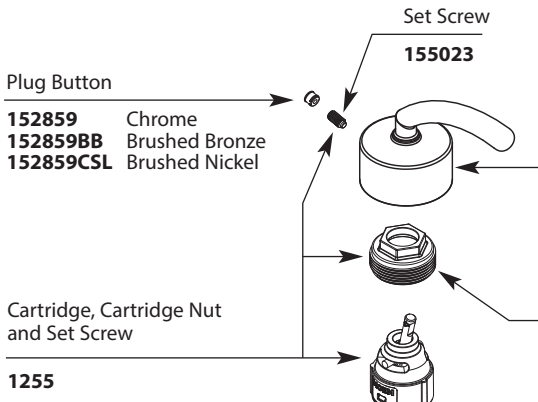

**HANDLE PLUG BUTTON
PRIOR TO 1/2011**

Plug Button Kit
137403

Option

Handle Kit with Red & Blue Indicators
158494 Chrome
158494BN Brushed Nickel

Vessel Extension Kit - Not included with faucet

Vessel Extension Kit
A1717 Chrome
A1717BB Brushed Bronze
A1717BN Brushed Nickel

Waste Nut & Seal

Plug Button
133484 Chrome
133484BB Brushed Bronze
133484BN Brushed Nickel

Grid Strainer
125752 Chrome
125752BN Brushed Nickel

MOEN, EXP. INT. 3/00/01/05/15/25

Buy it for looks. Buy it for life.®

Illustrated Parts

■ Order by Part Number

Icon™ Single-Handle Lavatory		
MODELS	FINISH	
S6500	Chrome	
S6500BB	Brushed Bronze	
S6500BN	Brushed Nickel	
S6500HC	Chrome	With Red & Blue Indicators
S6500HCBN	Brushed Nickel	With Red & Blue Indicators