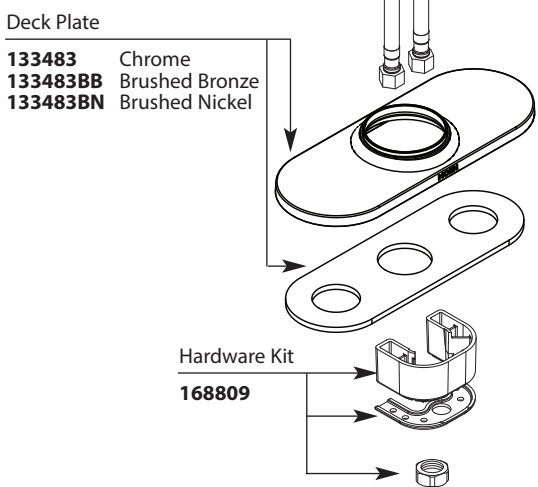

Buy it for looks. Buy it for life.®

■ Order by Part Number

*There is more than 1 version of this model.
Page down to identify the version you have.*

Illustrated Parts

Icon™ Single-Handle Lavatory		
MODELS	FINISH	
S6500	Chrome	
S6500BB	Brushed Bronze	
S6500BN	Brushed Nickel	
S6500HC	Chrome	With Red & Blue Indicators
S6500HCBN	Brushed Nickel	With Red & Blue Indicators

**HANDLE PLUG BUTTON
PRIOR TO 1/2011**

Plug Button Kit
137403

Option

Handle Kit with Red & Blue Indicators
158494 Chrome
158494BN Brushed Nickel

Vessel Extension Kit - Not included with faucet

Vessel Extension Kit
A1717 Chrome
A1717BB Brushed Bronze
A1717BN Brushed Nickel

Illustrated Parts

■ Order by Part Number

Icon™ Single-Handle Lavatory		
MODELS	FINISH	
S6500	Chrome	
S6500BB	Brushed Bronze	
S6500BN	Brushed Nickel	
S6500HC	Chrome	With Red & Blue Indicators
S6500HCBN	Brushed Nickel	With Red & Blue Indicators