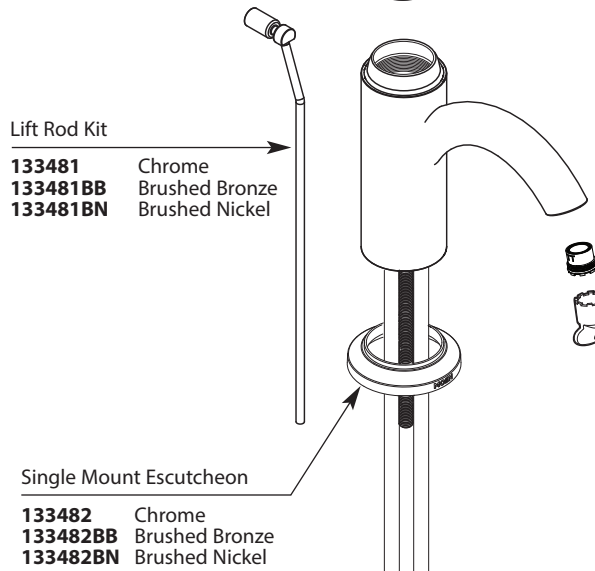

**HANDLE PLUG BUTTON
PRIOR TO 1/2011**

Plug Button Kit
137403

Option

Handle Kit with Red & Blue Indicators
158494 Chrome
158494BN Brushed Nickel

Vessel Extension Kit - Not included with faucet

Vessel Extension Kit
A1717 Chrome
A1717BB Brushed Bronze
A1717BN Brushed Nickel

Illustrated Parts

■ Order by Part Number

Icon™ Single-Handle Lavatory		
MODELS	FINISH	
S6500	Chrome	
S6500BB	Brushed Bronze	
S6500BN	Brushed Nickel	
S6500HC	Chrome	With Red & Blue Indicators
S6500HCBN	Brushed Nickel	With Red & Blue Indicators

Waste Nut & Seal

Plug Button
133484 Chrome
133484BB Brushed Bronze
133484BN Brushed Nickel

Grid Strainer
125752 Chrome
125752BN Brushed Nickel

MOEN, EXP. INT. 3/00/12/15

Buy it for looks. Buy it for life.®