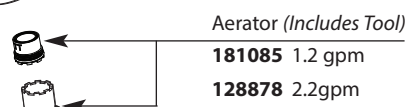

Vessel Extension Kit - Not included with faucet

Vessel Extension Kit
A1717 Chrome
A1717BB Brushed Bronze
A1717BN Brushed Nickel

Waste Nut & Seal

Plug Button
133484 Chrome
133484BB Brushed Bronze
133484BN Brushed Nickel

Grid Strainer
125752 Chrome
125752BN Brushed Nickel

MOEN, EXP. INT. 3/00/01/05/15/25