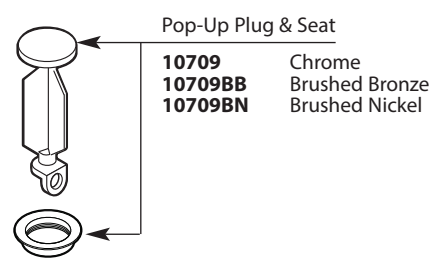

Buy it for looks. Buy it for life.®

■ Order by Part Number

*There is more than 1 version of this model.
Page down to identify the version you have.*

Illustrated Parts

Icon™ Single-Handle Lavatory		
MODELS	FINISH	
S6500	Chrome	
S6500BB	Brushed Bronze	
S6500BN	Brushed Nickel	
S6500HC	Chrome	With Red & Blue Indicators
S6500HCBN	Brushed Nickel	With Red & Blue Indicators

**HANDLE PLUG BUTTON
PRIOR TO 1/2011**

Plug Button Kit
137403

Option

Handle Kit with Red & Blue Indicators
158494 Chrome
158494BN Brushed Nickel

Vessel Extension Kit - Not included with faucet

Vessel Extension Kit
A1717 Chrome
A1717BB Brushed Bronze
A1717BN Brushed Nickel

Illustrated Parts

■ Order by Part Number

Icon™ Single-Handle Lavatory		
MODELS	FINISH	
S6500	Chrome	
S6500BB	Brushed Bronze	
S6500BN	Brushed Nickel	
S6500HC	Chrome	With Red & Blue Indicators
S6500HCBN	Brushed Nickel	With Red & Blue Indicators