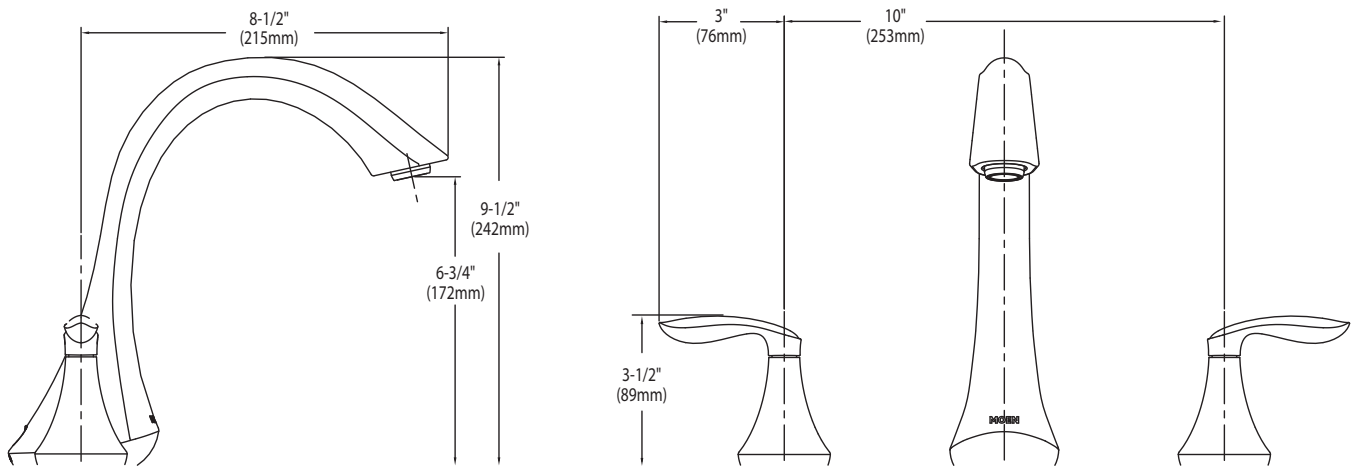

OPERATION

- Lever style handles
- Rotate hot side handle counterclockwise to open (clockwise to close) and the cold side handle clockwise to open and (counterclockwise to close)

STANDARDS

- Third party certified to ASME A112.18./CSA B-125.1, and all applicable requirements referenced therein

Models: T943 series

Valves: 4792, 4793, 4794, 4796, 4797, 4798

CRITICAL DIMENSIONS

(DO NOT SCALE)