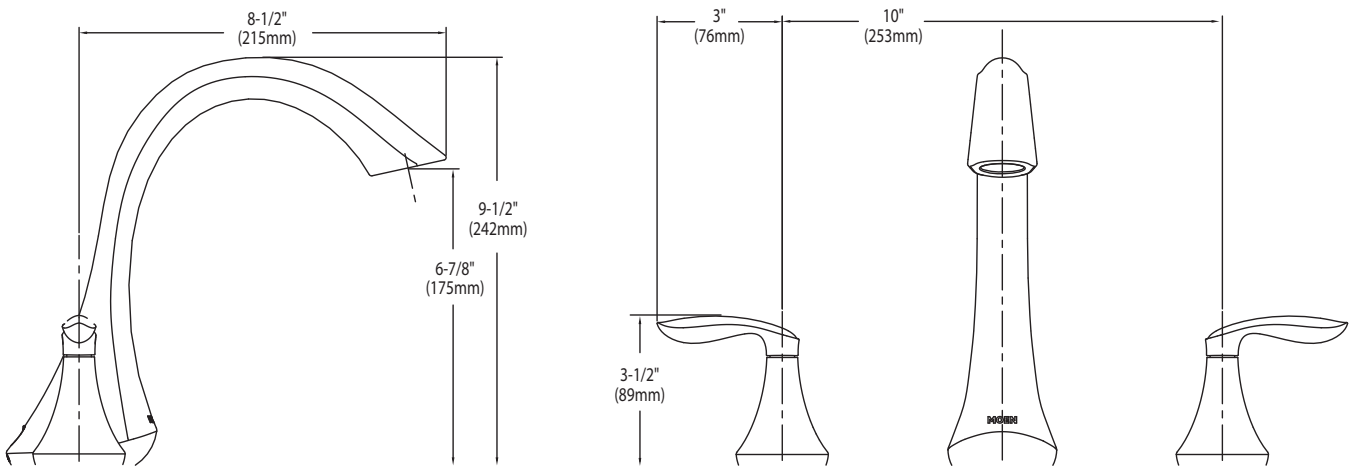

Models: T943 series

Valves: 4792, 4793, 4794, 4796, 4797, 4798

CRITICAL DIMENSIONS

(DO NOT SCALE)

Buy it for looks. Buy it for life.®

Specifications

DESCRIPTION

- Metal construction with various finishes identified by suffix