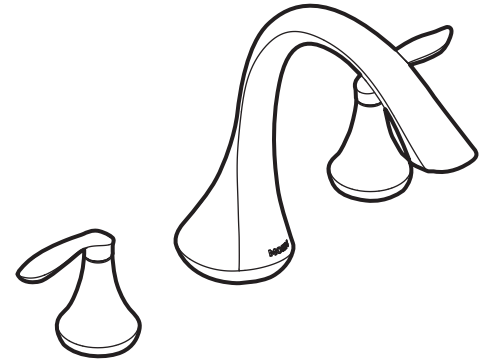

- Lever style handles
- Rotate hot side handle counterclockwise to open (clockwise to close) and the cold side handle clockwise to open and (counterclockwise to close)

STANDARDS

- Third party certified to ASME A112.18./CSA B-125.1, and all applicable requirements referenced therein
- ADA  for lever handles

WARRANTY

- Lifetime limited warranty against leaks, drips and finish defects to the original consumer purchaser
- 5 year warranty if used in commercial installations

Specifications

EVA™
Two-Handle Roman Tub Faucet Trim