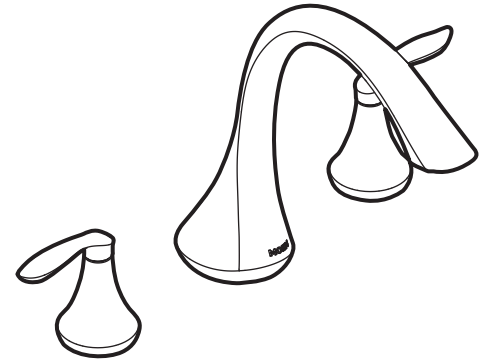

- Lever style handles
- Rotate hot side handle counterclockwise to open (clockwise to close) and the cold side handle clockwise to open and (counterclockwise to close)

STANDARDS

- Third party certified to ASME A112.18./CSA B-125.1, and all applicable requirements referenced therein
- ADA  for lever handles

OPERATION

- Lever style handles
- Rotate hot side handle counterclockwise to open (clockwise to close) and the cold side handle clockwise to open and (counterclockwise to close)

STANDARDS

- Third party certified to ASME A112.18./CSA B-125.1, and all applicable requirements referenced therein

- **ADA**  for lever handles

WARRANTY

- Lifetime limited warranty against leaks, drips and finish defects to the original consumer purchaser
- 5 year warranty if used in commercial installations

EVA™
Two-Handle Roman Tub Faucet Trim