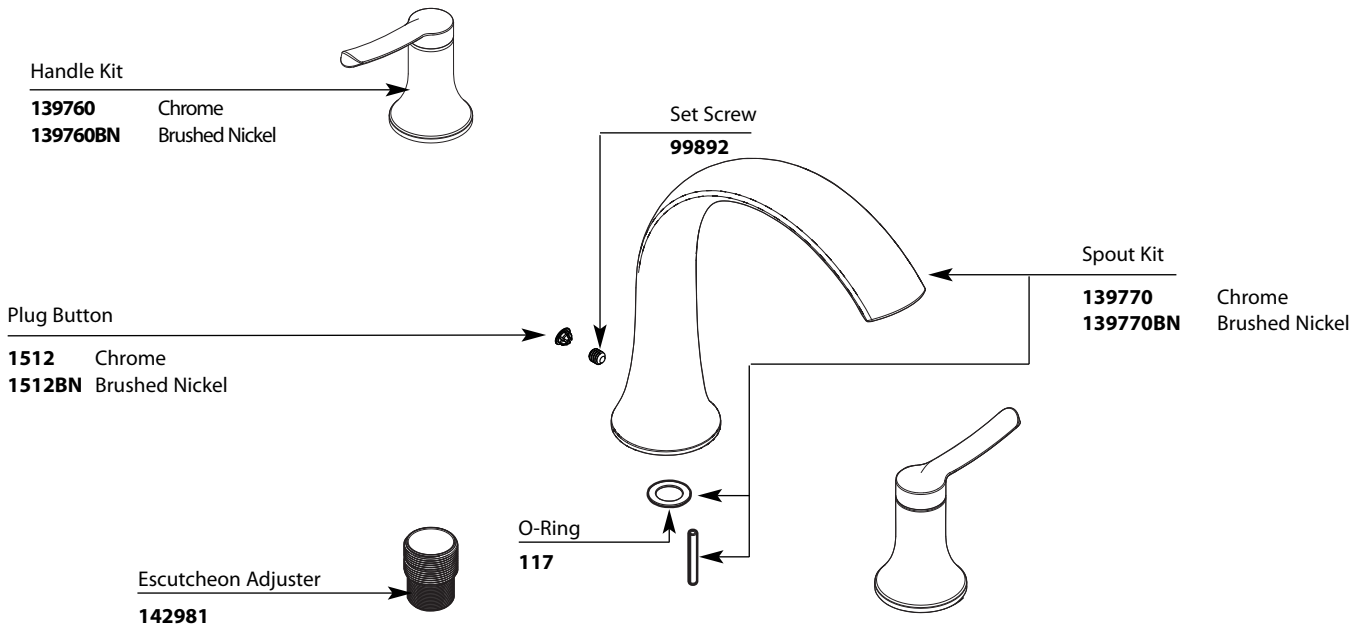

Buy it for looks. Buy it for life.®

Illustrated Parts

■ Order by Part Number

■ Trim can be used with 4992, 4993 or 4996 valve

FINA™ Two-Handle Roman Tub Trim		
MODEL	TYPE	FINISH
TS21703	Lever	Chrome
TS21703BN	Lever	Brushed Nickel