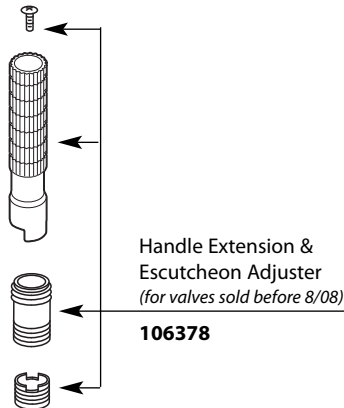

Buy it for looks. Buy it for life.®

Illustrated Parts

■ Order by Part Number

■ Trim can be used with 4992, 4993 or 4996 valve

FINA™ Two-Handle Roman Tub Trim		
MODEL	TYPE	FINISH
TS21703	Lever	Chrome
TS21703BN	Lever	Brushed Nickel