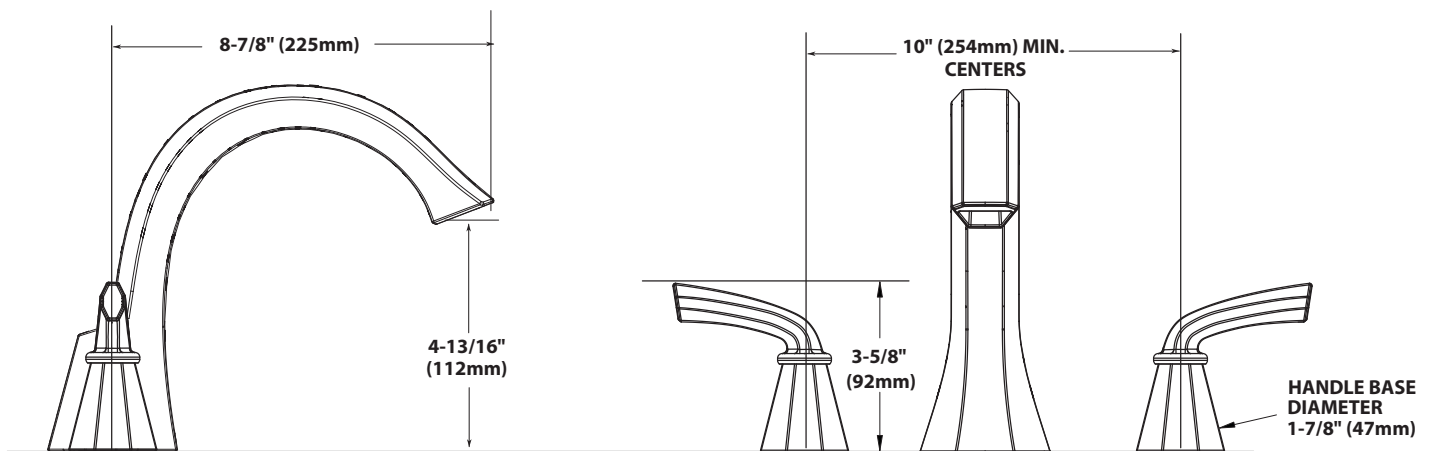

FELICITY™ Two-Handle Roman Tub Faucet Trim

Models: TS243 series

Valves: 4992, 4993, 4996

CRITICAL DIMENSIONS

(DO NOT SCALE)

FOR MORE INFORMATION CALL: 1-800-BUY-MOEN

www.moen.com