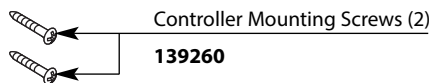

Buy it for looks. Buy it for life.®

Illustrated Parts

■ **Order by Part Number**

■ *Use with S4994 valve, 4898 spout shank, and TS3495 series controller

Diverting Roman Tub Filler		io™ Digital Controller Only	
*MODEL	FINISH	MODEL	FINISH
TS9622	Chrome	TS3495	Chrome
TS9622BN	Brushed Nickel	TS3495BN	Brushed Nickel