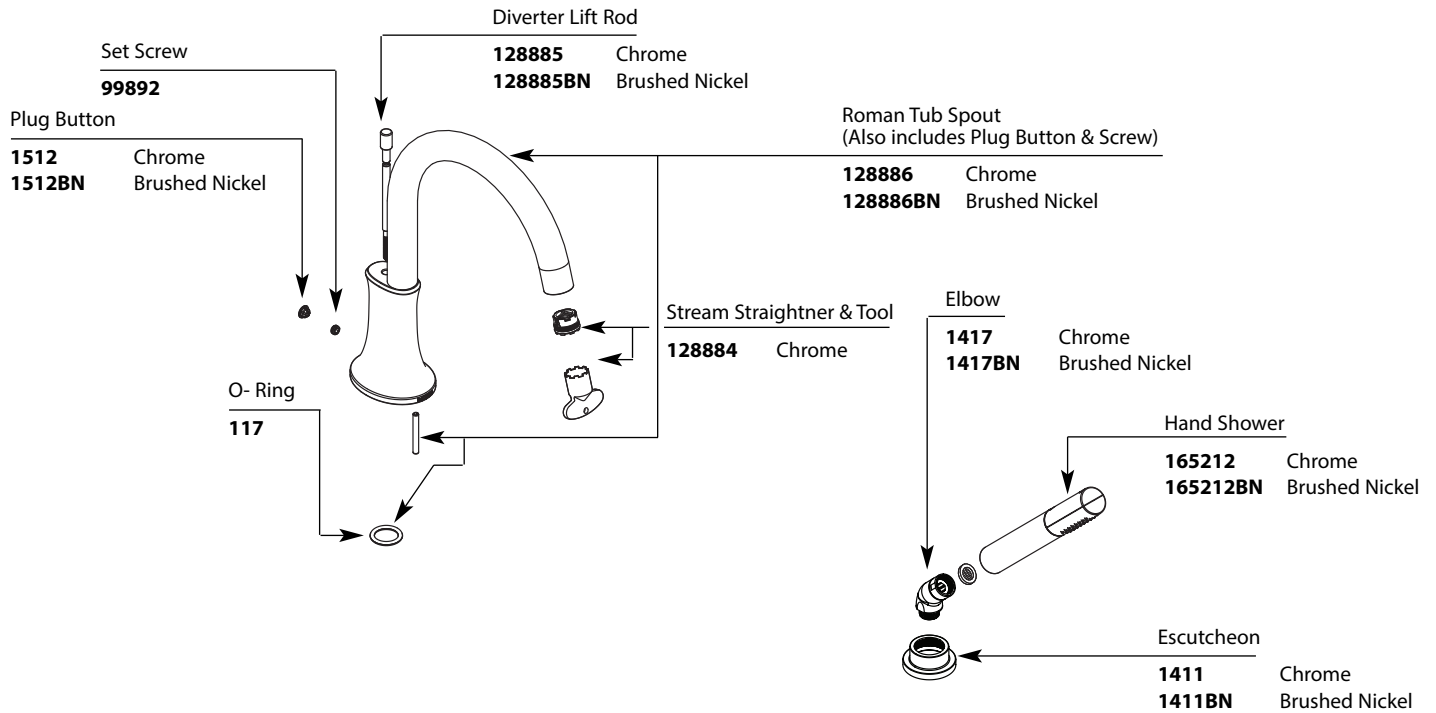

Buy it for looks. Buy it for life.®

Illustrated Parts

■ **Order by Part Number**

■ *Use with S4994 valve, 4898 spout shank, and TS3495 series controller

Diverting Roman Tub Filler		io™ Digital Controller Only	
*MODEL	FINISH	MODEL	FINISH
TS9622	Chrome	TS3495	Chrome
TS9622BN	Brushed Nickel	TS3495BN	Brushed Nickel