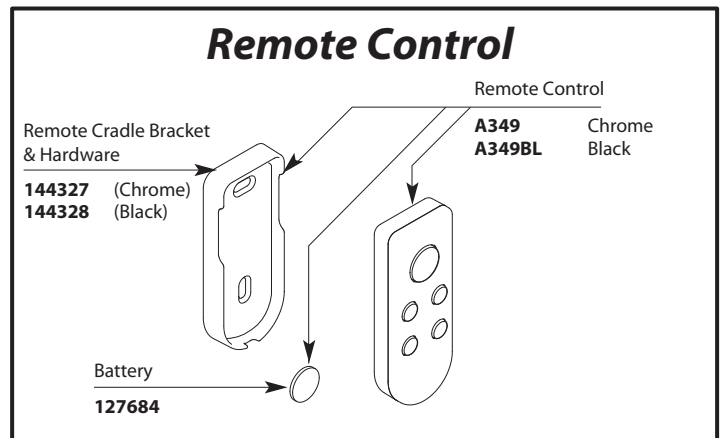

Buy it for looks. Buy it for life.®

Illustrated Parts

■ **Order by Part Number**

■ *Use with S4994 valve, 4898 spout shank, and TS3495 series controller

Diverting Roman Tub Filler		io™ Digital Controller Only	
*MODEL	FINISH	MODEL	FINISH
TS9622	Chrome	TS3495	Chrome
TS9622BN	Brushed Nickel	TS3495BN	Brushed Nickel