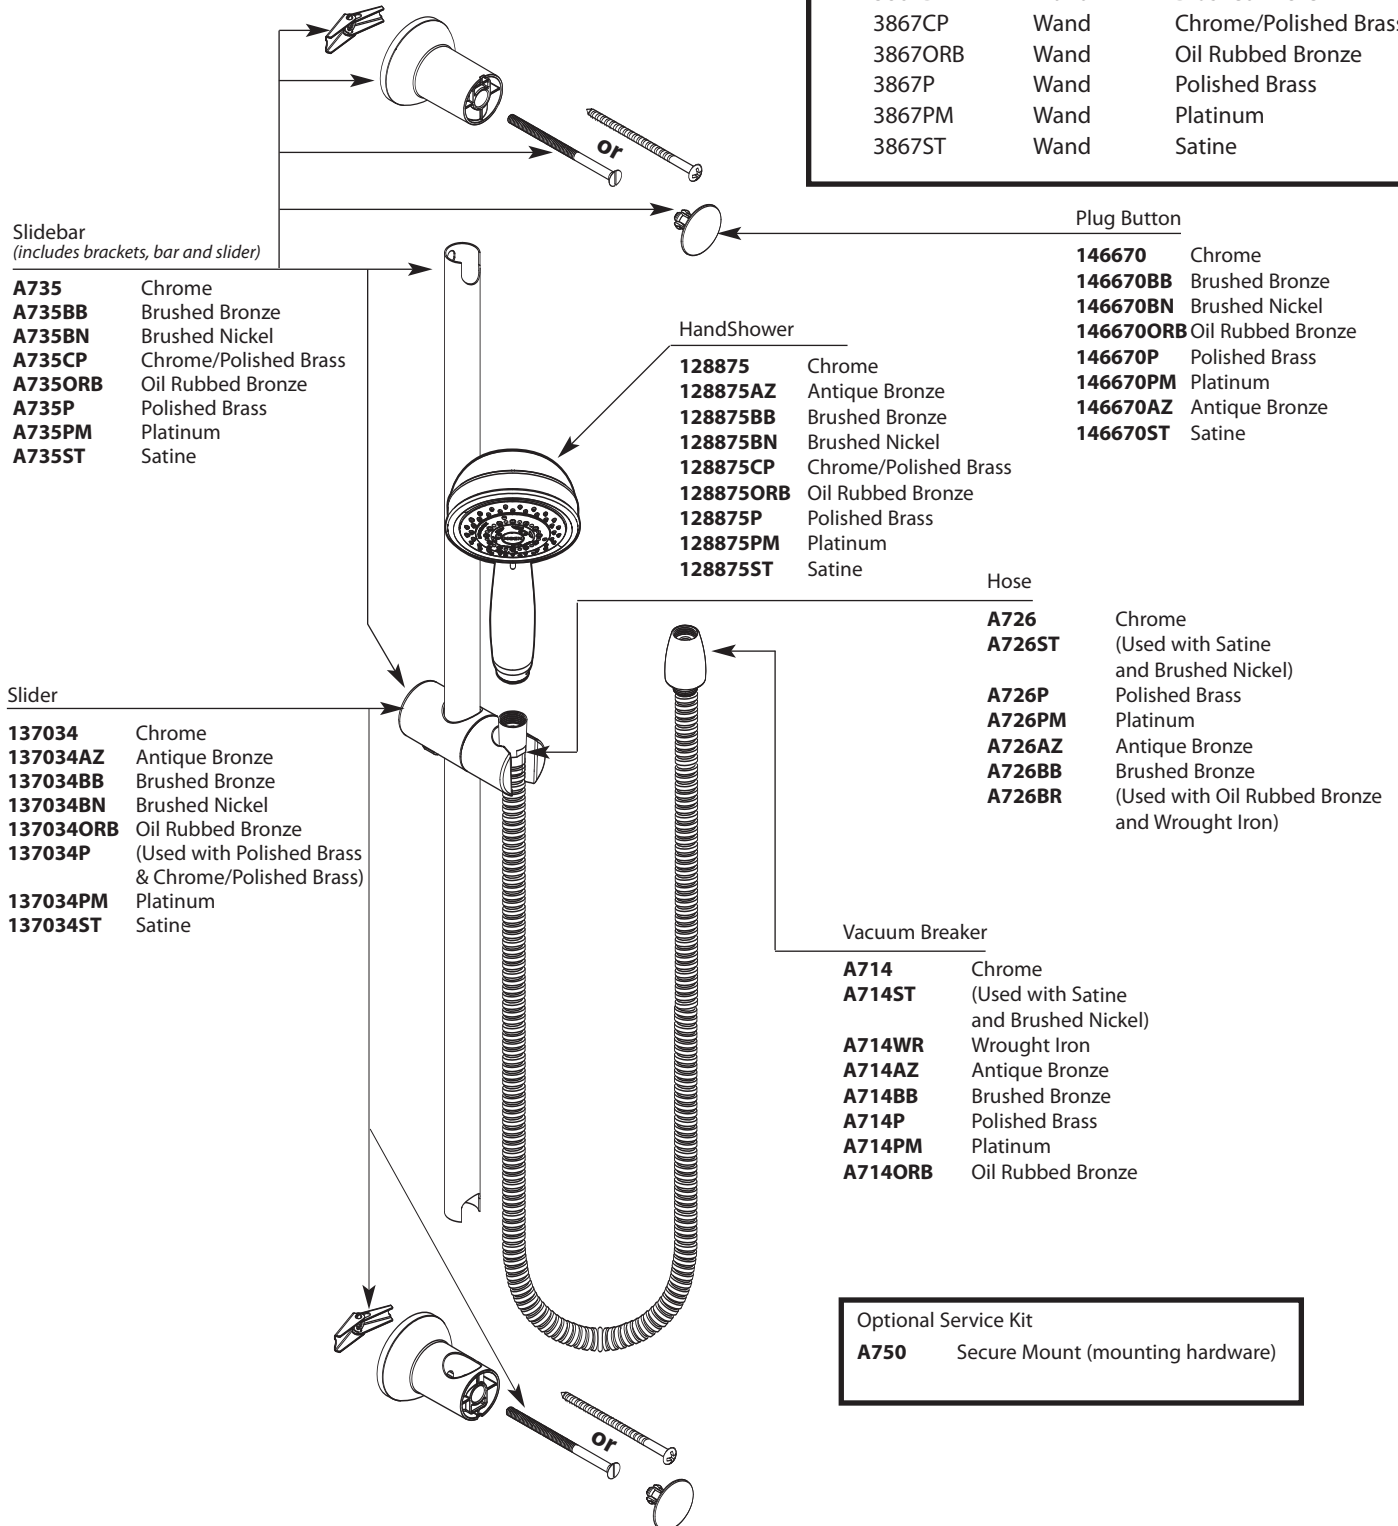

# Illustrated Parts

## Four Function Handshower

MODEL	TYPE	FINISH
3867	Wand	Chrome
3867AZ	Wand	Antique Bronze
3867BB	Wand	Brushed Bronze
3867BN	Wand	Brushed Nickel
3867CP	Wand	Chrome/Polished Brass
3867ORB	Wand	Oil Rubbed Bronze
3867P	Wand	Polished Brass
3867PM	Wand	Platinum
3867ST	Wand	Satine

# Illustrated Parts

■ Order by Part Number

There is more than 1 version of this model.  
Page down to identify the version you have.

\* Models after 7/23/07

KINGSLEY™ MOENTROL® with Built-In 3 Function Diverter Shower Valve Trim		
MODEL	HANDLE	FINISH
T4111	Lever/Knob	Chrome
T4111AN	Lever/Knob	Antique Nickel
T4111AZ	Lever/Knob	Antique Bronze
T4111BN	Lever/Knob	Brushed Nickel
T4111ORB	Lever/Knob	Oil Rubbed Bronze
T4111WR	Lever/Knob	Wrought Iron
DISCONTINUED SKUS		
T4111CP	Lever/Knob	Chrome/Pol. Brass
T4111P	Lever/Knob	Polished Brass

## KINGSLEY™ MOENTROL® with Built-In 3 Function Diverter Shower Valve Trim for sku #263 Vertical Spa

MODEL	HANDLE	FINISH
T4111	Lever/Knob	Chrome
T4111AN	Lever/Knob	Antique Nickel
T4111AZ	Lever/Knob	Antique Bronze
T4111BN	Lever/Knob	Brushed Nickel
T4111WR	Lever/Knob	Wrought Iron
T4111ORB	Lever/Knob	Oil Rubbed Bronze