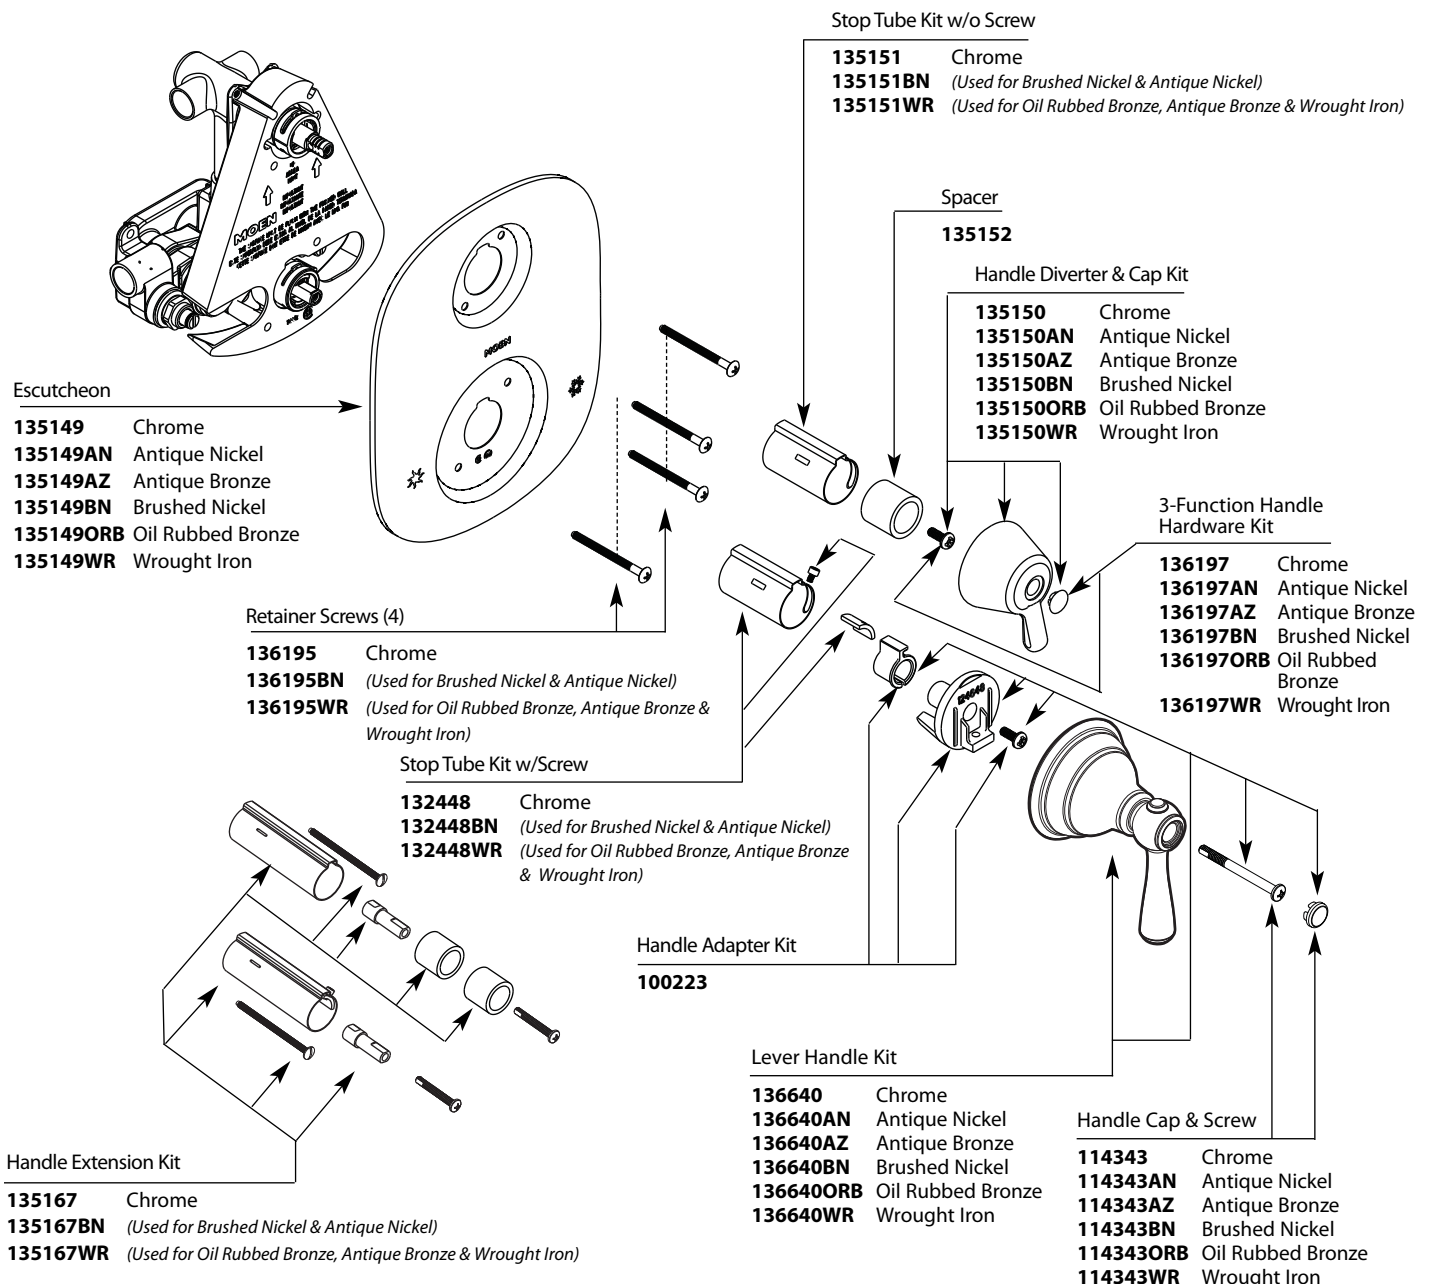

# Illustrated Parts

■ Order by Part Number

There is more than 1 version of this model.  
Page down to identify the version you have.

\* Models after 7/23/07

KINGSLEY™ MOENTROL® with Built-In 3 Function Diverter Shower Valve Trim		
MODEL	HANDLE	FINISH
T4111	Lever/Knob	Chrome
T4111AN	Lever/Knob	Antique Nickel
T4111AZ	Lever/Knob	Antique Bronze
T4111BN	Lever/Knob	Brushed Nickel
T4111ORB	Lever/Knob	Oil Rubbed Bronze
T4111WR	Lever/Knob	Wrought Iron
DISCONTINUED SKUS		
T4111CP	Lever/Knob	Chrome/Pol. Brass
T4111P	Lever/Knob	Polished Brass

# Illustrated Parts

## KINGSLEY™ MOENTROL® with Built-In 3 Function Diverter Shower Valve Trim for sku #263 Vertical Spa

MODEL	HANDLE	FINISH
T4111	Lever/Knob	Chrome
T4111AN	Lever/Knob	Antique Nickel
T4111AZ	Lever/Knob	Antique Bronze
T4111BN	Lever/Knob	Brushed Nickel
T4111WR	Lever/Knob	Wrought Iron
T4111ORB	Lever/Knob	Oil Rubbed Bronze