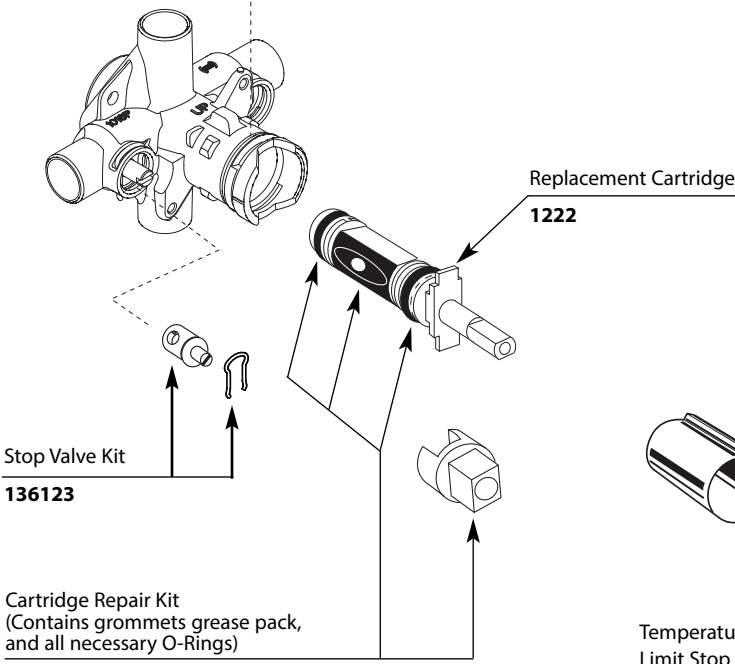

Buy it for looks. Buy it for life.®

Illustrated Parts

■ Order by Part Number

CHATEAU® POSI-TEMP® Single-Handle Tub/Shower Valve Only					
MODEL	CONNECTION	STOPS	MODEL	CONNECTION	STOPS
2570	CC	Yes	FP62370	CC	Yes
62370	CC	Yes	FP62390	IPS	Yes
2590	IPS	Yes	FP62320	CC	No
62390	IPS	Yes	FP62300	IPS	No
2520	CC	No	FP62360	PEX	Yes
62320	CC	No	FP62380	PEX	No
2510	IPS	No	FP62365	COLD EXPANSION PEX	No
62300	IPS	No	FP62345	CC/IPS	No
62360	PEX	Yes	FP62385	COLD EXPANSION PEX	Yes
2580	PEX	Yes			
62380	PEX	No			
62365	COLD EXPANSION PEX	No			
62345	CC/IPS	No			
62385	COLD EXPANSION PEX	Yes			

FP= Flush Plug Included

TO ORDER PARTS CALL: 1-800-BUY-MOEN

www.moen.com