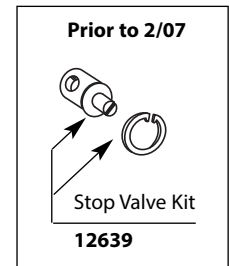

Buy it for looks. Buy it for life.®

Illustrated Parts

■ Order by Part Number

CHATEAU® POSI-TEMP® Single-Handle Tub/Shower Valve Only					
MODEL	CONNECTION	STOPS	MODEL	CONNECTION	STOPS
2570	CC	Yes	FP62370	CC	Yes
62370	CC	Yes	FP62390	IPS	Yes
2590	IPS	Yes	FP62320	CC	No
62390	IPS	Yes	FP62300	IPS	No
2520	CC	No	FP62360	PEX	Yes
62320	CC	No	FP62380	PEX	No
2510	IPS	No	FP62365	COLD EXPANSION PEX	No
62300	IPS	No	FP62345	CC/IPS	No
62360	PEX	Yes	FP62385	COLD EXPANSION PEX	Yes
2580	PEX	Yes			
62380	PEX	No			
62365	COLD EXPANSION PEX	No			
62345	CC/IPS	No			
62385	COLD EXPANSION PEX	Yes			

FP= Flush Plug Included

TO ORDER PARTS CALL: 1-800-BUY-MOEN

www.moen.com