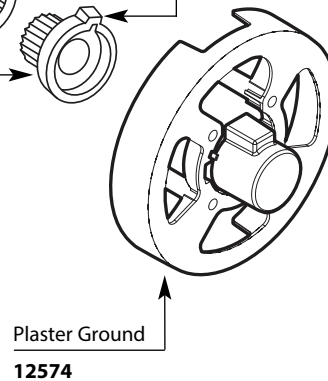

Buy it for looks. Buy it for life.®

Illustrated Parts

■ Order by Part Number

CHATEAU® POSI-TEMP® Single-Handle Tub/Shower Valve Only					
MODEL	CONNECTION	STOPS	MODEL	CONNECTION	STOPS
2570	CC	Yes	FP62370	CC	Yes
62370	CC	Yes	FP62390	IPS	Yes
2590	IPS	Yes	FP62320	CC	No
62390	IPS	Yes	FP62300	IPS	No
2520	CC	No	FP62360	PEX	Yes
62320	CC	No	FP62380	PEX	No
2510	IPS	No	FP62365	COLD EXPANSION PEX	No
62300	IPS	No	FP62345	CC/IPS	No
62360	PEX	Yes	FP62385	COLD EXPANSION PEX	Yes
2580	PEX	Yes			
62380	PEX	No			
62365	COLD EXPANSION PEX	No			
62345	CC/IPS	No			
62385	COLD EXPANSION PEX	Yes			

FP= Flush Plug Included

TO ORDER PARTS CALL: 1-800-BUY-MOEN

www.moen.com