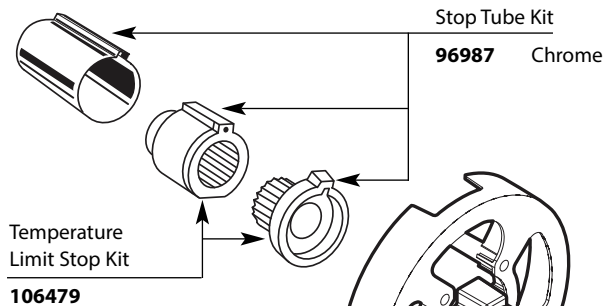

Buy it for looks. Buy it for life.®

Illustrated Parts

■ Order by Part Number

CHATEAU® POSI-TEMP® Single-Handle Tub/Shower Valve Only					
MODEL	CONNECTION	STOPS	MODEL	CONNECTION	STOPS
2570	CC	Yes	FP62370	CC	Yes
62370	CC	Yes	FP62390	IPS	Yes
2590	IPS	Yes	FP62320	CC	No
62390	IPS	Yes	FP62300	IPS	No
2520	CC	No	FP62360	PEX	Yes
62320	CC	No	FP62380	PEX	No
2510	IPS	No	FP62365	COLD EXPANSION PEX	No
62300	IPS	No	FP62345	CC/IPS	No
62360	PEX	Yes	FP62385	COLD EXPANSION PEX	Yes
2580	PEX	Yes			
62380	PEX	No			
62365	COLD EXPANSION PEX	No			
62345	CC/IPS	No			
62385	COLD EXPANSION PEX	Yes			

FP= Flush Plug Included

TO ORDER PARTS CALL: 1-800-BUY-MOEN

www.moen.com