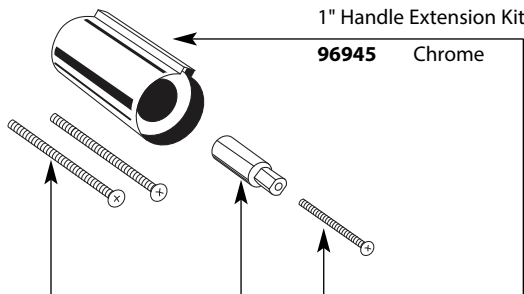

Buy it for looks. Buy it for life.®

Illustrated Parts

■ Order by Part Number

CHATEAU® POSI-TEMP® Single-Handle Tub/Shower Valve Only					
MODEL	CONNECTION	STOPS	MODEL	CONNECTION	STOPS
2570	CC	Yes	FP62370	CC	Yes
62370	CC	Yes	FP62390	IPS	Yes
2590	IPS	Yes	FP62320	CC	No
62390	IPS	Yes	FP62300	IPS	No
2520	CC	No	FP62360	PEX	Yes
62320	CC	No	FP62380	PEX	No
2510	IPS	No	FP62365	COLD EXPANSION PEX	No
62300	IPS	No	FP62345	CC/IPS	No
62360	PEX	Yes	FP62385	COLD EXPANSION PEX	Yes
2580	PEX	Yes			
62380	PEX	No			
62365	COLD EXPANSION PEX	No			
62345	CC/IPS	No			
62385	COLD EXPANSION PEX	Yes			

FP= Flush Plug Included

TO ORDER PARTS CALL: 1-800-BUY-MOEN

www.moen.com