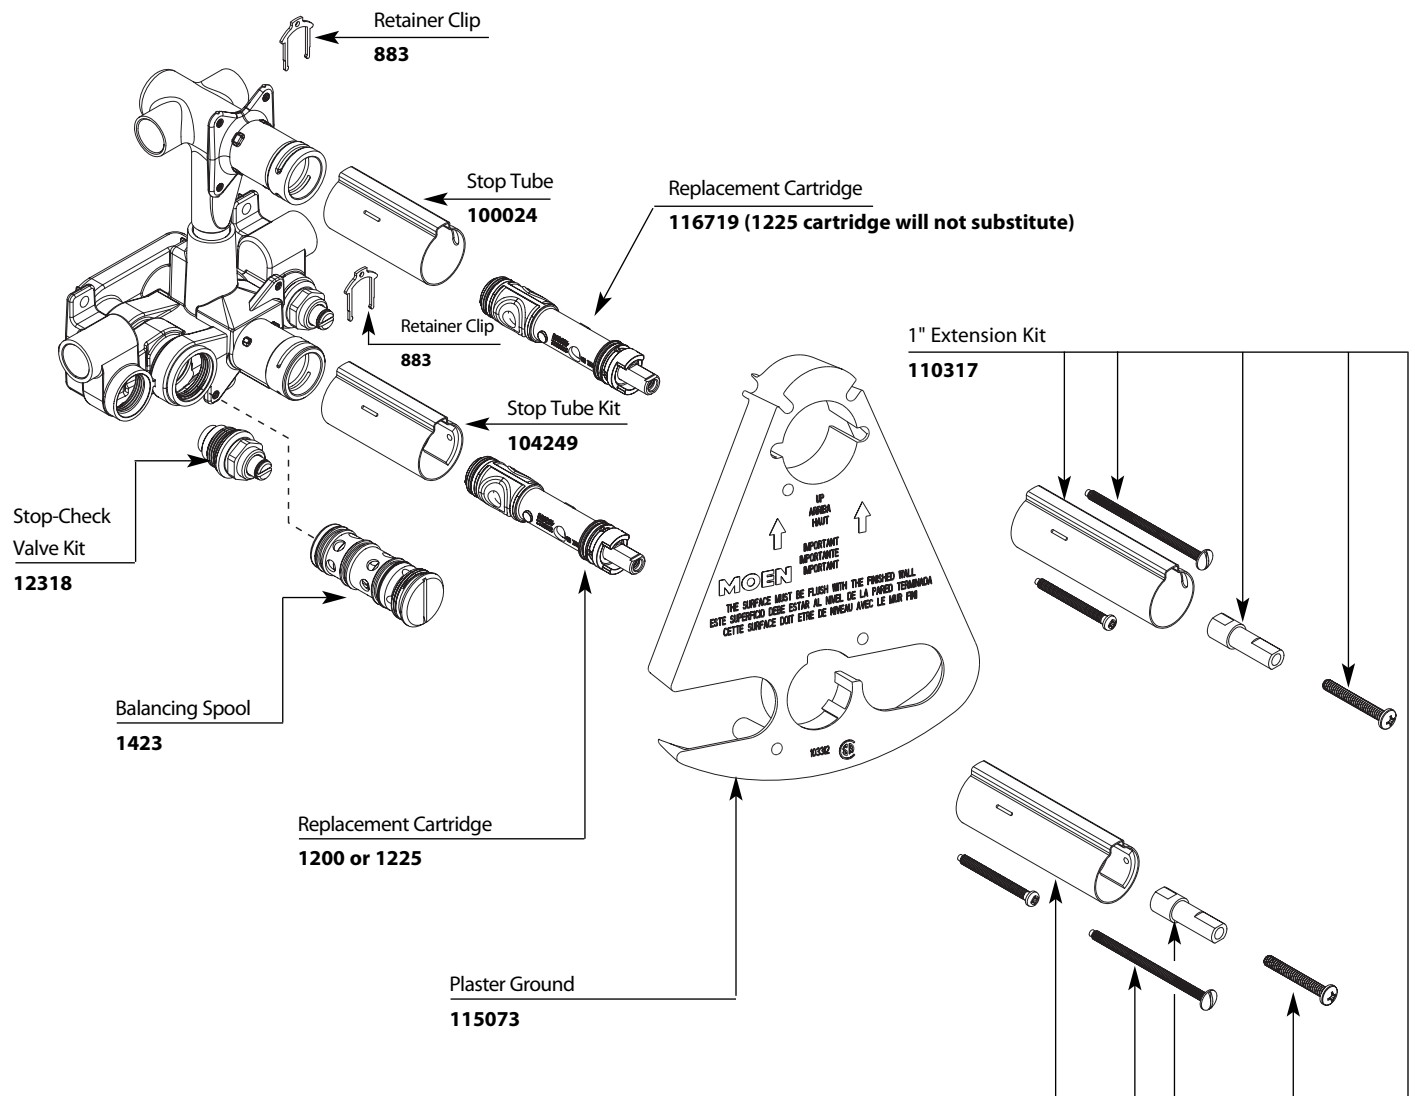

Buy it for looks. Buy it for life.®

■ Order by Part Number

# Illustrated Parts

MOENTROL®		
3-Function Transfer Valve Only		
MODEL	HANDLE	DETAIL
3320	Two	1/2" IPS
3330	Two	CC

Buy it for looks. Buy it for life.®

# Illustrated Parts

■ Order by Part Number

■ Trim can be used with either the 3320 series or 3330 series valve

ROTHBURY™ Three Function Transfer Valve Trim Kit		
MODEL	HANDLE	FINISH
TS4211	Lever	Chrome
TS4211AZ	Lever	Antique Bronze
TS4211BN	Lever	Brushed Nickel
TS4211ORB	Lever	Oil Rubbed Bronze