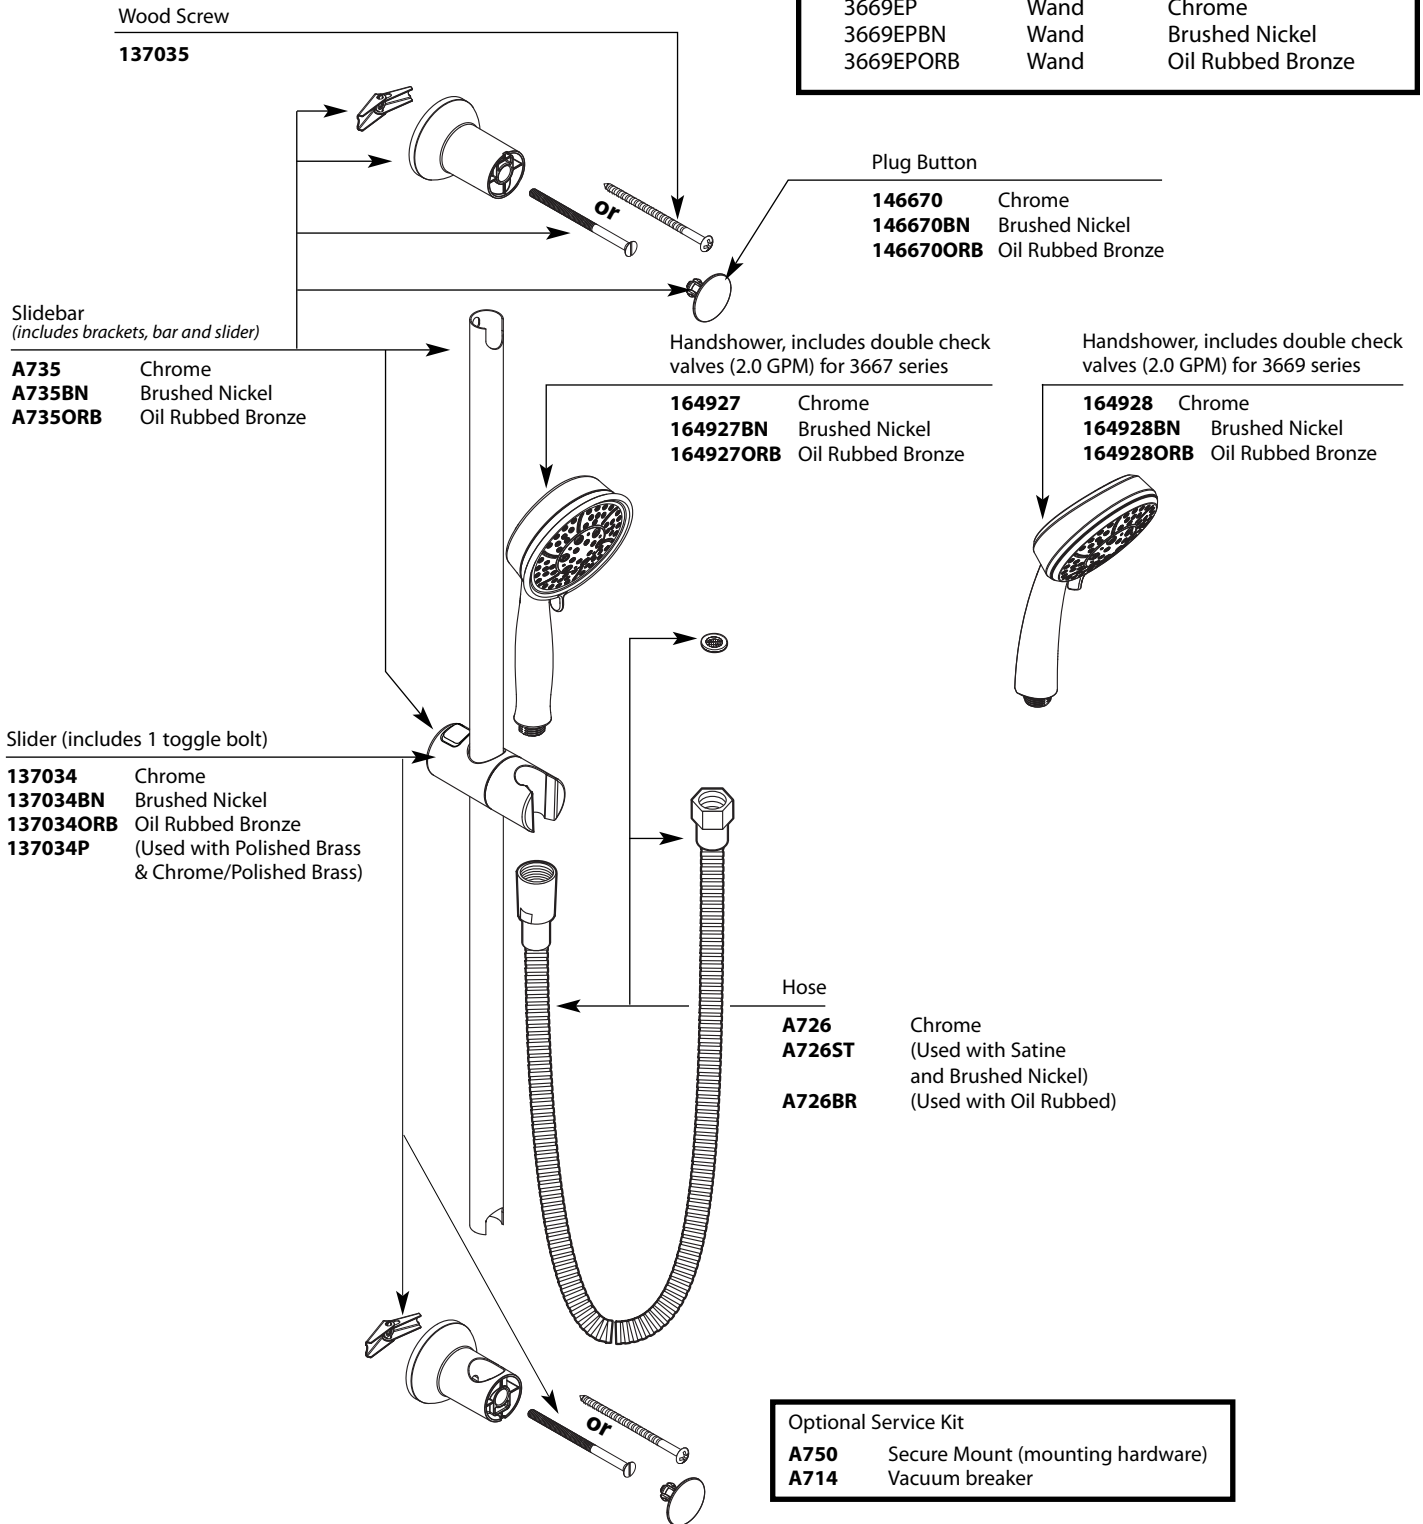

Buy it for looks. Buy it for life.®

■ Order by Part Number

Illustrated Parts

MOENTROL®		
3-Function Transfer Valve Only		
<u>MODEL</u>	<u>HANDLE</u>	<u>DETAIL</u>
3320	Two	1/2" IPS
3330	Two	CC

Buy it for looks. Buy it for life.®

Illustrated Parts

Four Function Handshower

MODEL	TYPE	FINISH
3667EP	Wand	Chrome
3667EPBN	Wand	Brushed Nickel
3667EPORB	Wand	Oil Rubbed Bronze
3669EP	Wand	Chrome
3669EPBN	Wand	Brushed Nickel
3669EPORB	Wand	Oil Rubbed Bronze

Optional Service Kit	
A750	Secure Mount (mounting hardware)
A714	Vacuum breaker

Buy it for looks. Buy it for life.®

■ Order by Part Number

Illustrated Parts

**ICON™ MOENTROL®
with Built-In 3 Function Diverter Shower
Valve Trim**

<u>MODEL</u>	<u>HANDLE</u>	<u>FINISH</u>
TS4112	Lever/Knob	Chrome
TS4112BB	Lever/Knob	Brushed Bronze
TS4112BN	Lever/Knob	Brushed Nickel