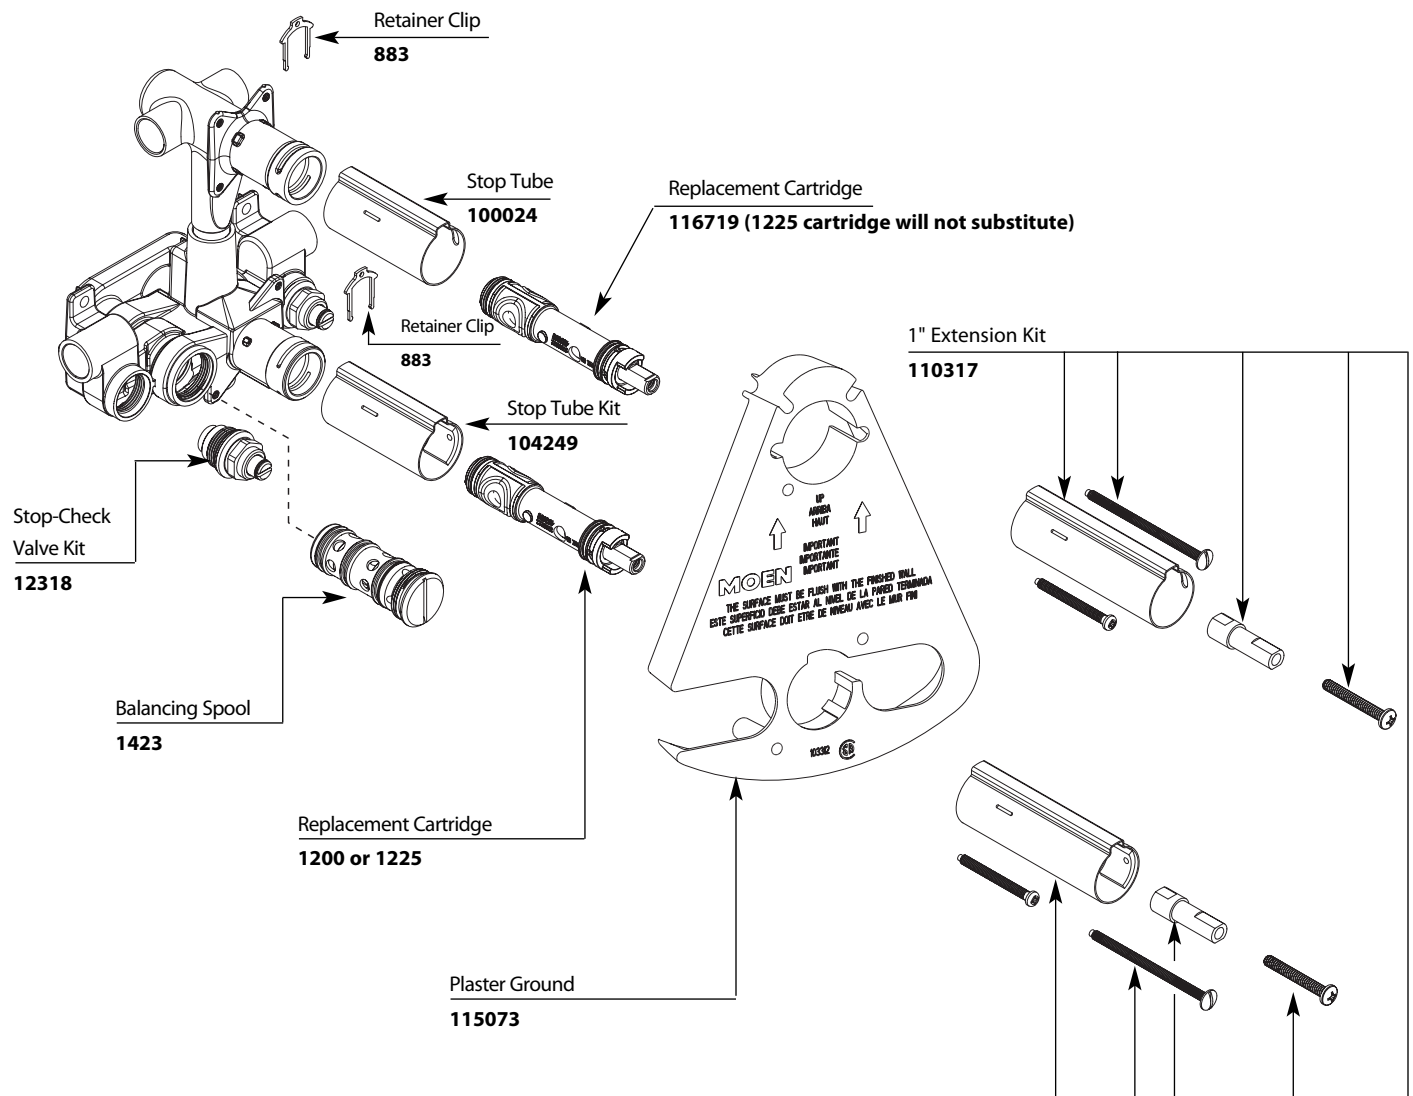

Buy it for looks. Buy it for life.®

■ Order by Part Number

Illustrated Parts

MOENTROL®		
3-Function Transfer Valve Only		
<u>MODEL</u>	<u>HANDLE</u>	<u>DETAIL</u>
3320	Two	1/2" IPS
3330	Two	CC

Buy it for looks. Buy it for life.®

Illustrated Parts

Four Function Handshower

MODEL	TYPE	FINISH
3667EP	Wand	Chrome
3667EPBN	Wand	Brushed Nickel
3667EPORB	Wand	Oil Rubbed Bronze
3669EP	Wand	Chrome
3669EPBN	Wand	Brushed Nickel
3669EPORB	Wand	Oil Rubbed Bronze

Optional Service Kit	
A750	Secure Mount (mounting hardware)
A714	Vacuum breaker

Buy it for looks. Buy it for life.®

■ Order by Part Number

Illustrated Parts

**ICON™ MOENTROL®
with Built-In 3 Function Diverter Shower
Valve Trim**

<u>MODEL</u>	<u>HANDLE</u>	<u>FINISH</u>
TS4112	Lever/Knob	Chrome
TS4112BB	Lever/Knob	Brushed Bronze
TS4112BN	Lever/Knob	Brushed Nickel