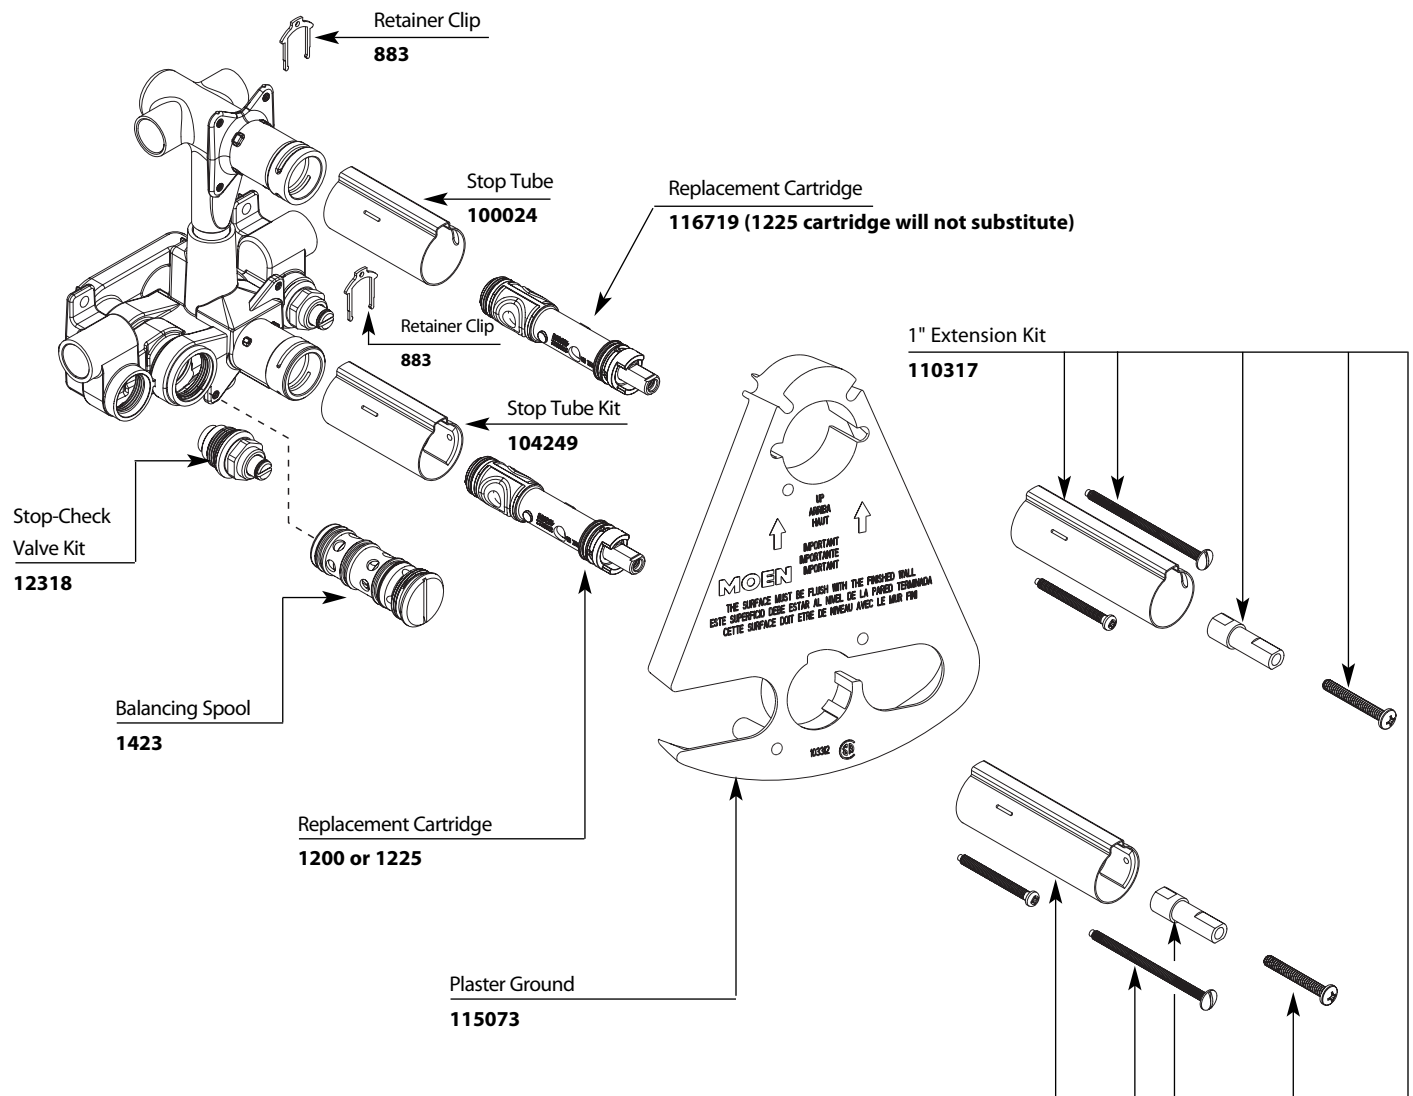

Buy it for looks. Buy it for life.®

■ Order by Part Number

# Illustrated Parts

MOENTROL®		
3-Function Transfer Valve Only		
<u>MODEL</u>	<u>HANDLE</u>	<u>DETAIL</u>
3320	Two	1/2" IPS
3330	Two	CC

Buy it for looks. Buy it for life.®

# Illustrated Parts

## Four Function Handshower

MODEL	TYPE	FINISH
3667EP	Wand	Chrome
3667EPBN	Wand	Brushed Nickel
3667EPORB	Wand	Oil Rubbed Bronze
3669EP	Wand	Chrome
3669EPBN	Wand	Brushed Nickel
3669EPORB	Wand	Oil Rubbed Bronze